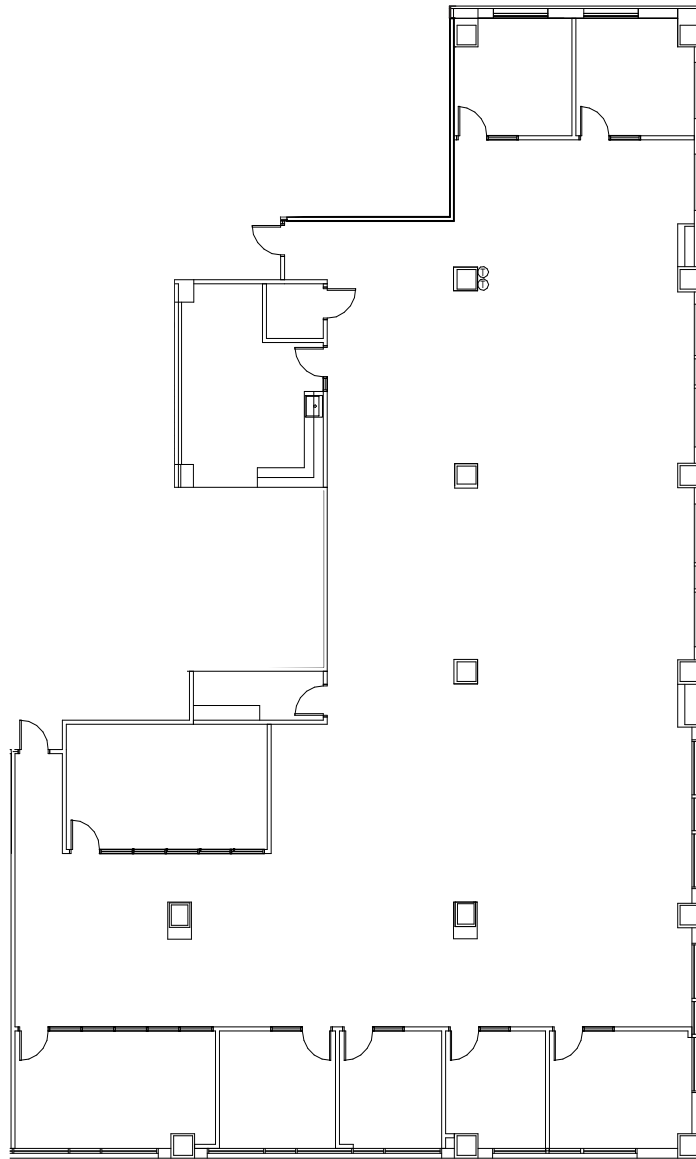

ONE CITY PLAZA

421 Fayetteville Street | Raleigh

Suite 1600 | 7,121 RSF

Disclaimer: The above floor plans are not to scale. The available space shown is a representative layout.

GINNY HAGER | 919-875-6664
GINNY.HAGER@HIGHWOODS.COM

Highwoods®