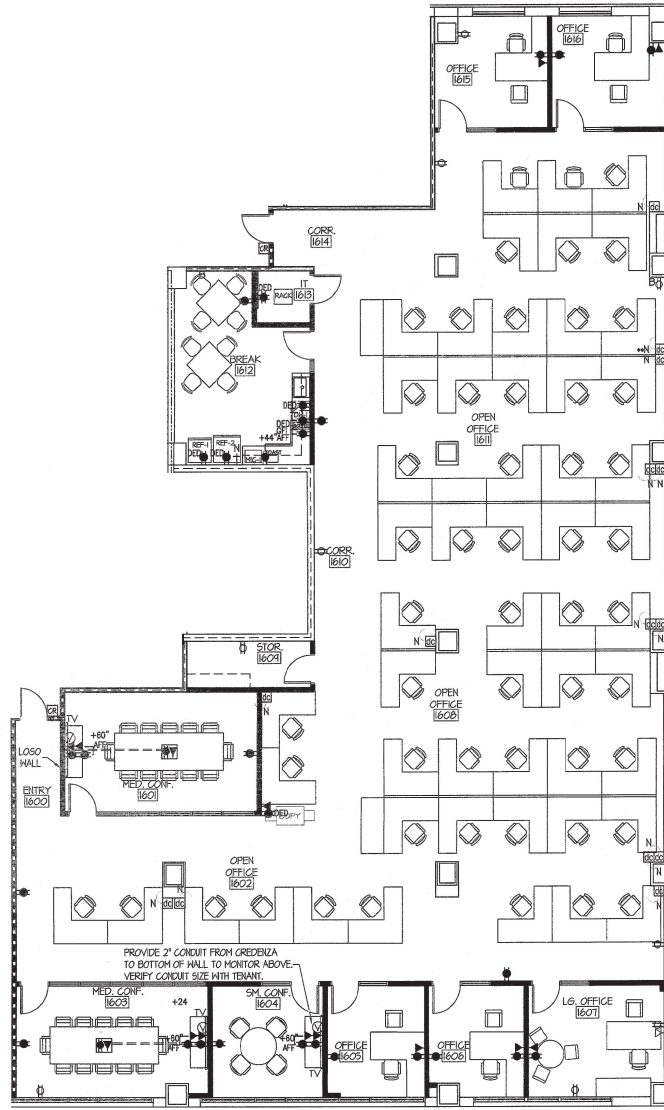

ONE CITY PLAZA

421 Fayetteville Street | Raleigh

16th Floor | 5,053 - 18,759 RSF

full floor opportunity

Suite 1601

5,053 RSF

Suite 1609

6,585 RSF

Suite 1600

7,121 RSF

Disclaimer: The above floor plans are not to scale. The available space shown is a representative layout.

GINNY HAGER | 919-875-6664
GINNY.HAGER@HIGHWOODS.COM

 Highwoods®

ONE CITY PLAZA

421 Fayetteville Street | Raleigh

Suite 1600 | 7,121 RSF

furniture available

Disclaimer: The above floor plans are not to scale. The available space shown is a representative layout. Furniture not included.