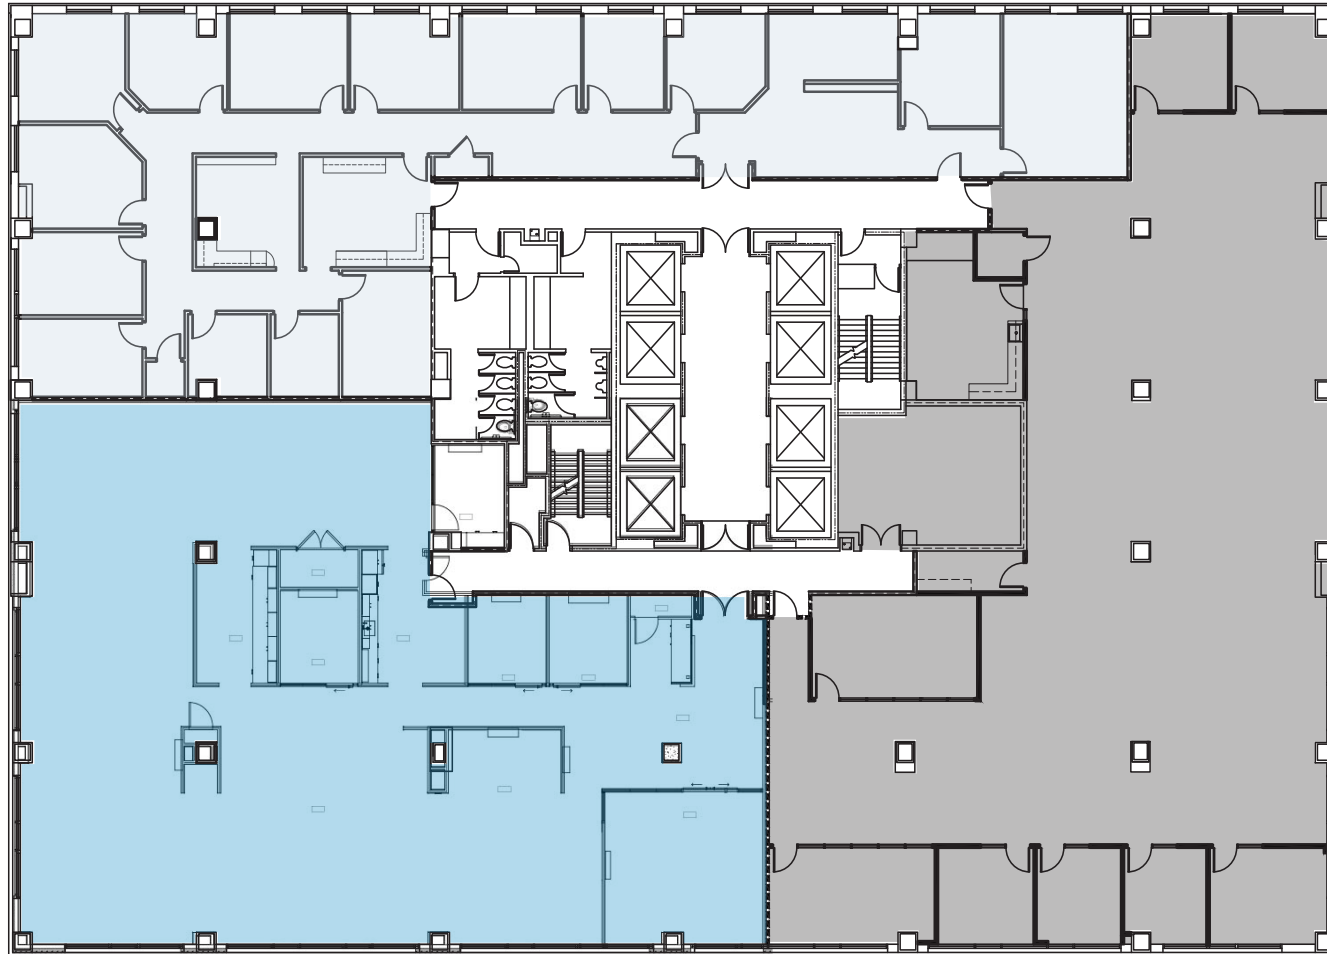

ONE CITY PLAZA

421 Fayetteville Street | Raleigh

16th Floor | 5,053 - 18,759 RSF

full floor opportunity

Suite 1601

5,053 RSF

Suite 1609

6,585 RSF

Suite 1600

7,121 RSF

Disclaimer: The above floor plans are not to scale. The available space shown is a representative layout.

GINNY HAGER | 919-875-6664
GINNY.HAGER@HIGHWOODS.COM

 Highwoods®

ONE CITY PLAZA

421 Fayetteville Street | Raleigh

Suite 1600 | 7,121 RSF

furniture available

Disclaimer: The above floor plans are not to scale. The available space shown is a representative layout. Furniture not included.