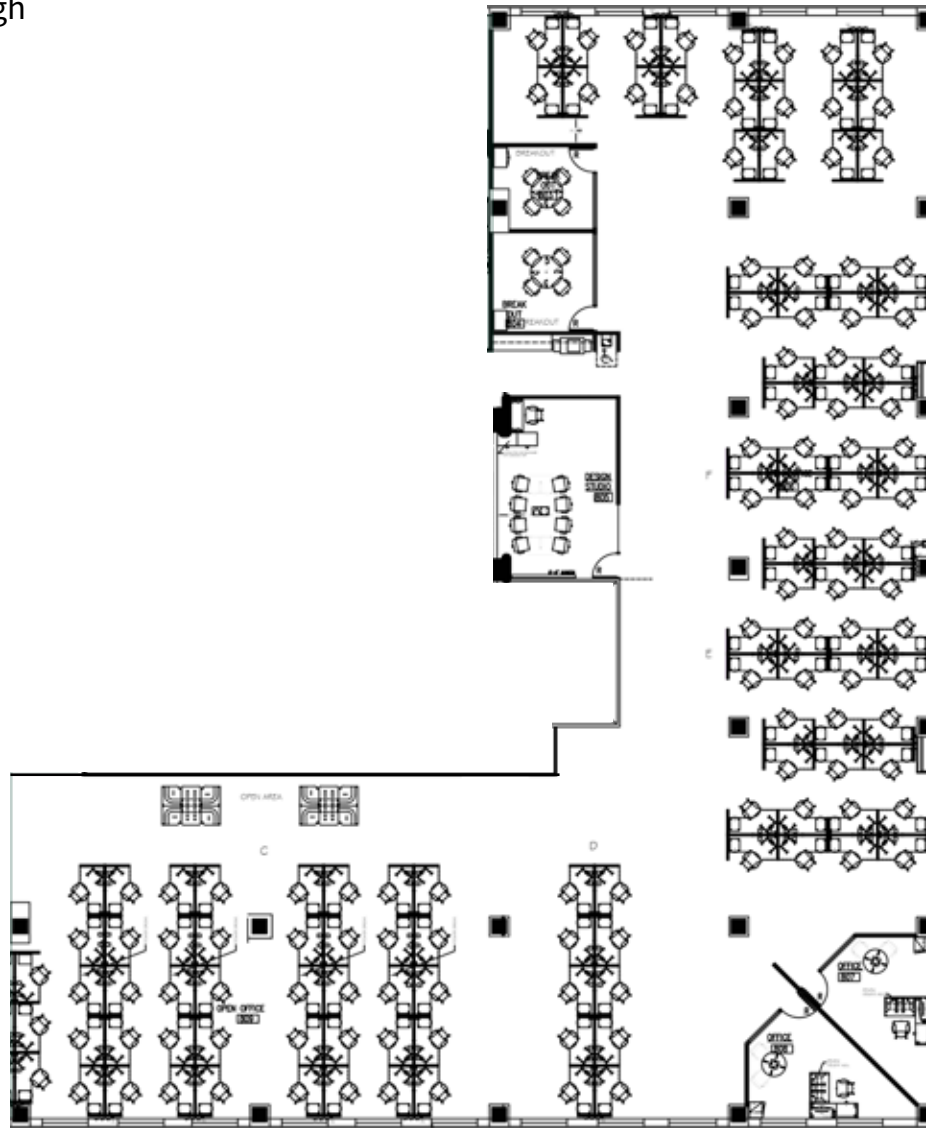

# ONE CITY PLAZA

421 Fayetteville Street | Raleigh

Suite 801 | 11,497

*furniture available*

Disclaimer: The above floor plans are not to scale. The available space shown is a representative layout.

GINNY HAGER | 919-875-6664  
GINNY.HAGER@HIGHWOODS.COM

# ONE CITY PLAZA

421 Fayetteville Street | Raleigh

**Eighth Floor | 11,497 - 23,228 RSF**

*full floor opportunity  
furniture available*

**Suite 800**  
11,731 RSF

**Suite 801**  
11,497 RSF

Disclaimer: The above floor plans are not to scale. The available space shown is a representative layout.