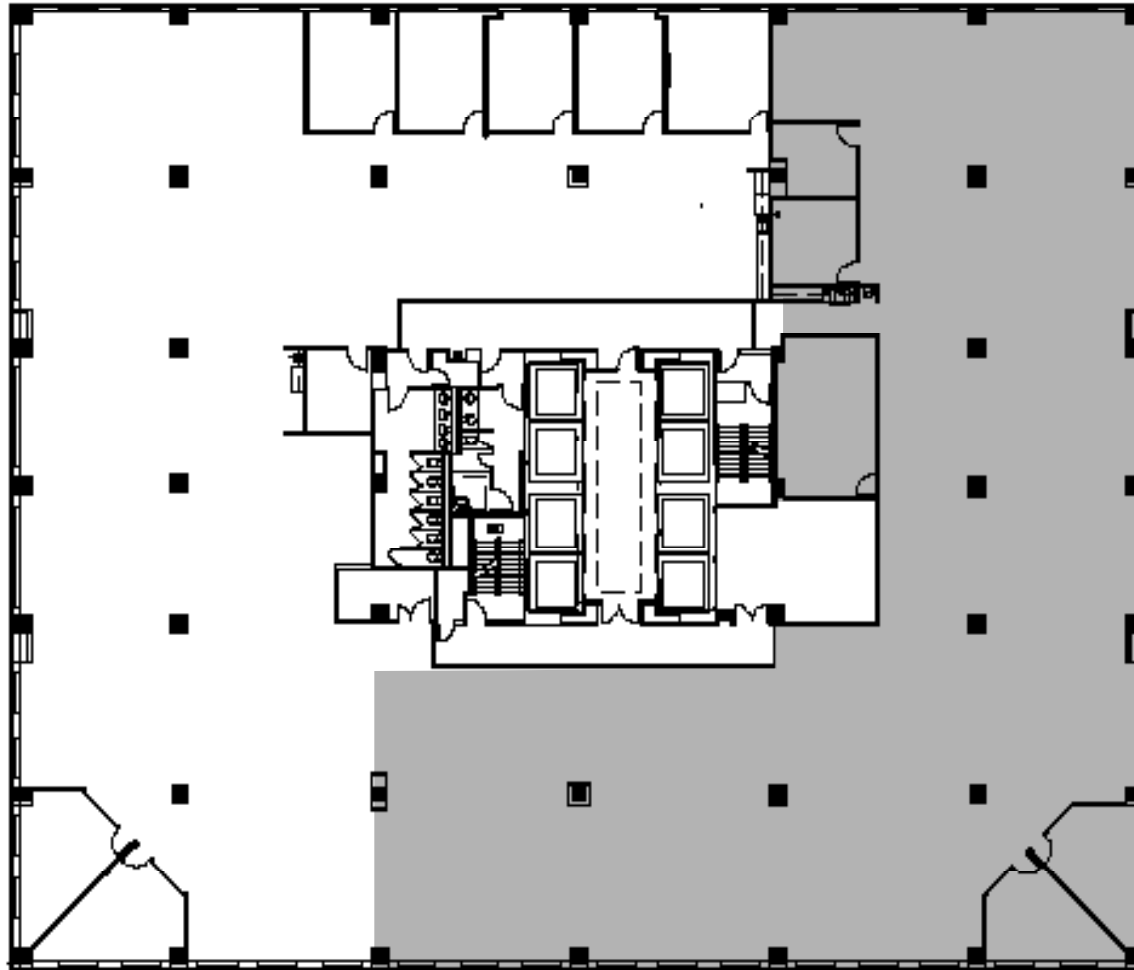

ONE CITY PLAZA

421 Fayetteville Street | Raleigh

Eighth Floor | 11,497 - 23,228 RSF

Disclaimer: The above floor plans are not to scale. The available space shown is a representative layout.

GINNY HAGER | 919-875-6664
GINNY.HAGER@HIGHWOODS.COM

Highwoods®