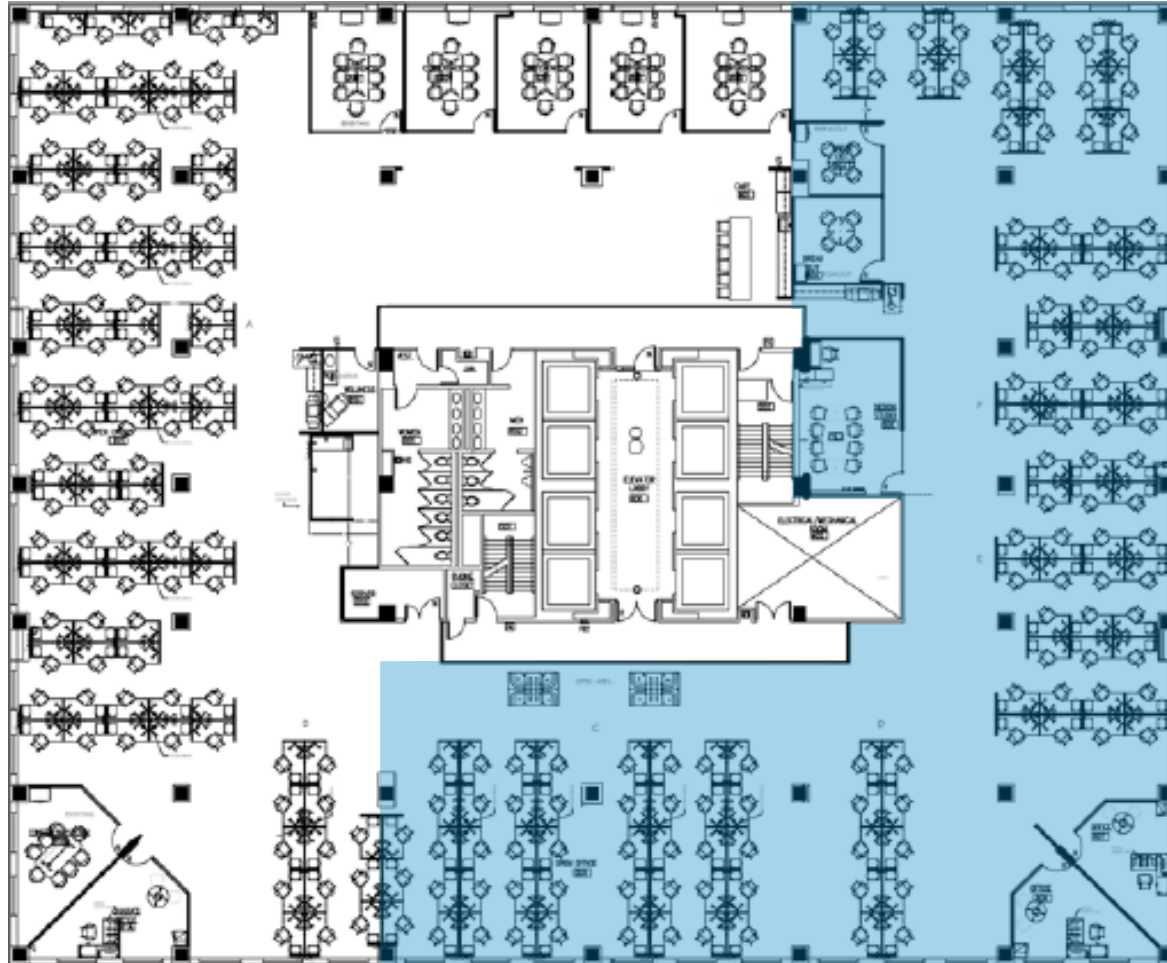

# ONE CITY PLAZA

421 Fayetteville Street | Raleigh

**Eighth Floor | 11,497 - 23,228 RSF**

*full floor opportunity  
furniture available*

**Suite 800**  
11,731 RSF

**Suite 801**  
11,497 RSF

Disclaimer: The above floor plans are not to scale. The available space shown is a representative layout.