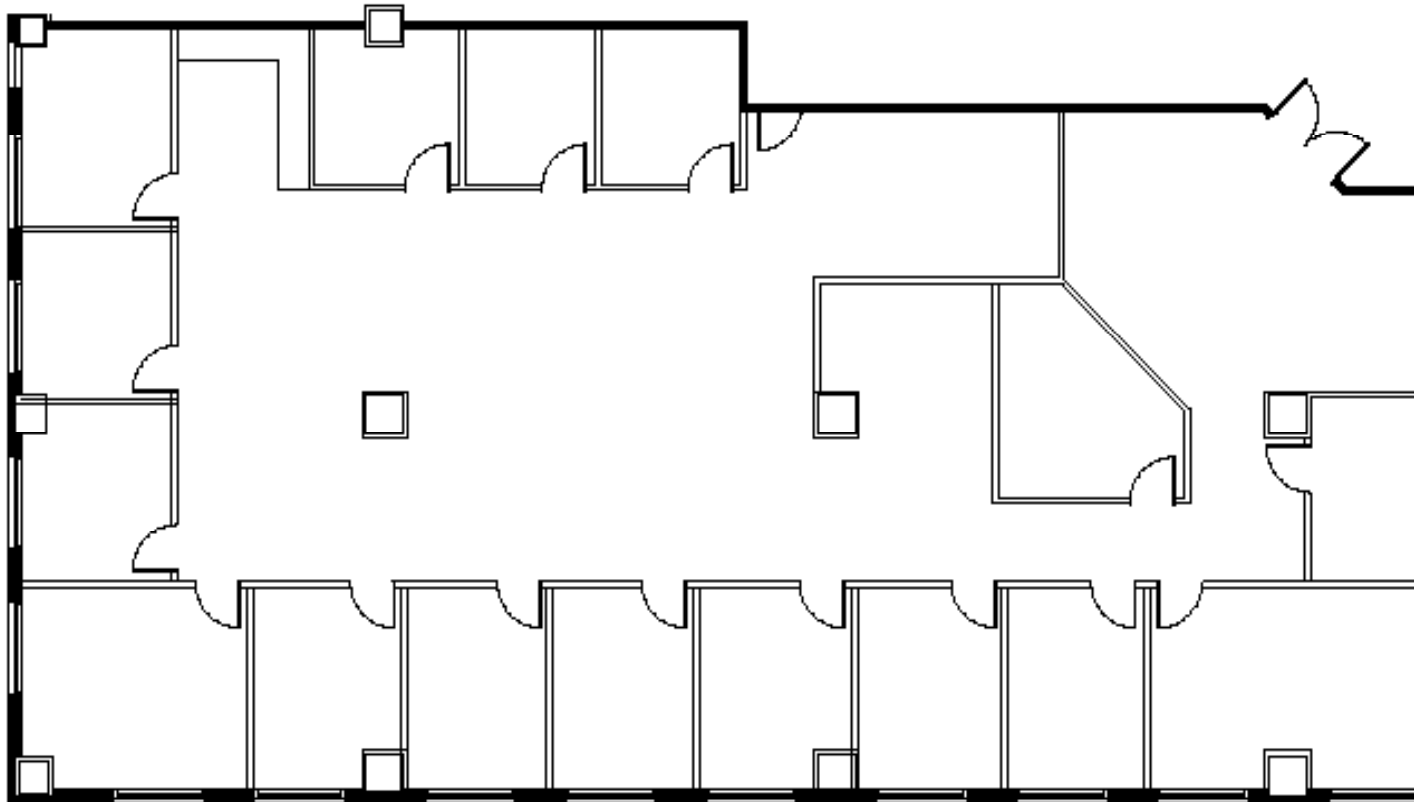

ONE CITY PLAZA

421 Fayetteville Street | Raleigh

Suite 350 | 5,009 RSF

**13 Private Offices*

Disclaimer: The above floor plans are not to scale. The available space shown is a representative layout.

GINNY HAGER | 919-875-6664
GINNY.HAGER@HIGHWOODS.COM