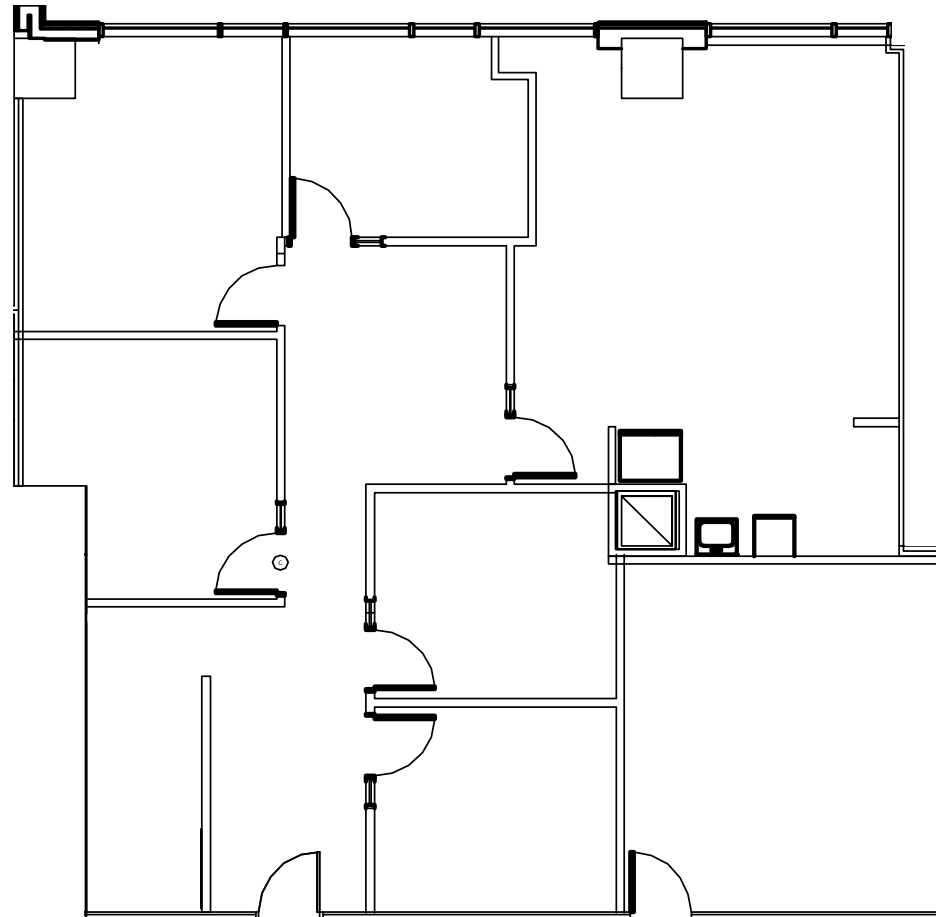

ONE CITY PLAZA

421 Fayetteville Street | Raleigh

Suite 210 | 2,150 RSF

Disclaimer: The above floor plans are not to scale. The available space shown is a representative layout.

GINNY HAGER | 919-875-6664
GINNY.HAGER@HIGHWOODS.COM

 Highwoods®

ONE CITY PLAZA

421 Fayetteville Street | Raleigh

Suite 210 | 2,150 RSF

sample layout

Disclaimer: The above floor plans are not to scale. The available space shown is a representative layout.