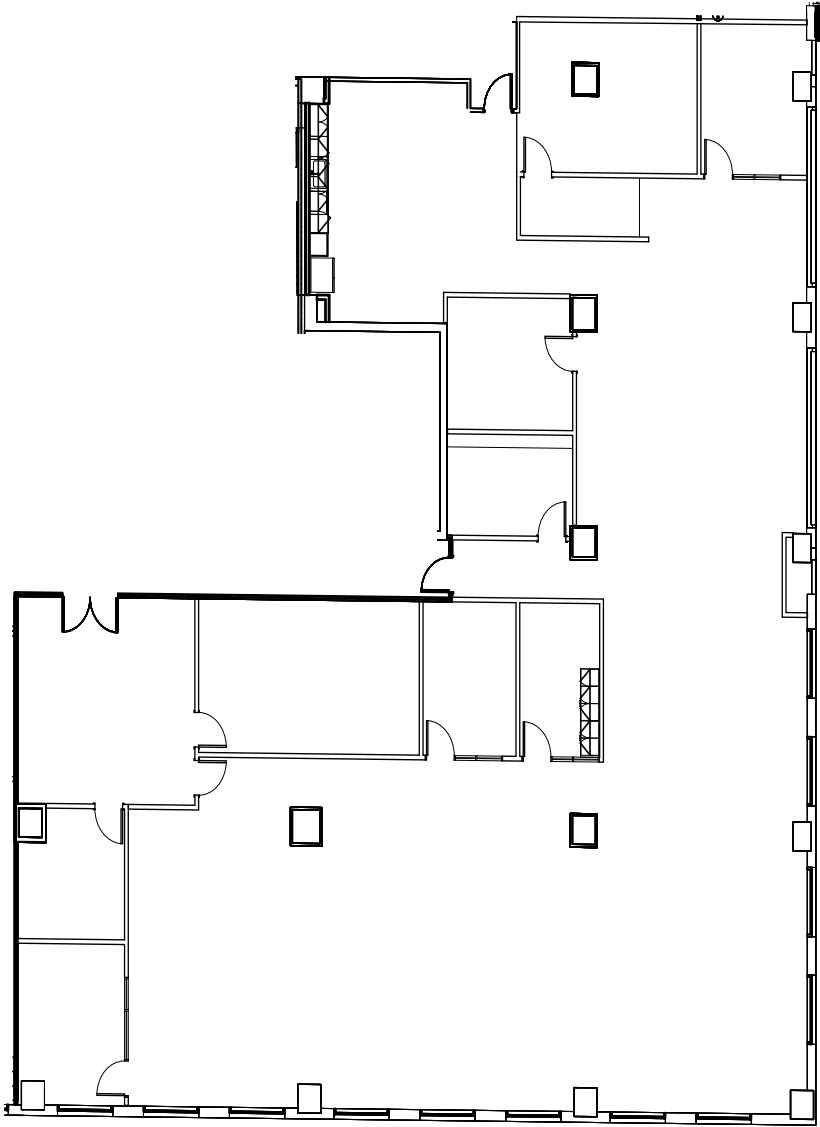

# ONE CITY PLAZA

421 Fayetteville Street | Raleigh

Suite 201 | 6,936 RSF

Disclaimer: The above floor plans are not to scale. The available space shown is a representative layout.

GINNY HAGER | 919-875-6664  
GINNY.HAGER@HIGHWOODS.COM