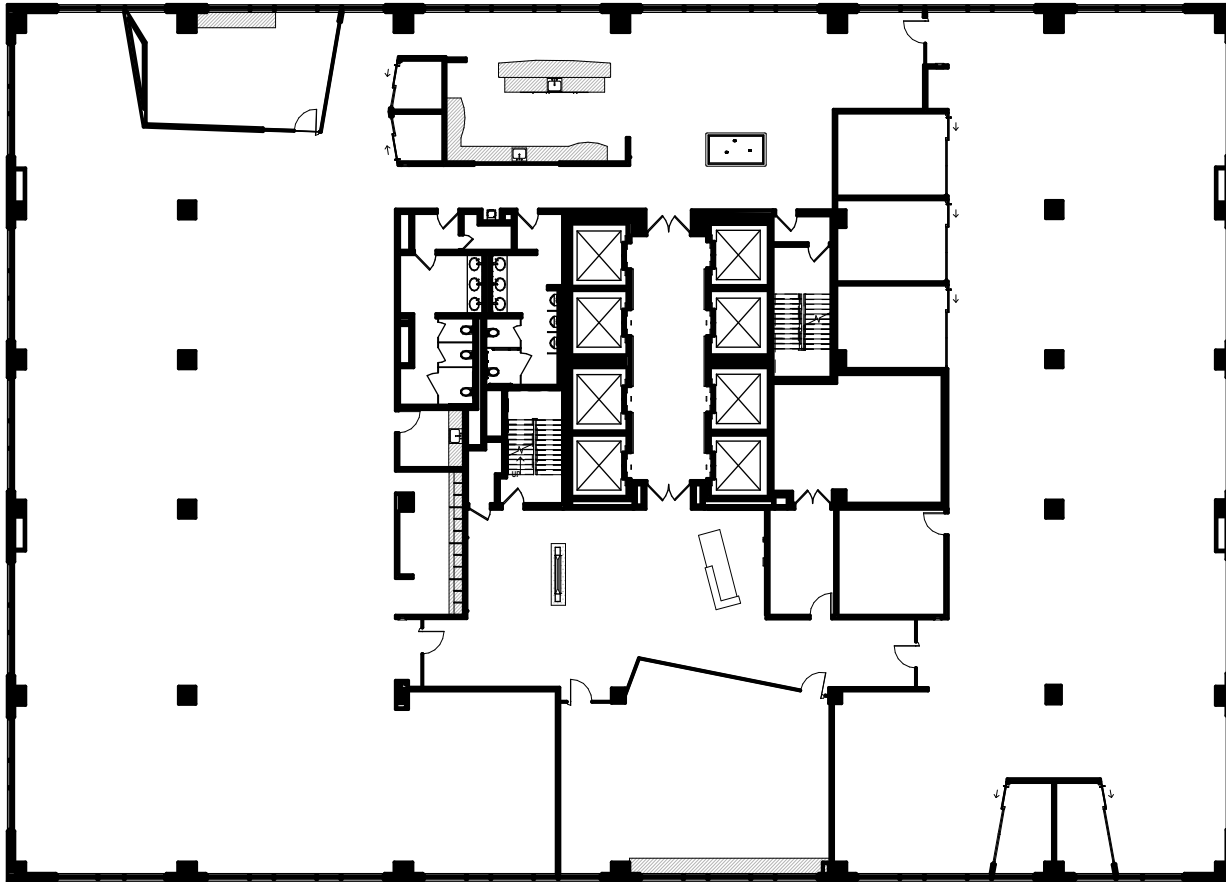

ONE CITY PLAZA

421 Fayetteville Street | Raleigh

Suite 1700 | 18,913 RSF

Disclaimer: The above floor plans are not to scale. The available space shown is a representative layout.

GINNY HAGER | 919-875-6664
GINNY.HAGER@HIGHWOODS.COM