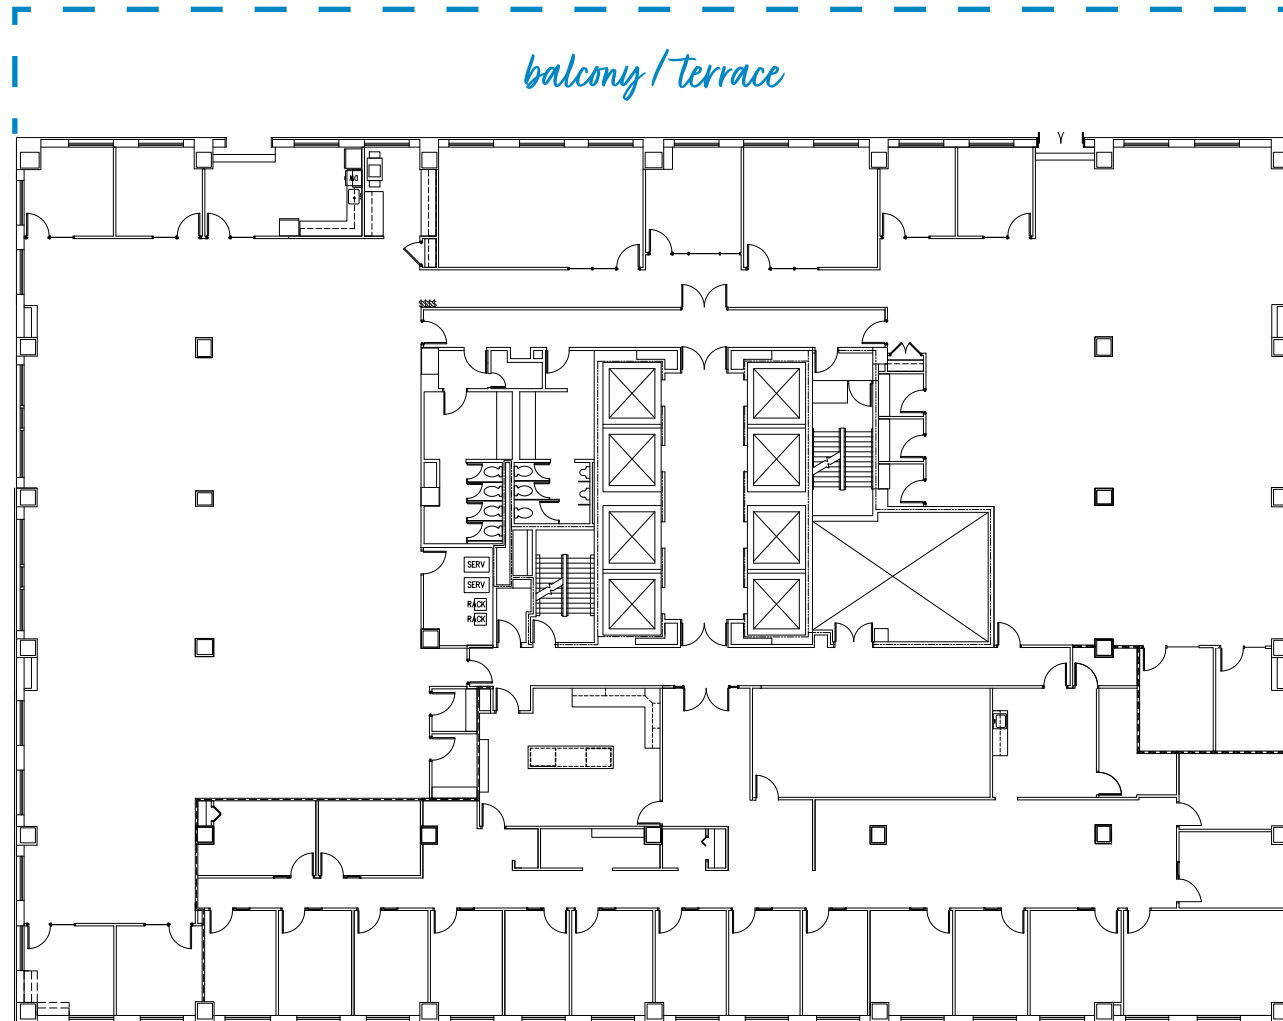

ONE CITY PLAZA

421 Fayetteville Street | Raleigh

15th Floor | 6,461 - 18,548 RSF

full floor opportunity

Suite 1500
12,087 RSF

Suite 1505
6,461 RSF

Disclaimer: The above floor plans are not to scale. The available space shown is a representative layout.

ONE CITY PLAZA

421 Fayetteville Street | Raleigh

Fifteenth Floor | 18,548 RSF

full floor opportunity

Disclaimer: The above floor plans are not to scale. The available space shown is a representative layout.