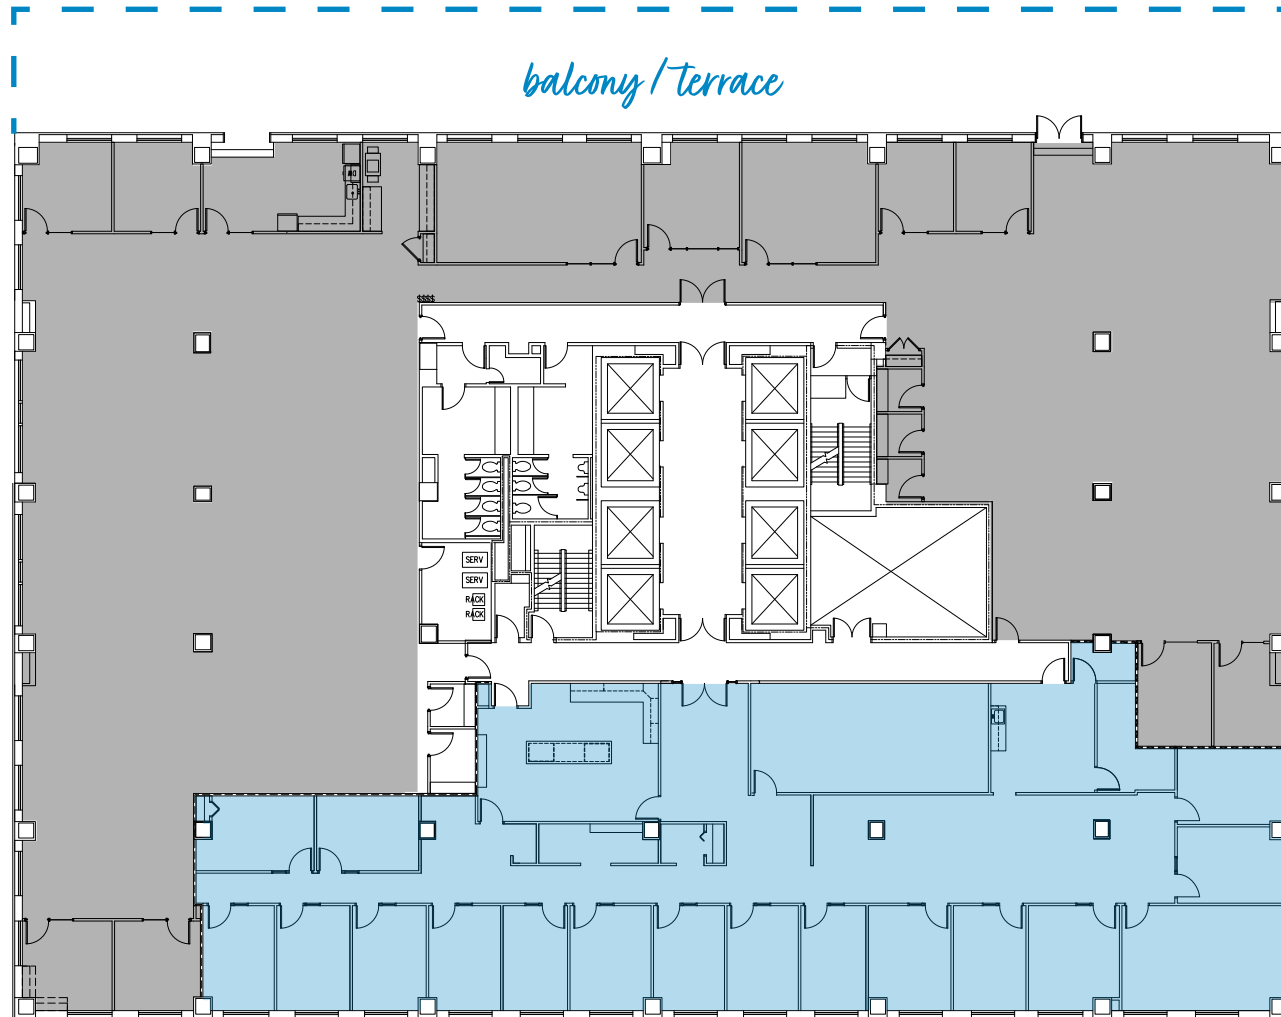

ONE CITY PLAZA

421 Fayetteville Street | Raleigh

15th Floor | 6,461 - 18,548 RSF

full floor opportunity

Suite 1500
12,087 RSF

Suite 1505
6,461 RSF

Disclaimer: The above floor plans are not to scale. The available space shown is a representative layout.

ONE CITY PLAZA

421 Fayetteville Street | Raleigh

Fifteenth Floor | 18,548 RSF

full floor opportunity

Disclaimer: The above floor plans are not to scale. The available space shown is a representative layout.