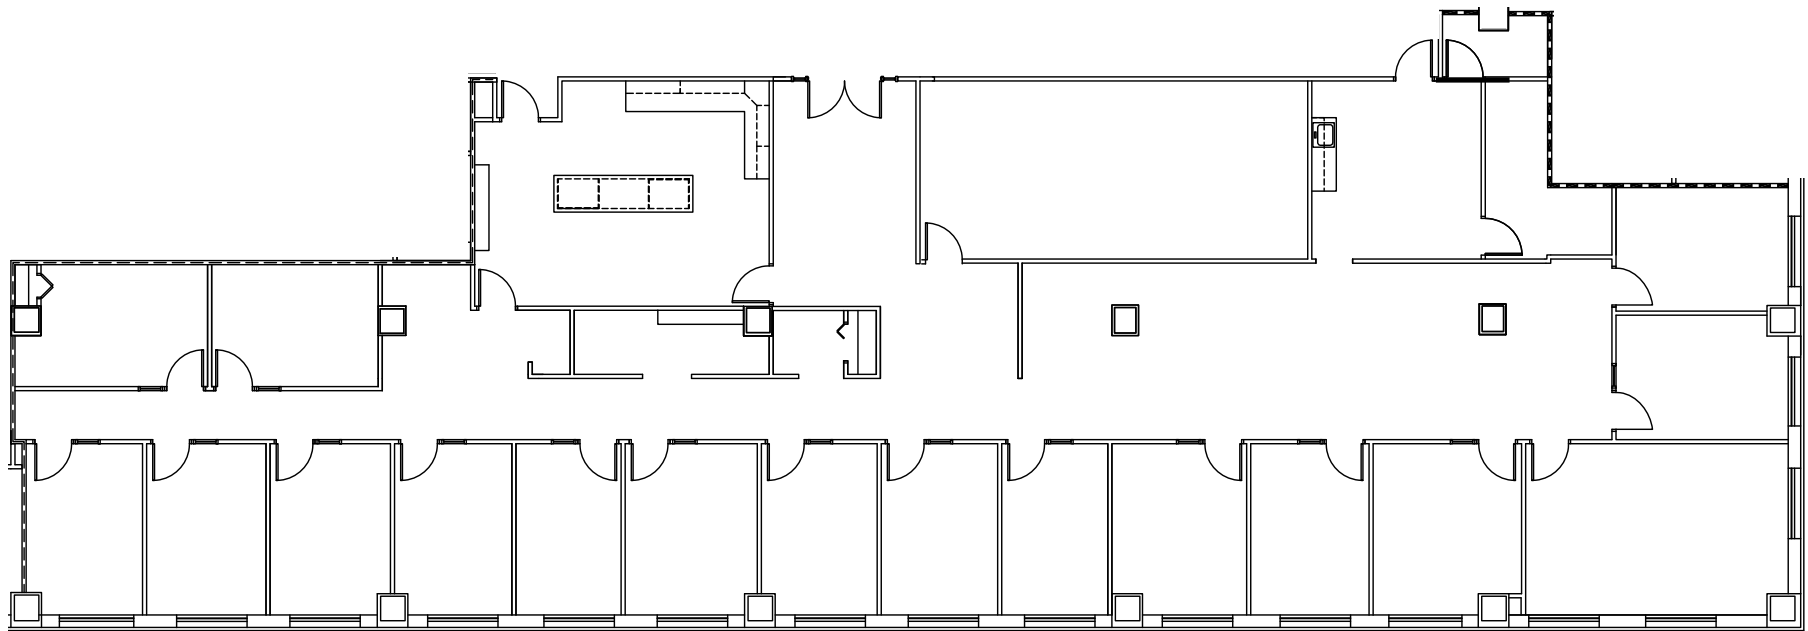

ONE CITY PLAZA

421 Fayetteville Street | Raleigh

Suite 1505 | 6,461 RSF

*15 Private Offices

Disclaimer: The above floor plans are not to scale. The available space shown is a representative layout.