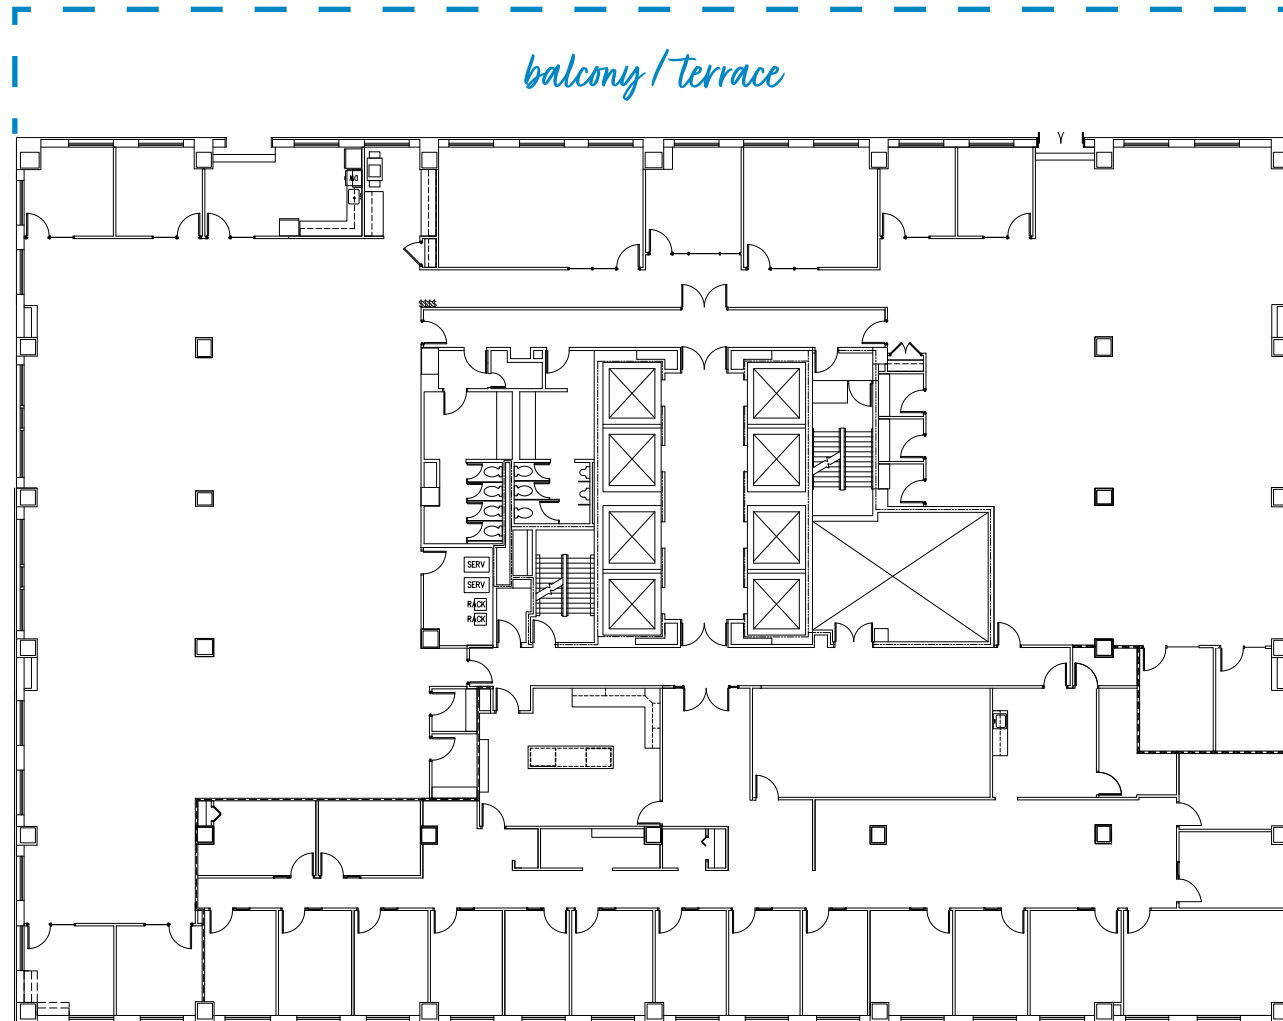

ONE CITY PLAZA

421 Fayetteville Street | Raleigh

15th Floor | 6,461 - 18,548 RSF

full floor opportunity

Suite 1500
12,087 RSF

Suite 1505
6,461 RSF

Disclaimer: The above floor plans are not to scale. The available space shown is a representative layout.

GINNY HAGER | 919-875-6664
GINNY.HAGER@HIGHWOODS.COM

ONE CITY PLAZA

421 Fayetteville Street | Raleigh

Fifteenth Floor | 18,548 RSF

full floor opportunity

Disclaimer: The above floor plans are not to scale. The available space shown is a representative layout.