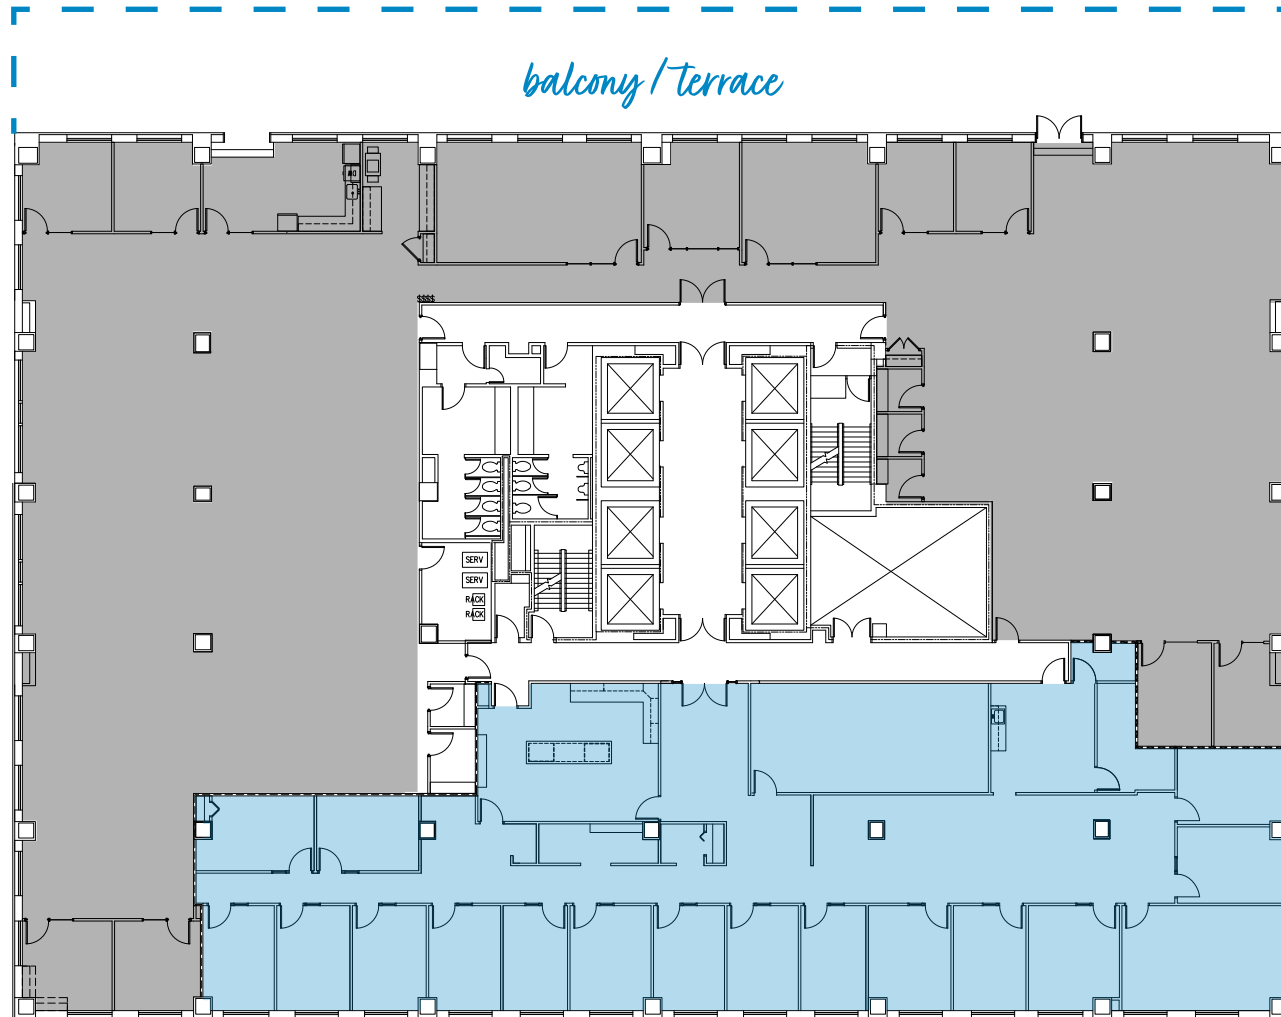

ONE CITY PLAZA

421 Fayetteville Street | Raleigh

15th Floor | 6,461 - 18,548 RSF

full floor opportunity

Suite 1500
12,087 RSF

Suite 1505
6,461 RSF

Disclaimer: The above floor plans are not to scale. The available space shown is a representative layout.

GINNY HAGER | 919-875-6664
GINNY.HAGER@HIGHWOODS.COM

 Highwoods®

ONE CITY PLAZA

421 Fayetteville Street | Raleigh

Suite 1500 | 12,087 RSF

Disclaimer: The above floor plans are not to scale. The available space shown is a representative layout. Furniture not included.