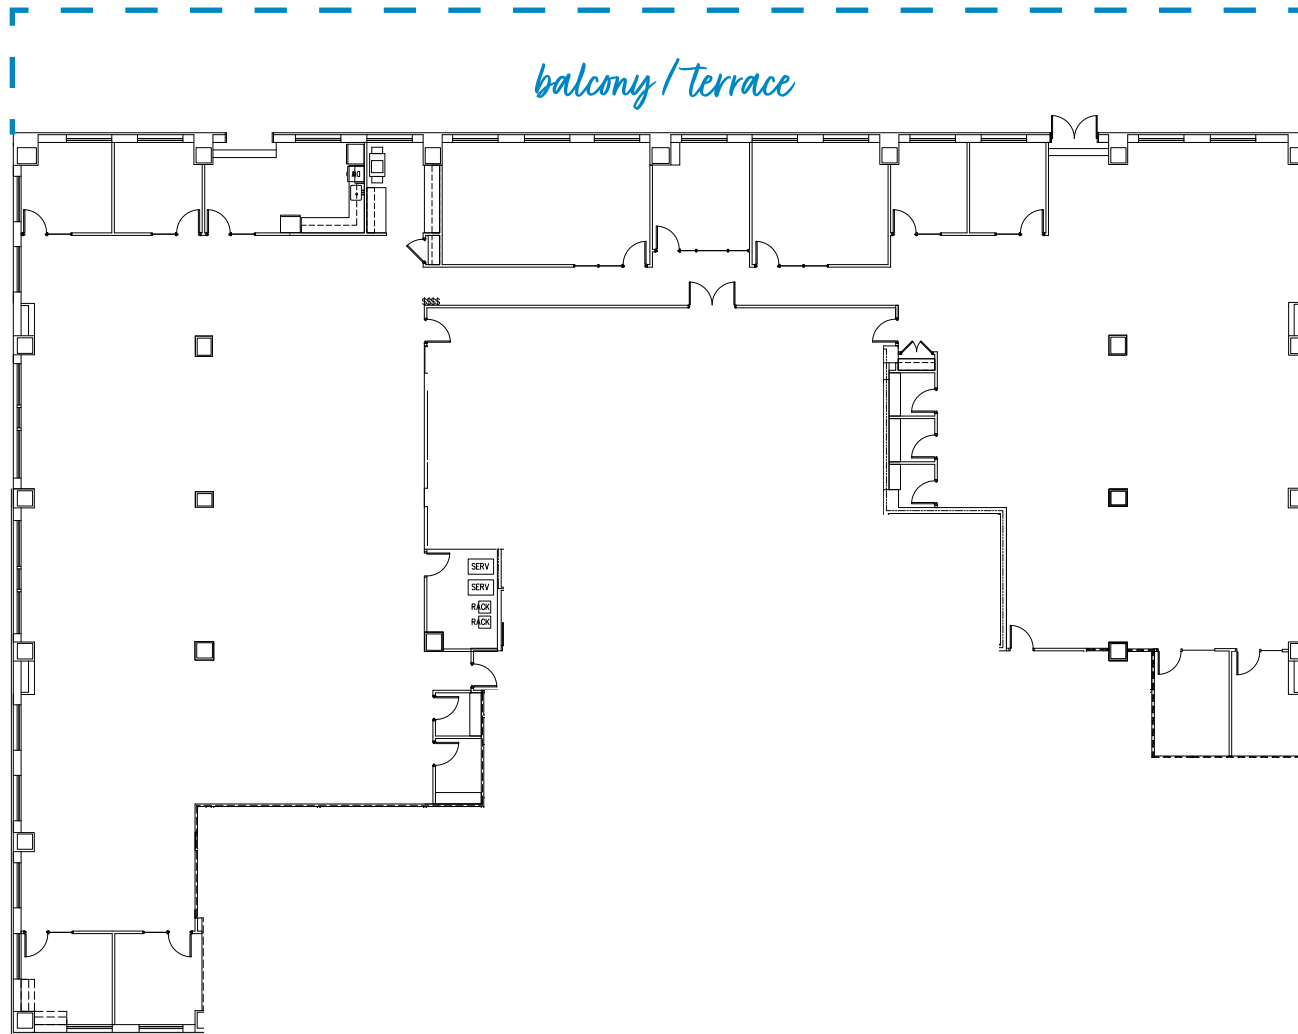

ONE CITY PLAZA

421 Fayetteville Street | Raleigh

Suite 1500 | 12,087 RSF

Disclaimer: The above floor plans are not to scale. The available space shown is a representative layout. Furniture not included.

GINNY HAGER | 919-875-6664
GINNY.HAGER@HIGHWOODS.COM