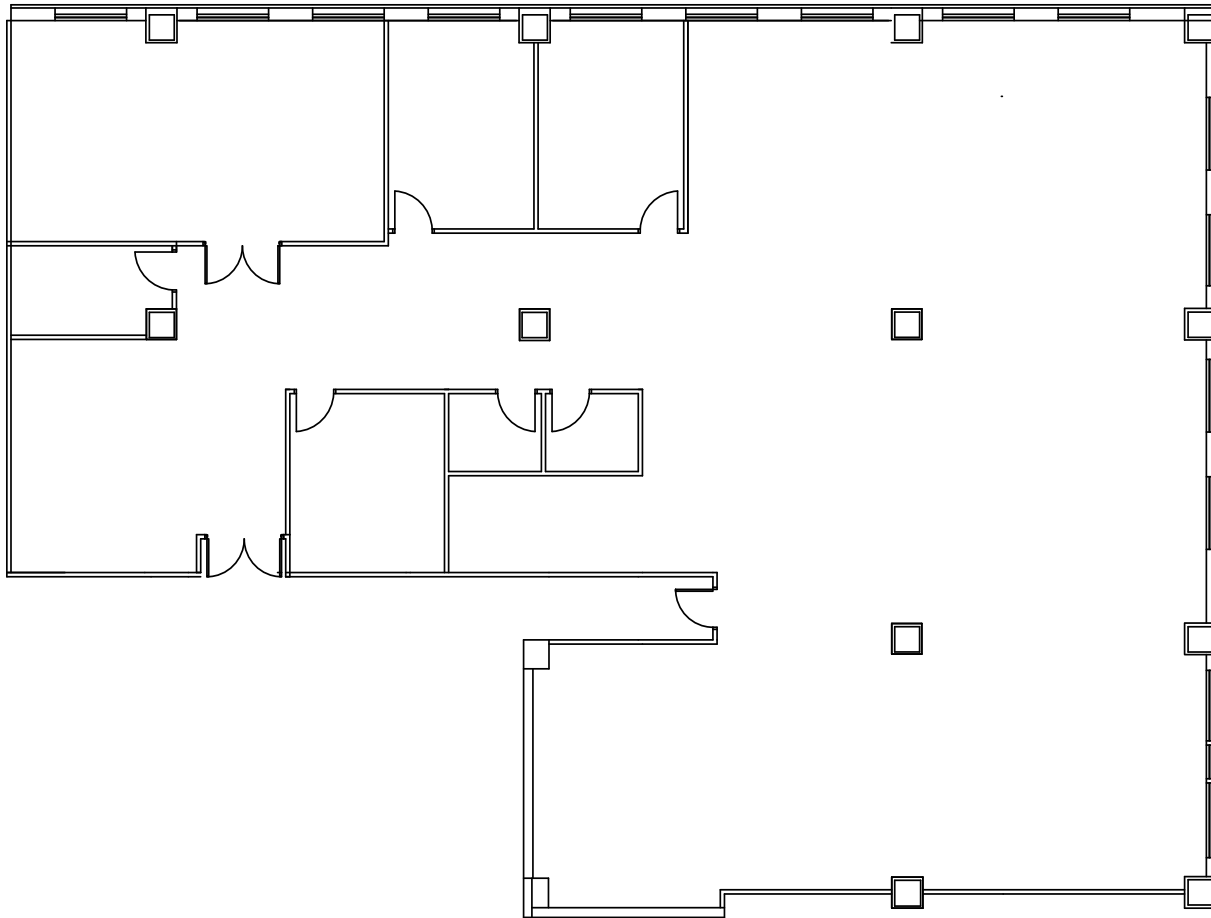

# ONE CITY PLAZA

421 Fayetteville Street | Raleigh

Suite 1300 | 6,440 RSF

Disclaimer: The above floor plans are not to scale. The available space shown is a representative layout. Furniture not included.