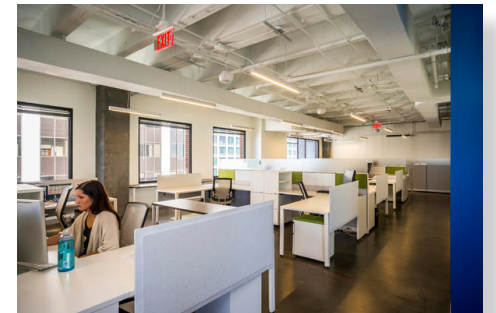

# ONE CITY PLAZA

421 Fayetteville Street | Raleigh

Suite 1300 | 6,440 RSF

Disclaimer: The above floor plans are not to scale. The available space shown is a representative layout. Furniture not included.