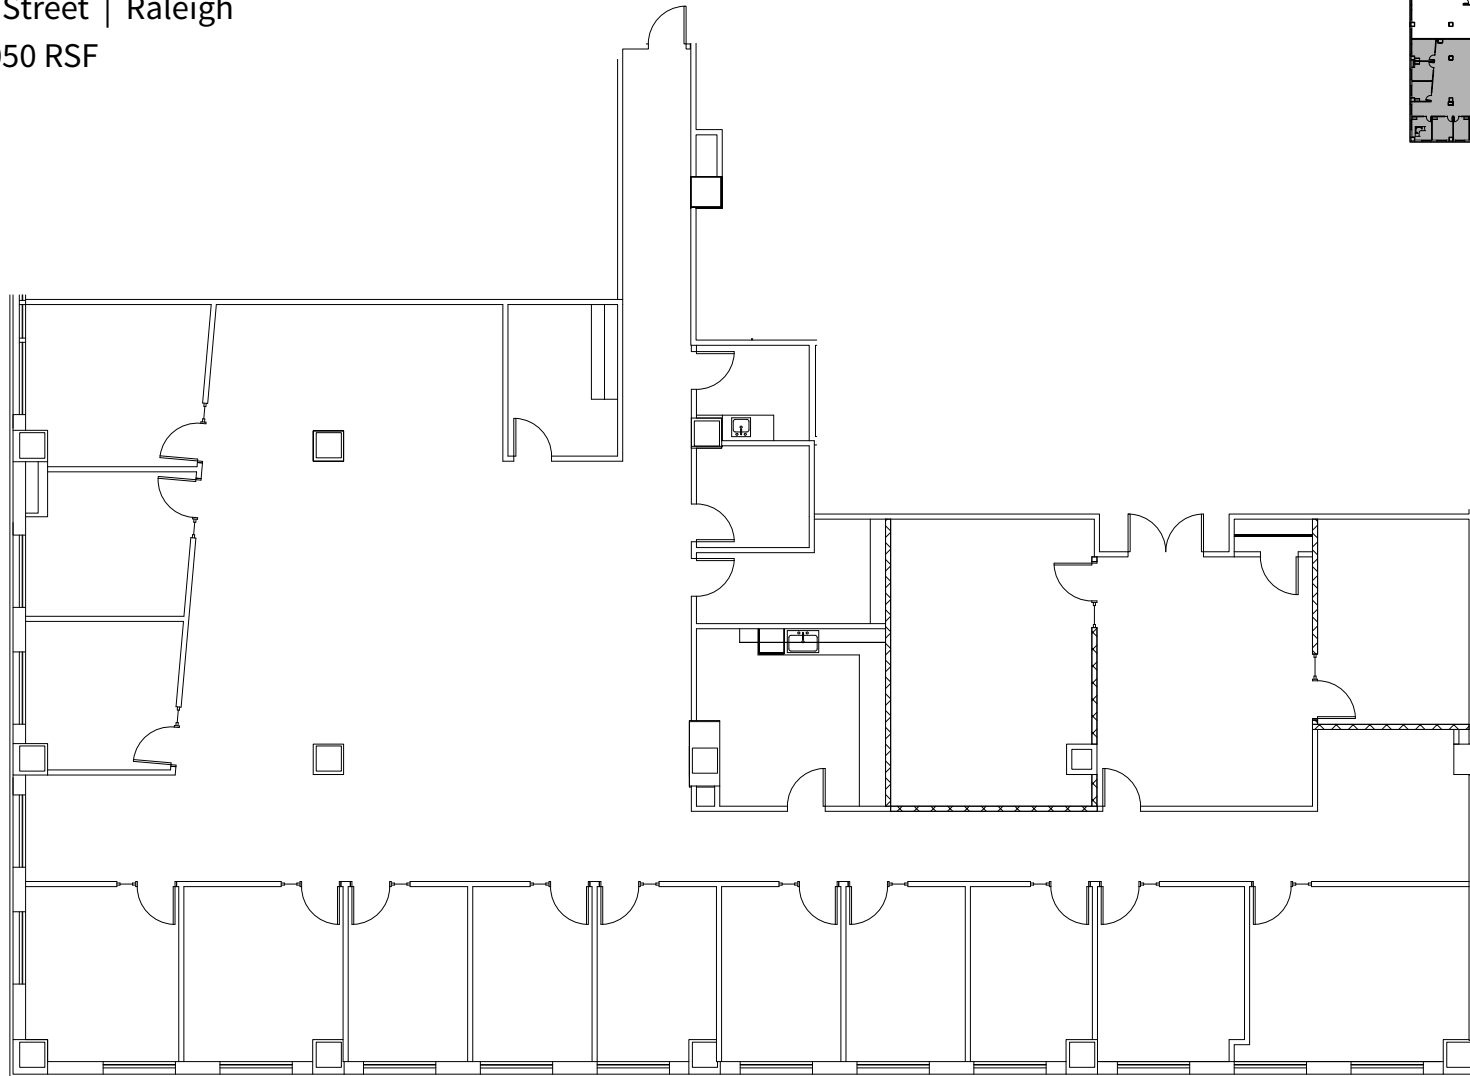

# ONE CITY PLAZA

421 Fayetteville Street | Raleigh

Suite 1210 | 7,050 RSF

Disclaimer: The above floor plans are not to scale. The available space shown is a representative layout.

GINNY HAGER | 919-875-6664  
GINNY.HAGER@HIGHWOODS.COM