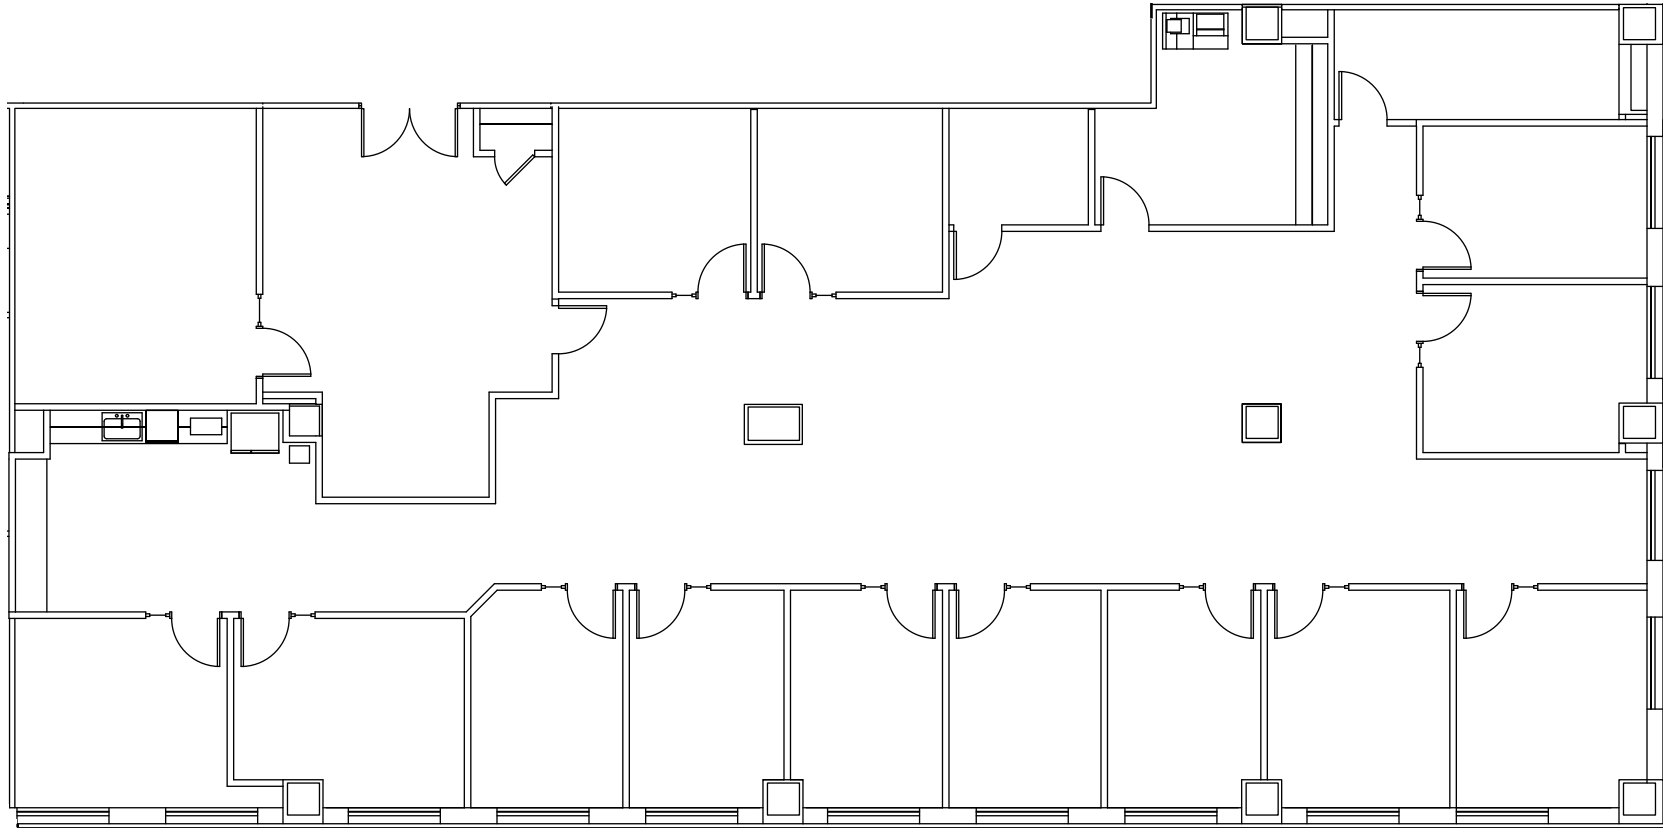

ONE CITY PLAZA

421 Fayetteville Street | Raleigh

Suite 1109 | 5,300 RSF

**13 Private Offices*

Disclaimer: The above floor plans are not to scale. The available space shown is a representative layout.