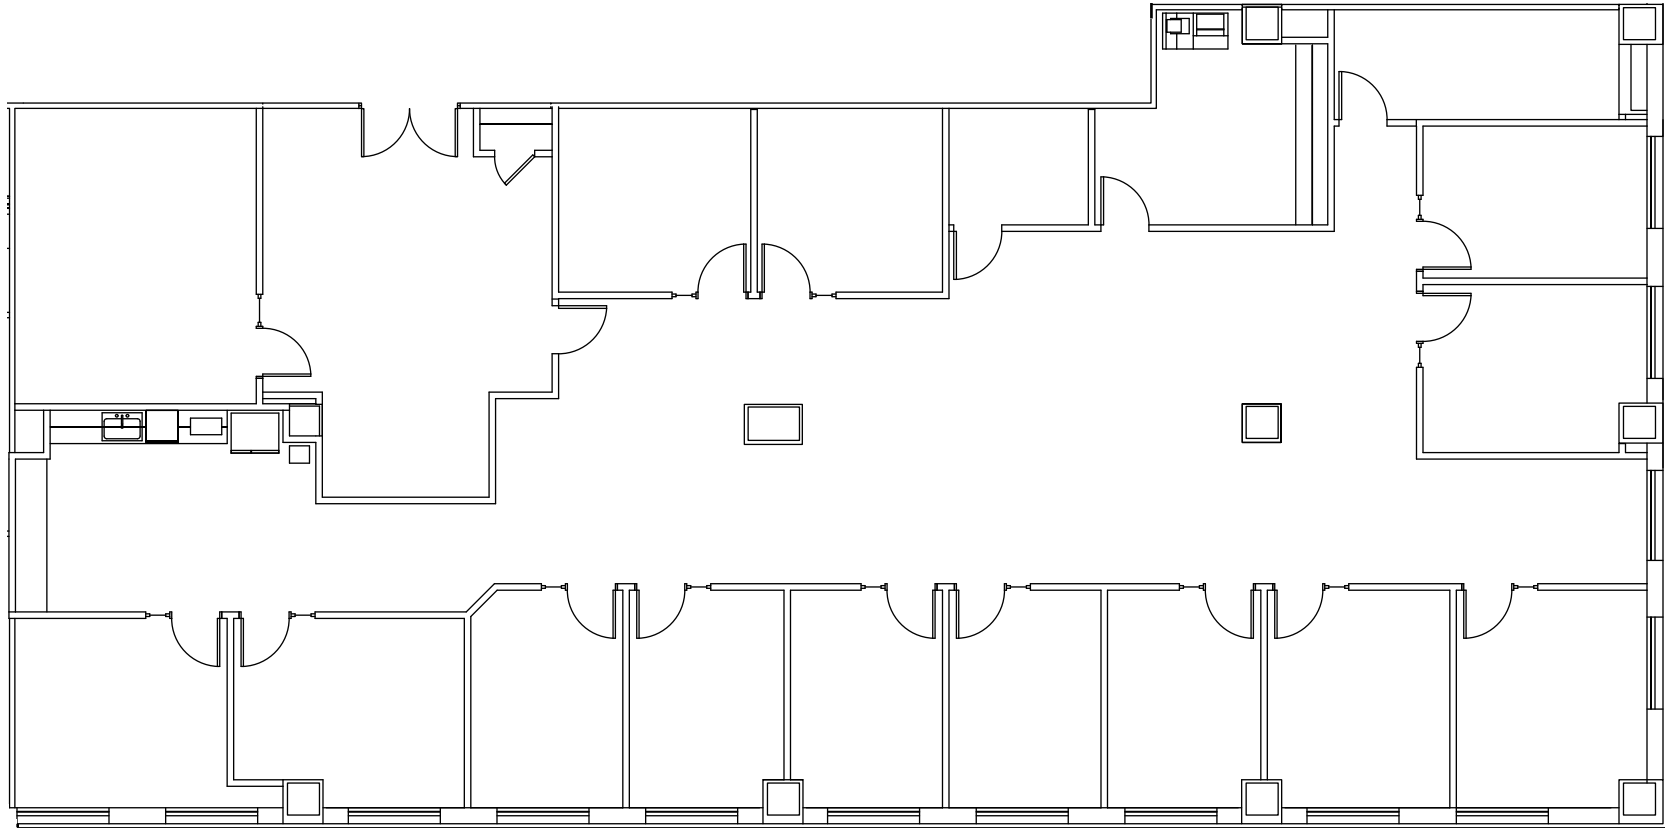

ONE CITY PLAZA

421 Fayetteville Street | Raleigh

Suite 1109 | 5,300 RSF

Disclaimer: The above floor plans are not to scale. The available space shown is a representative layout.

JOHN HOGAN | 919-875-6617
JOHN.HOGAN@HIGHWOODS.COM