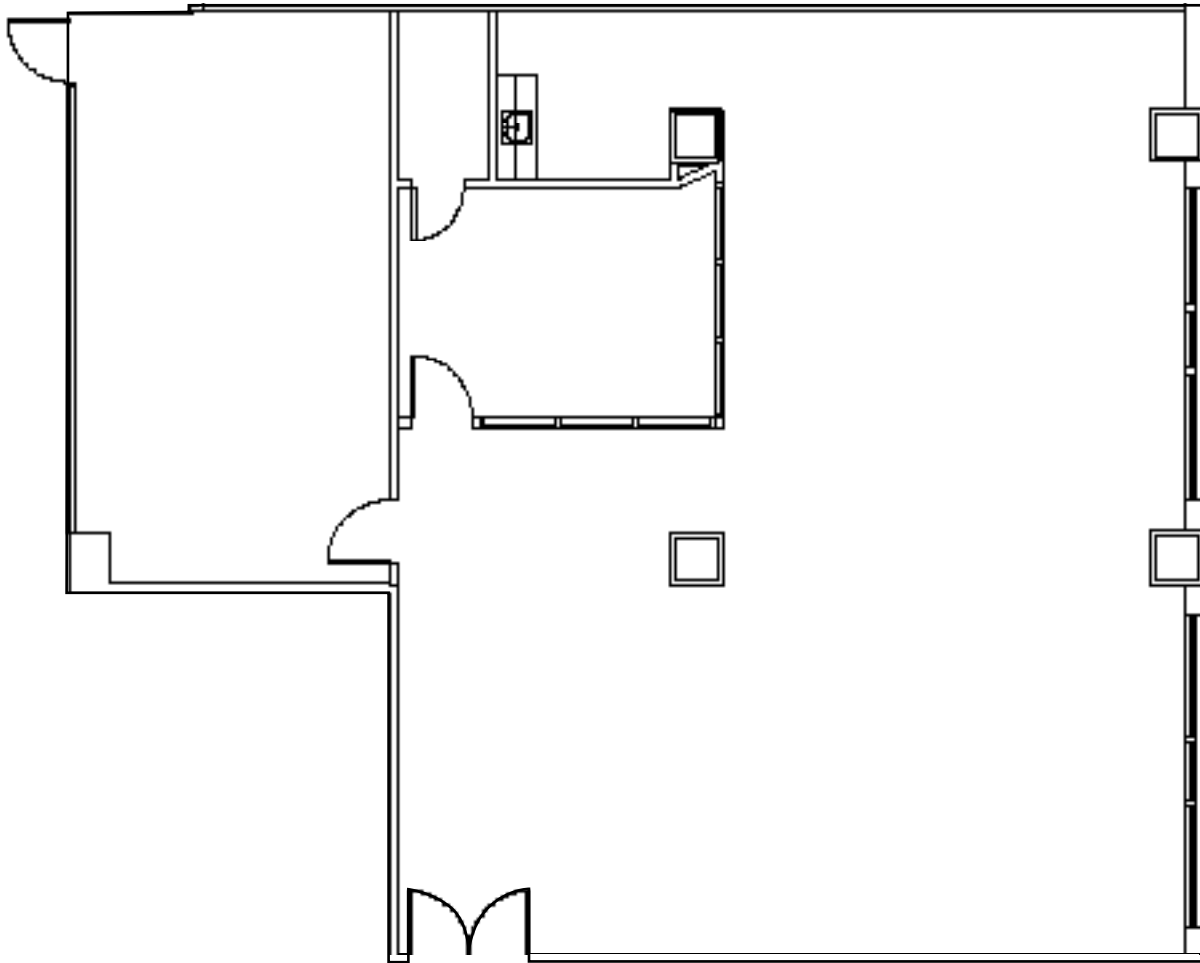

ONE CITY PLAZA

421 Fayetteville Street | Raleigh

Suite 1106 | 2,620 RSF

Disclaimer: The above floor plans are not to scale. The available space shown is a representative layout.