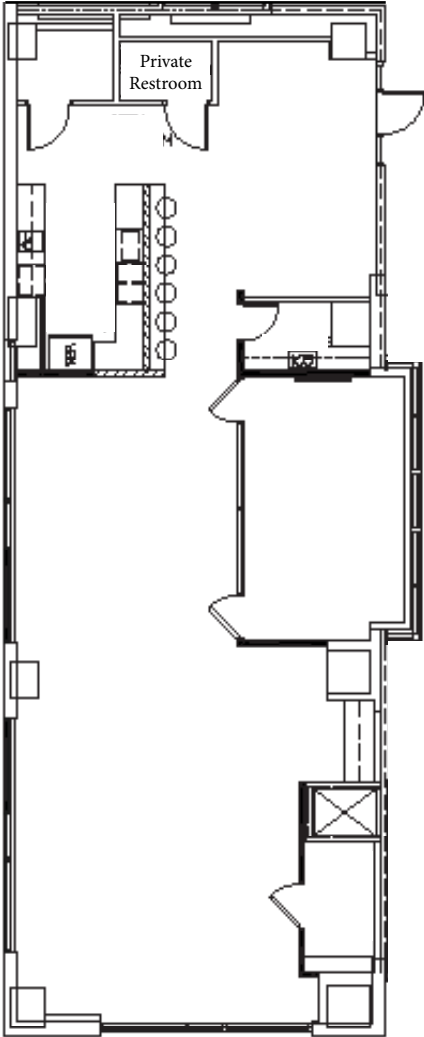

ONE CITY PLAZA

421 Fayetteville Street | Raleigh

Suite 100 | 2,175 RSF

Disclaimer: The above floor plans are not to scale. The available space shown is a representative layout.