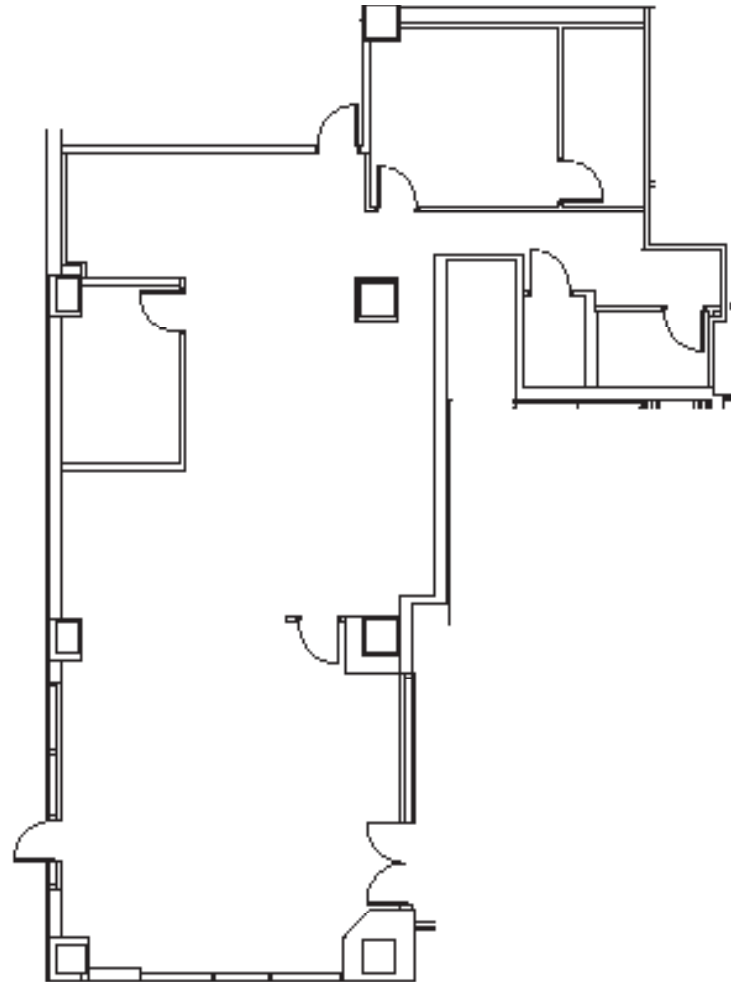

ONE CITY PLAZA

421 Fayetteville Street | Raleigh

Suite 002 | 2,350 RSF

Disclaimer: The above floor plans are not to scale. The available space shown is a representative layout.