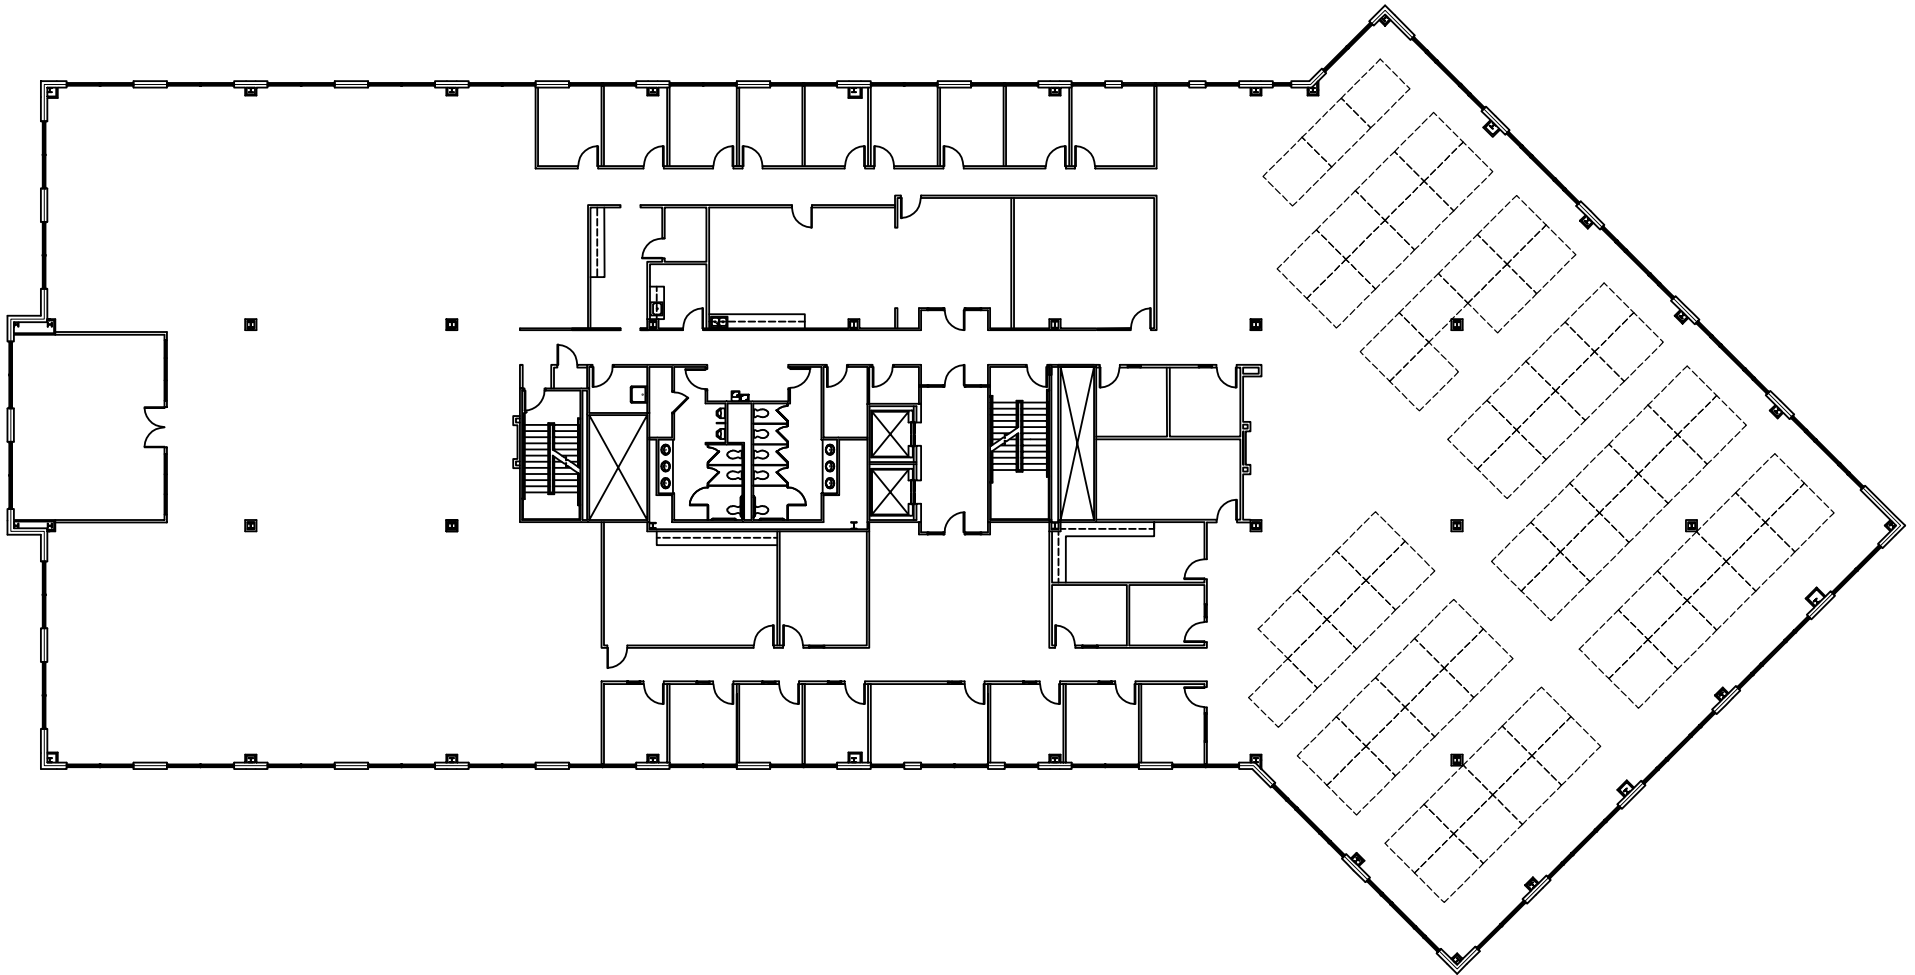

NORTH SHORE COMMONS II

4991 Lake Brook Drive | Glen Allen

Suite 200 | 27,352 RSF

Lake View

Disclaimer: The above floor plan is not to scale. The available space shown is believed to be correct but is subject to change.