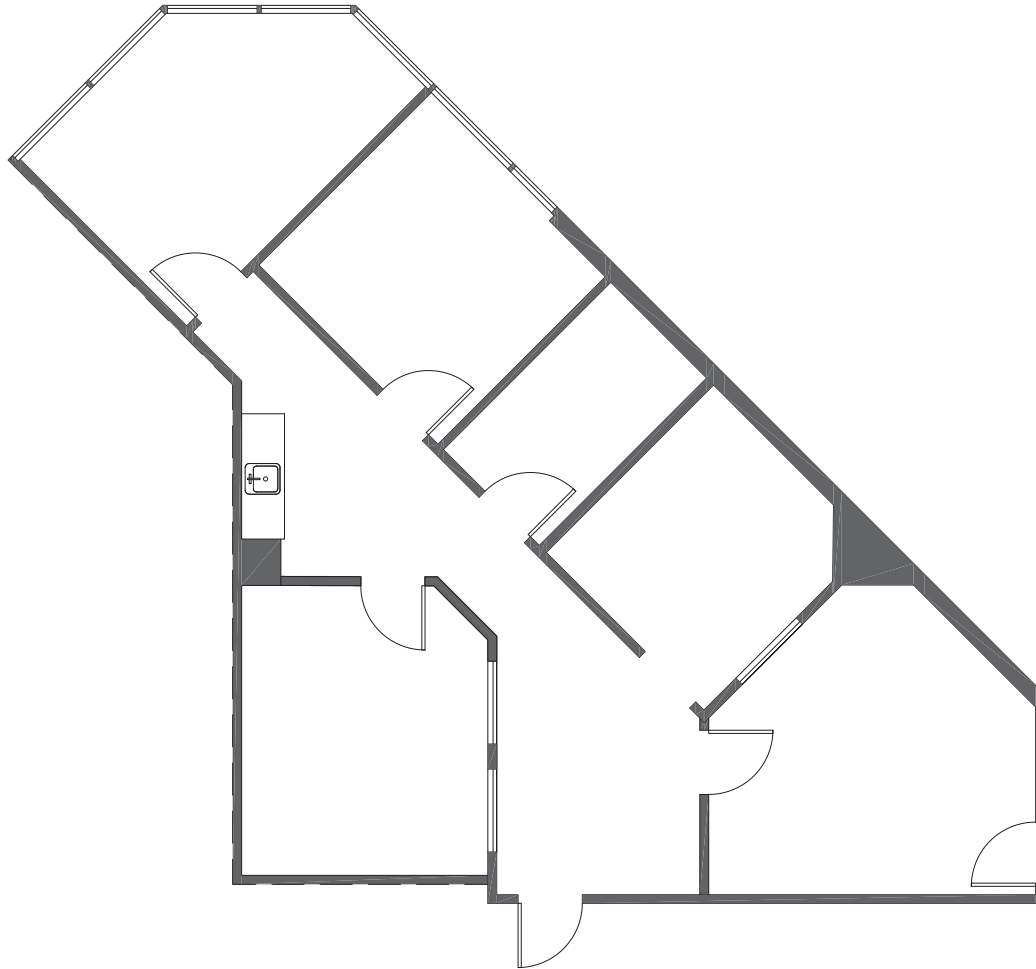

# Meridian Two

4300 West Cypress Street | Tampa  
Suite 380 | 1,254 RSF

Lauren Coup | 813-673-6006  
SVP, Tampa Market Leader

Brad Heeter | 813-673-6003  
Sr. Leasing Representative

 Highwoods®