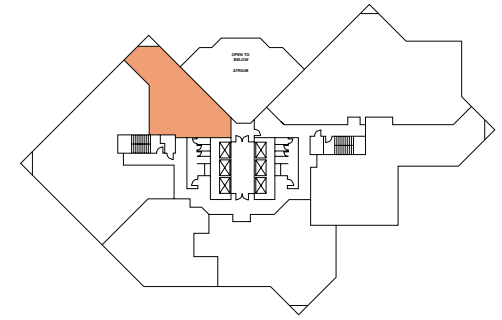

# Meridian Two

4300 West Cypress Street | Tampa  
Suite 380 | 1,254 RSF

Lauren Coup | 813-673-6006  
SVP, Tampa Market Leader

Brad Heeter | 813-673-6003  
Sr. Leasing Representative

 Highwoods®