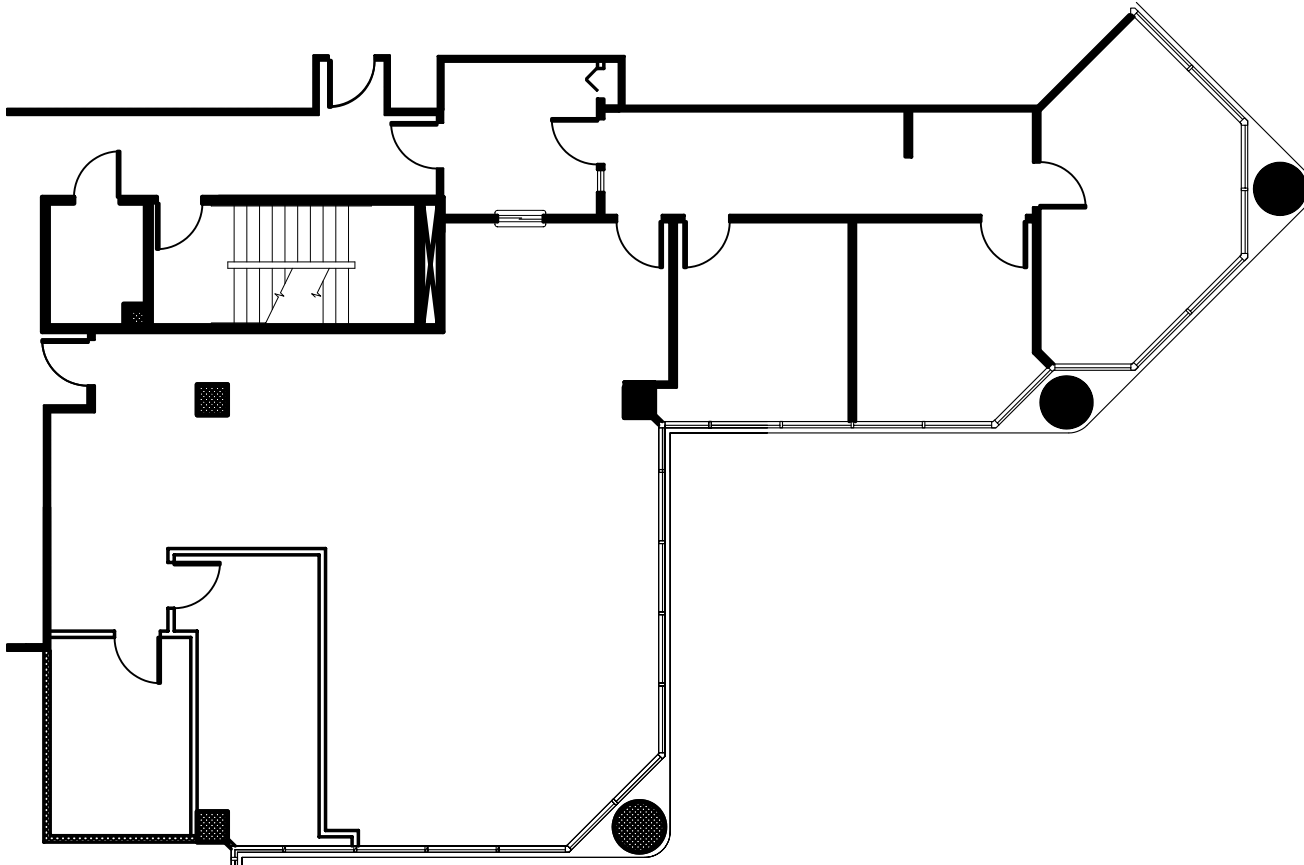

# Meridian Two

4300 West Cypress Street | Tampa  
Suite 340 | 2,678 RSF

Lauren Coup | 813-673-6006  
SVP, Tampa Market Leader

Brad Heeter | 813-673-6003  
Sr. Leasing Representative

 Highwoods®