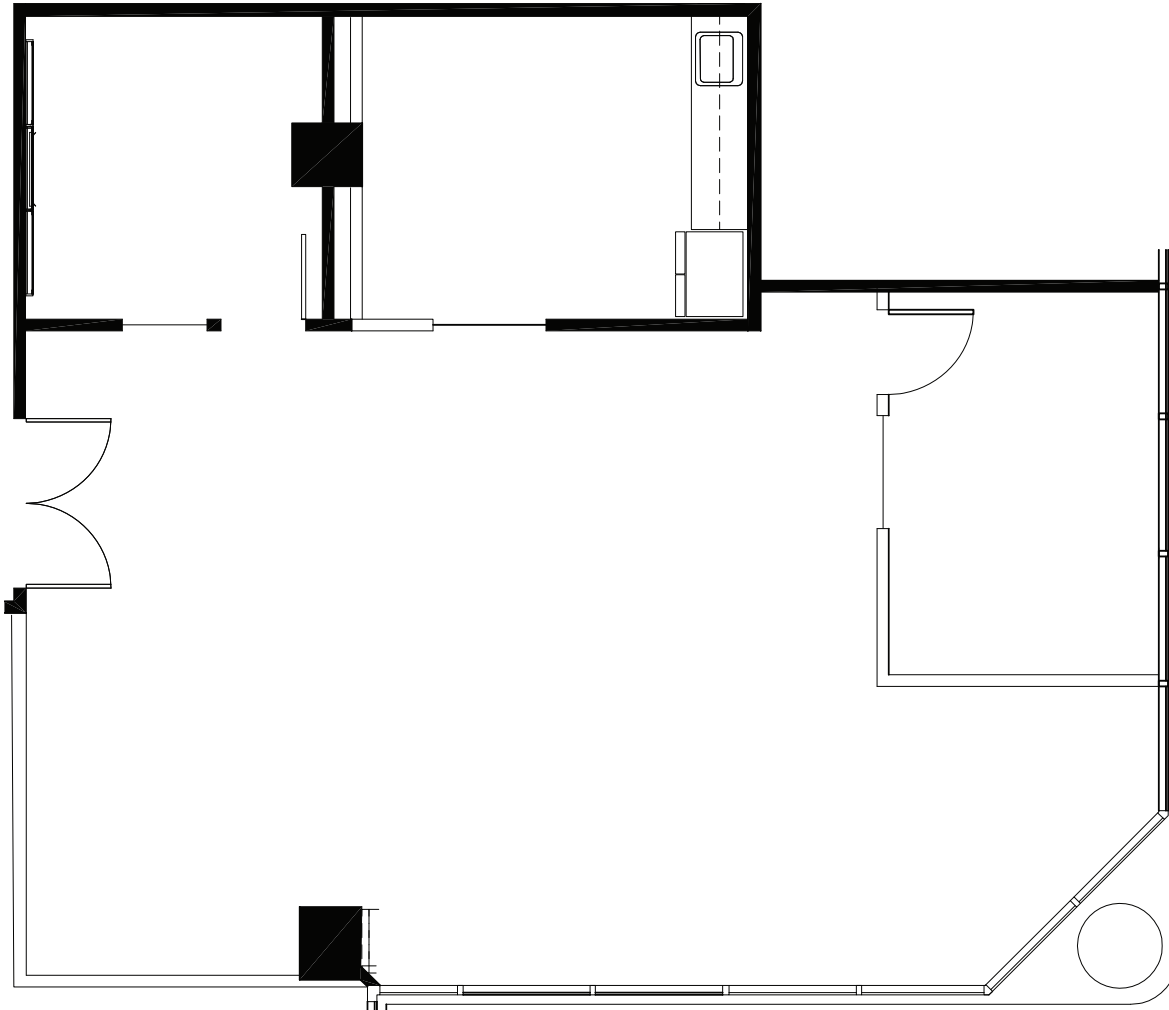

Meridian Two

4300 West Cypress Street | Tampa

Suite 200 | 1,437 RSF

Disclaimer: The above floor plan is not to scale.
The available space shown is believed to be correct but is subject to change.

Lauren Coup | 813-673-6006
SVP, Tampa Market Leader