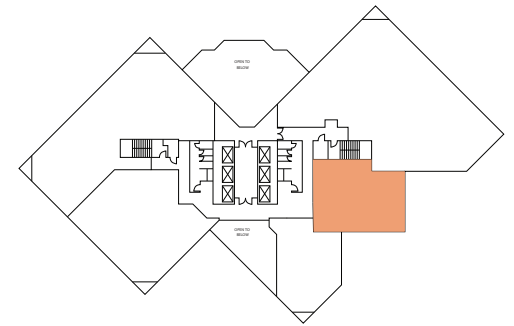

Meridian Two

4300 West Cypress Street | Tampa

Suite 200 | 1,437 RSF

Disclaimer: The above floor plan is not to scale.
The available space shown is believed to be correct but is subject to change.

Lauren Coup | 813-673-6006
SVP, Tampa Market Leader