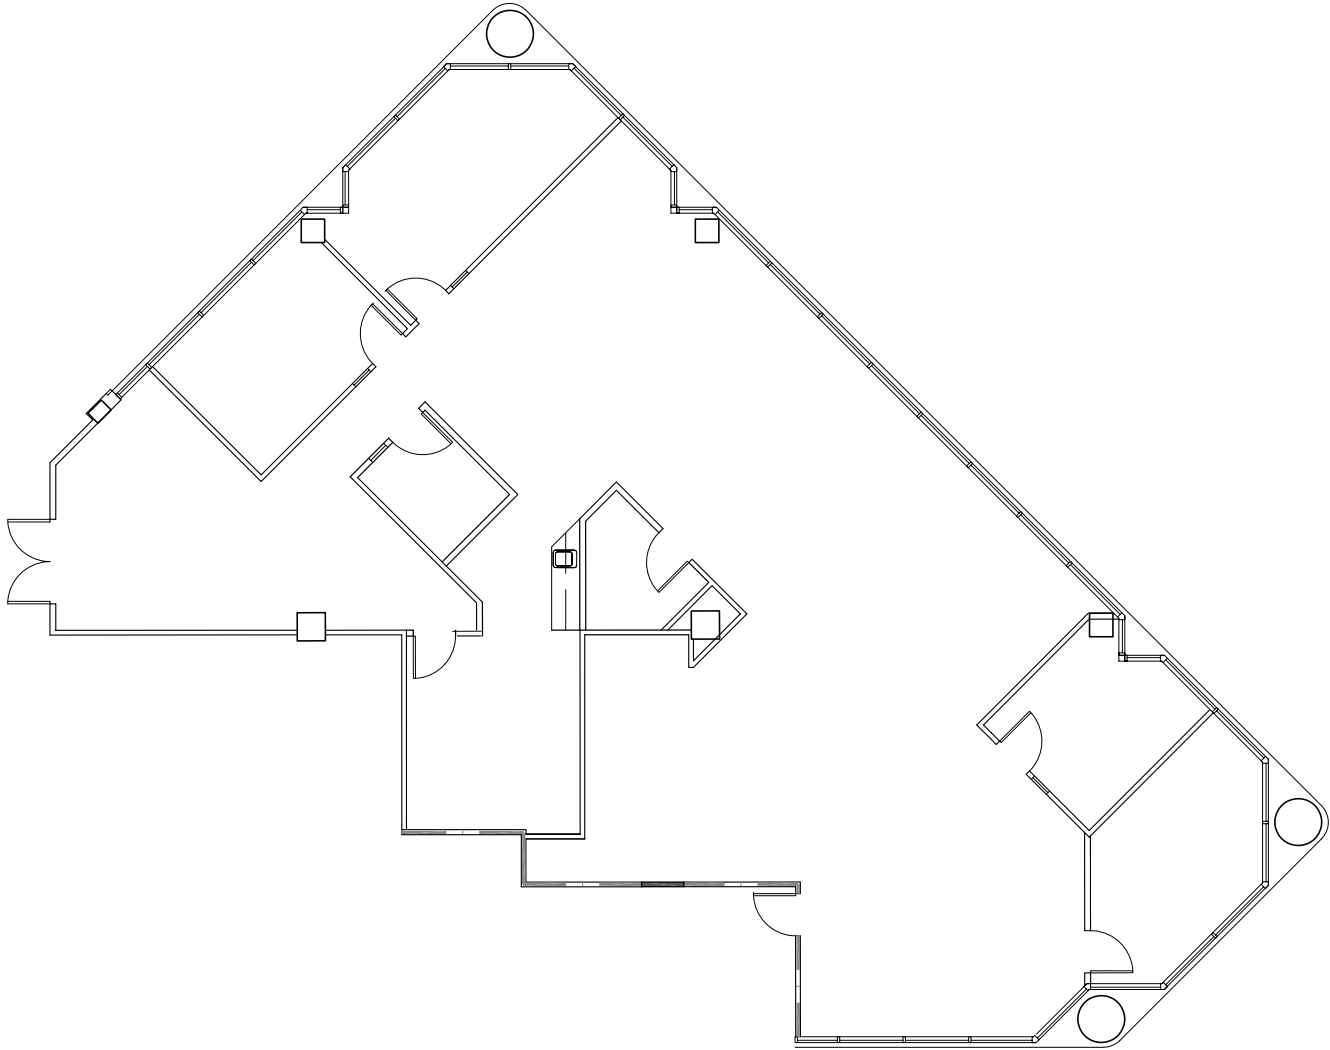

Meridian Two

4300 West Cypress Street | Tampa
Suite 100 | 3,669 RSF

Disclaimer: The above floor plan is not to scale.
The available space shown is believed to be correct but is subject to change.

Lauren Coup | 813-673-6006
SVP, Tampa Market Leader