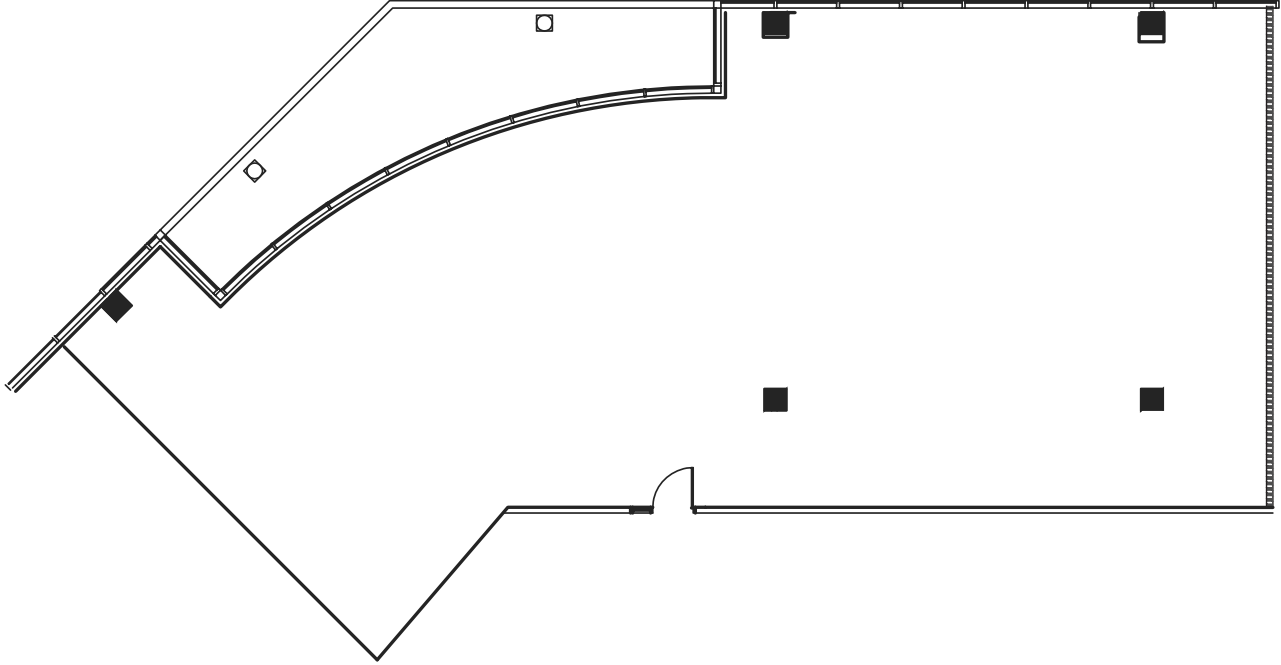

Meridian Three

4200 West Cypress Street | Tampa
Suite 850 | 4,159 RSF

Disclaimer: The above floor plan is not to scale.
The available space shown is believed to be correct but is subject to change.

Lauren Coup | 813-673-6006
SVP, Tampa Market Leader