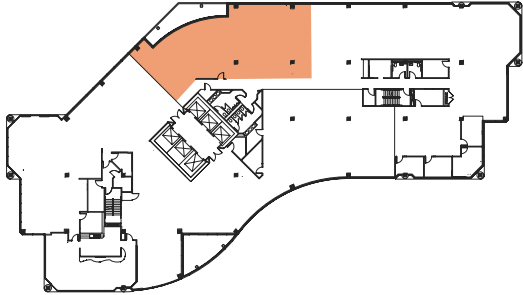

Meridian Three

4200 West Cypress Street | Tampa
Suite 850 | 4,159 RSF

Disclaimer: The above floor plan is not to scale.
The available space shown is believed to be correct but is subject to change.

Lauren Coup | 813-673-6006
SVP, Tampa Market Leader