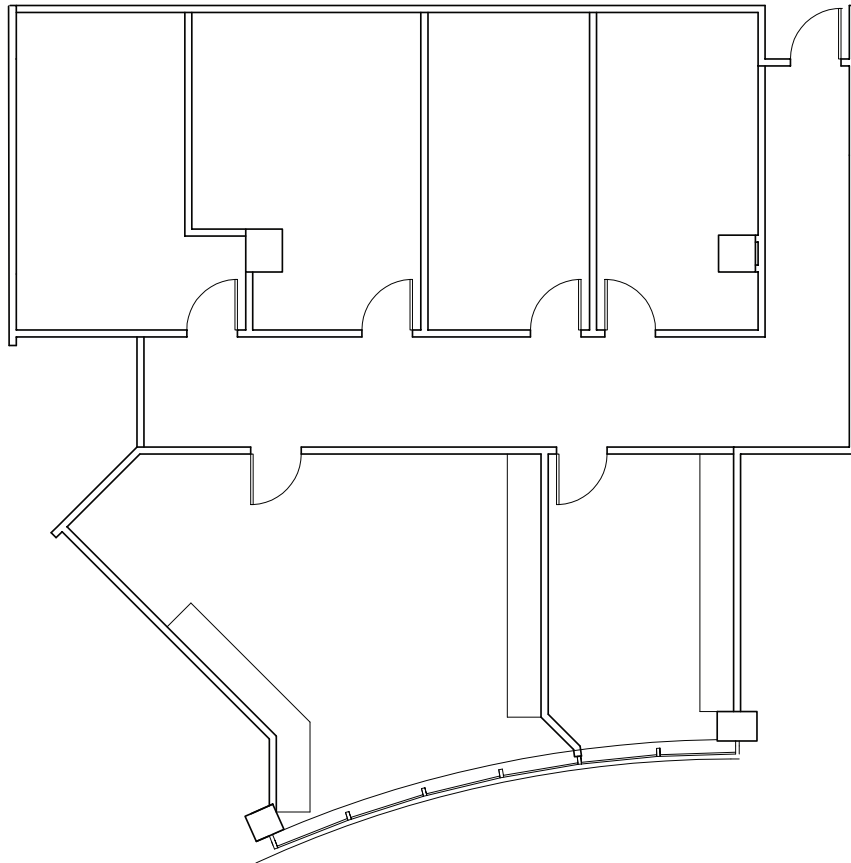

Meridian Three

4200 West Cypress Street | Tampa

Suite 725 | 2,197 RSF

Disclaimer: The above floor plan is not to scale.
The available space shown is believed to be correct but is subject to change.

Lauren Coup | 813-673-6006
SVP, Tampa Market Leader