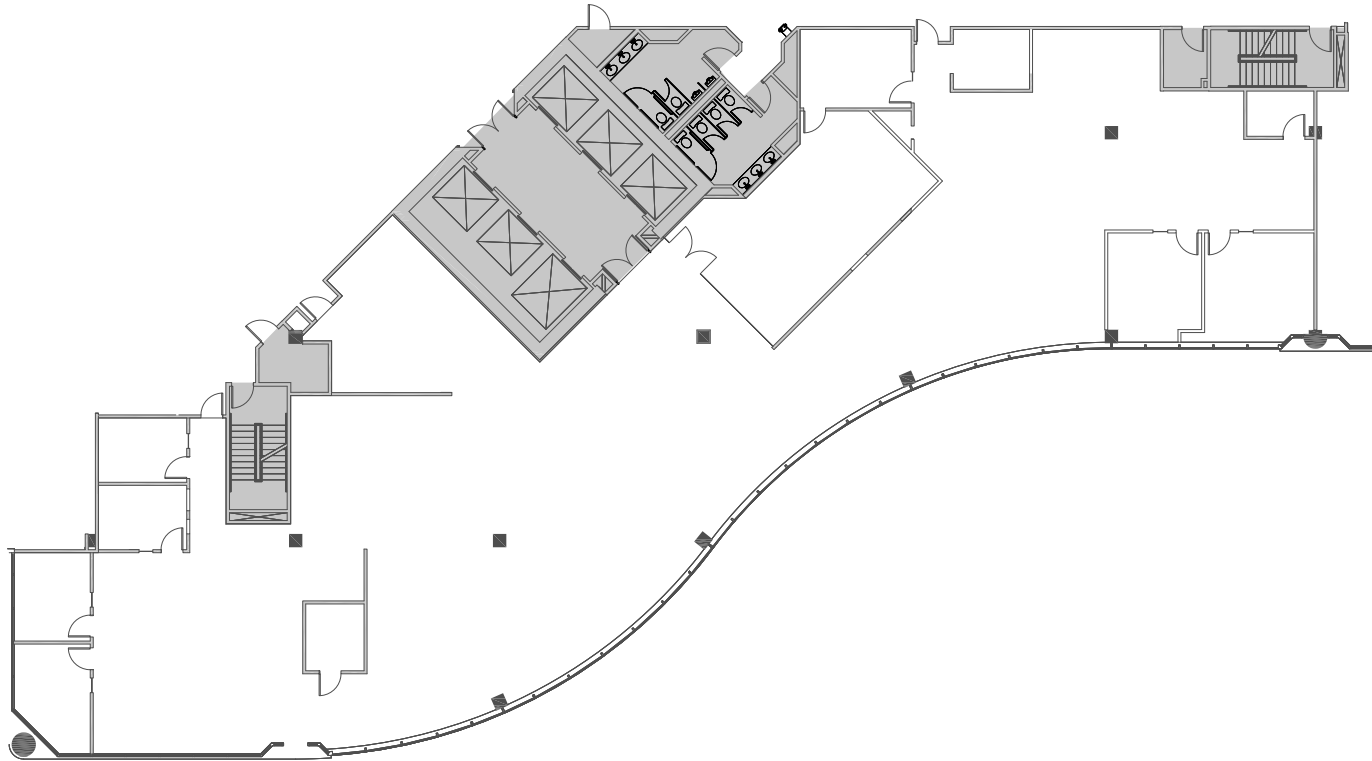

# Meridian Three

4200 West Cypress Street | Tampa

Suite 650 | 9,583 RSF

Disclaimer: The above floor plan is not to scale.  
The available space shown is believed to be correct but is subject to change.

Lauren Coup | 813-673-6006  
SVP, Tampa Market Leader