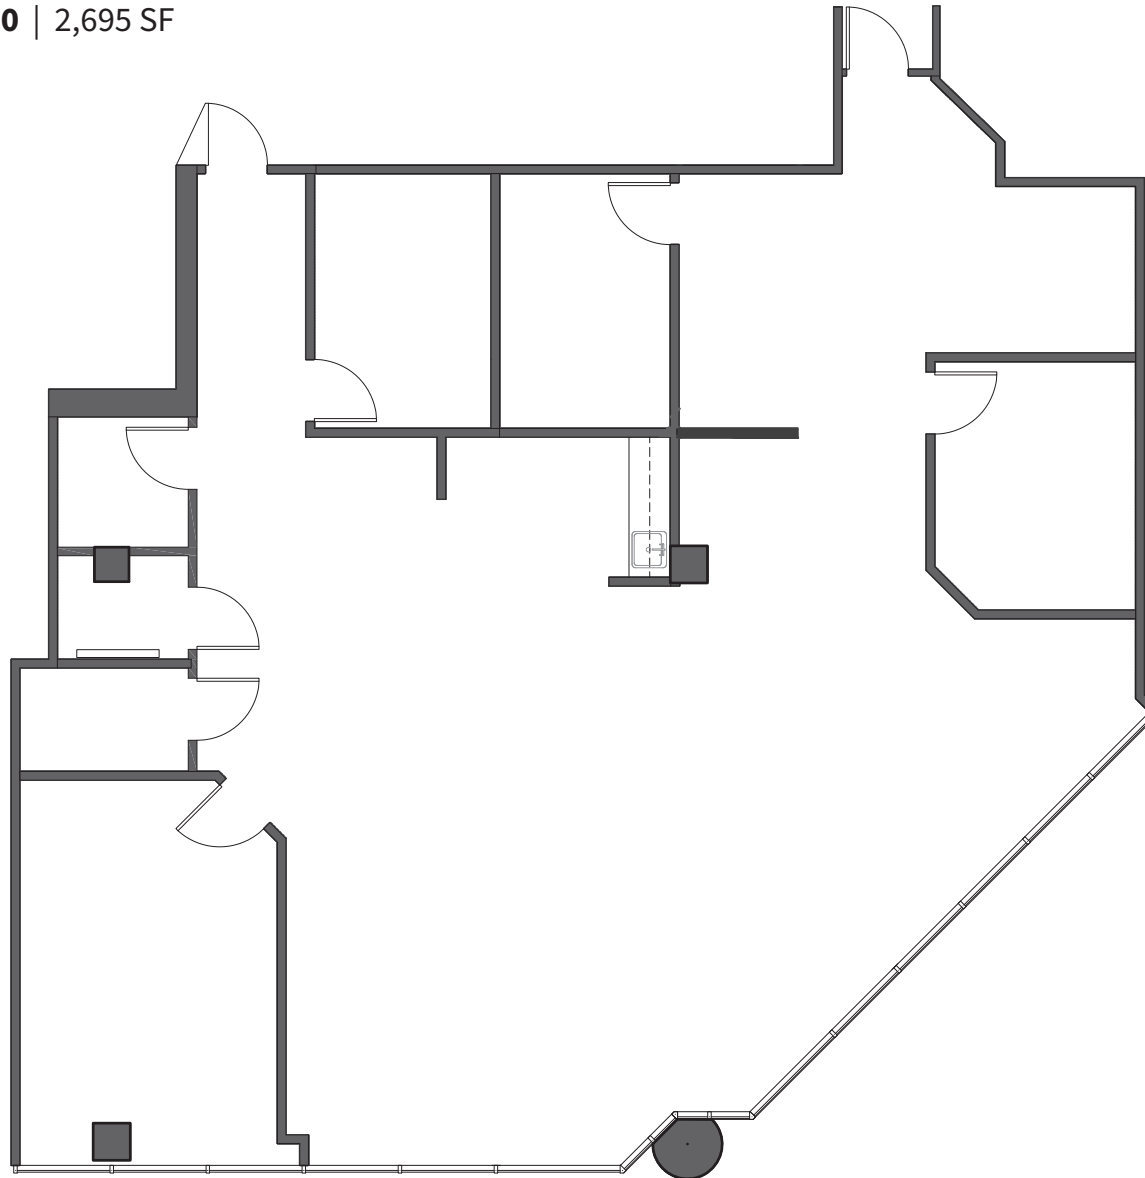

# MERIDIAN ONE

4350 West Cypress Street | Tampa

Suite 950 | 2,695 SF

Disclaimer: The above floor plan is not to scale.  
The available space shown is believed to be correct but is subject to change.

LAUREN COUP | 813.673.6006  
SR. DIRECTOR OF LEASING