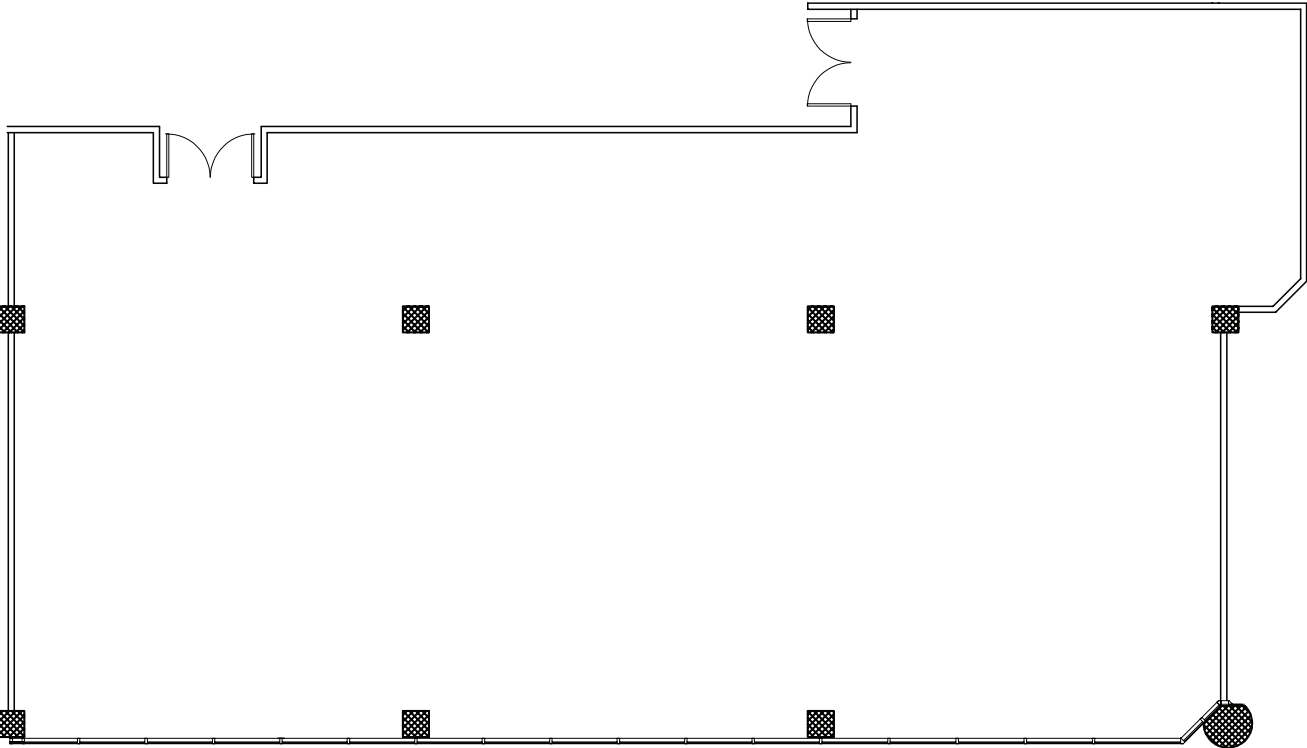

Meridian One

4350 West Cypress Street |

Tampa

Suite 940 | 4,380 RSF

Disclaimer: The above floor plan is not to scale.
The available space shown is believed to be correct but is subject to change.

Lauren Coup | 813-673-6006
SVP, Tampa Market Leader