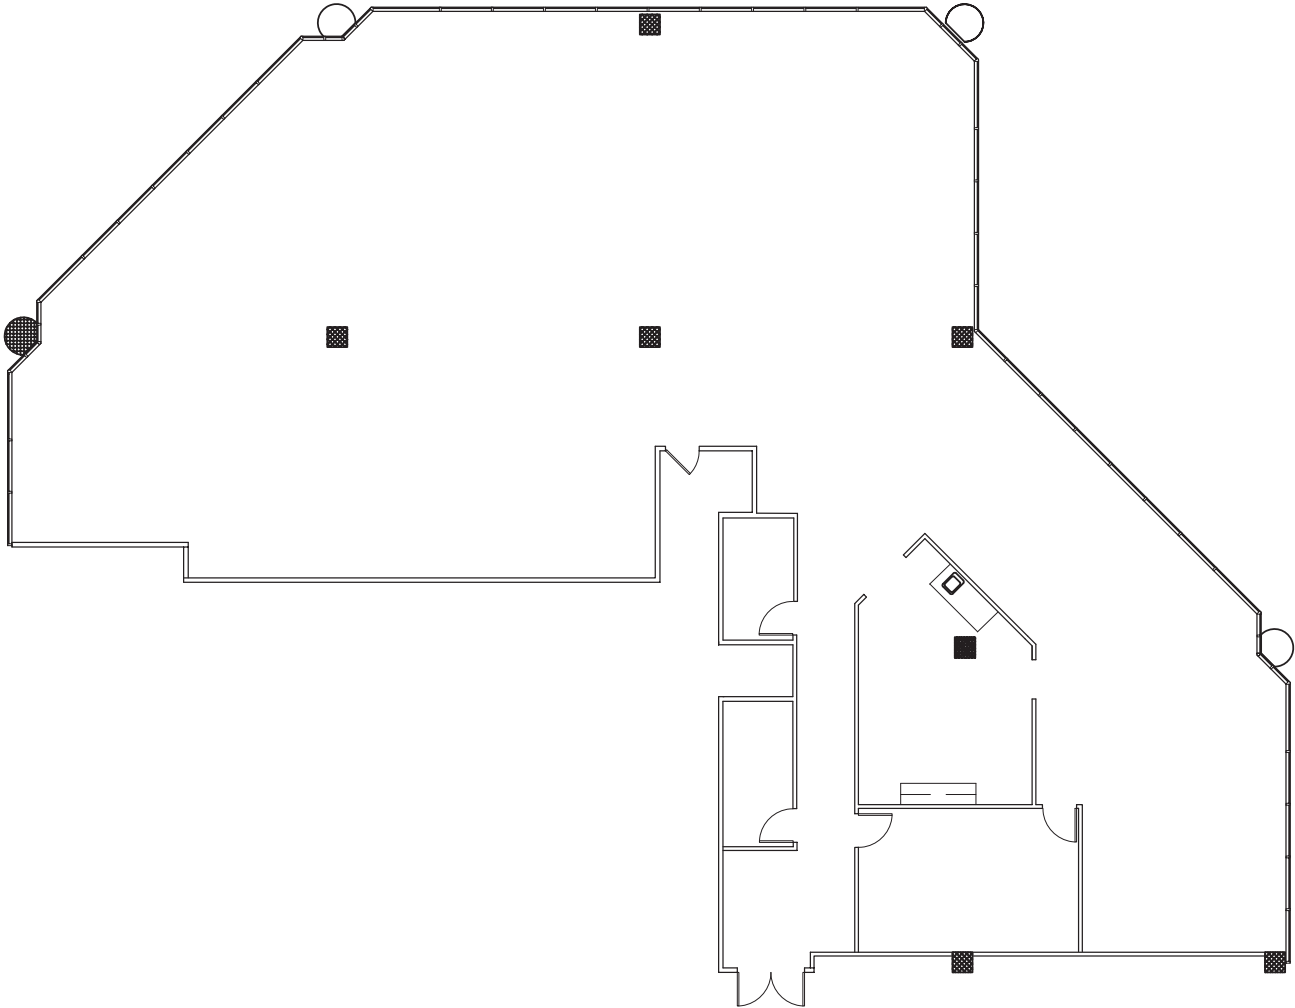

# Meridian One

4350 West Cypress Street | Tampa  
Suite 650 | 6,740 RSF

Disclaimer: The above floor plan is not to scale.  
The available space shown is believed to be correct but is subject to change.

Lauren Coup | 813-673-6006  
SVP, Tampa Market Leader