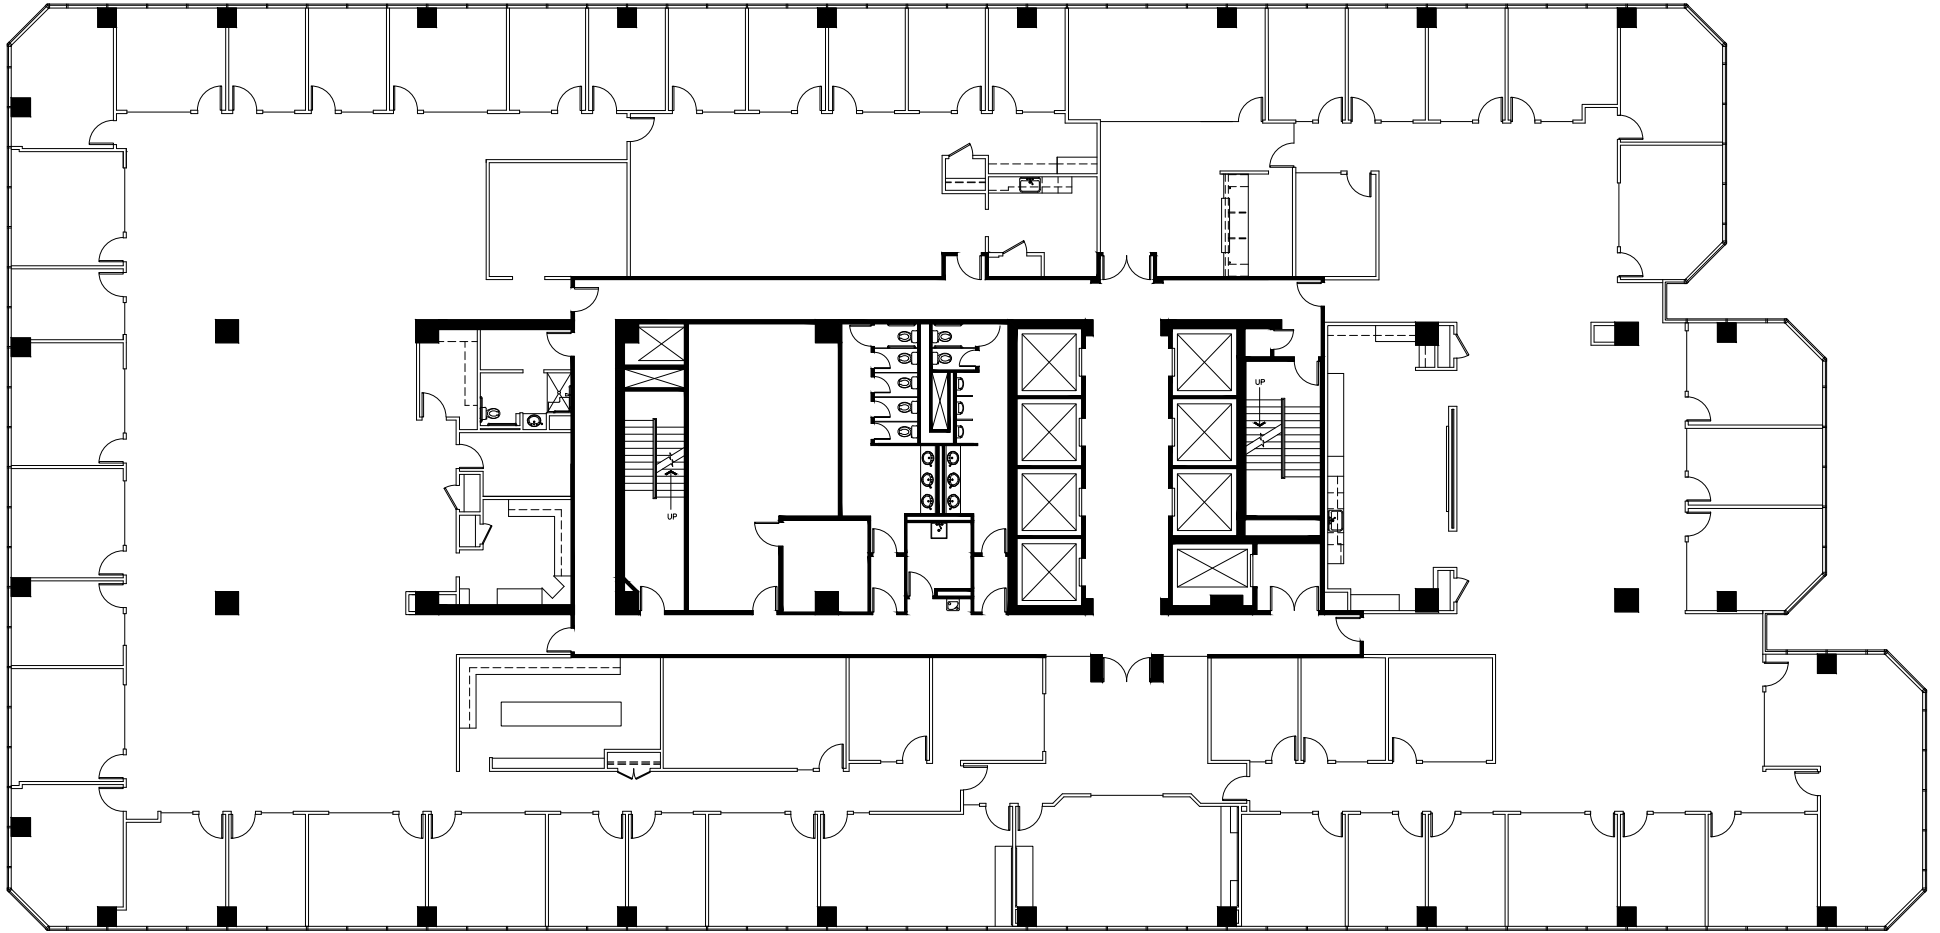

# Monarch Plaza

3414 Peachtree Road | Atlanta

Suite 500 | 26,386 RSF

Disclaimer: The above floor plans are not to scale. The available space shown is believed to be correct but is subject to change.

JOHN GRIMSLEY | 404.443.1875  
JOHN.GRIMSLEY@HIGHWOODS.COM