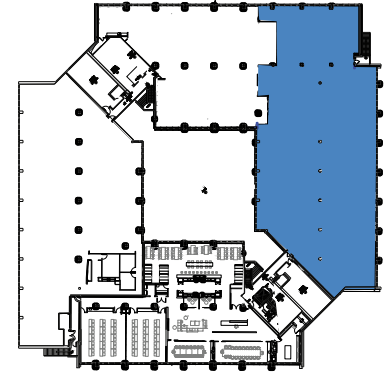

LAKESIDE

3407 Dr. ML King Blvd. | Tampa

Suite 200 | 10,968 RSF

Disclaimer: The above floor plan is not to scale.
The available space shown is believed to be correct but is subject to change.

LAUREN COUP | 813-673-6006
SVP, TAMPA MARKET LEADER