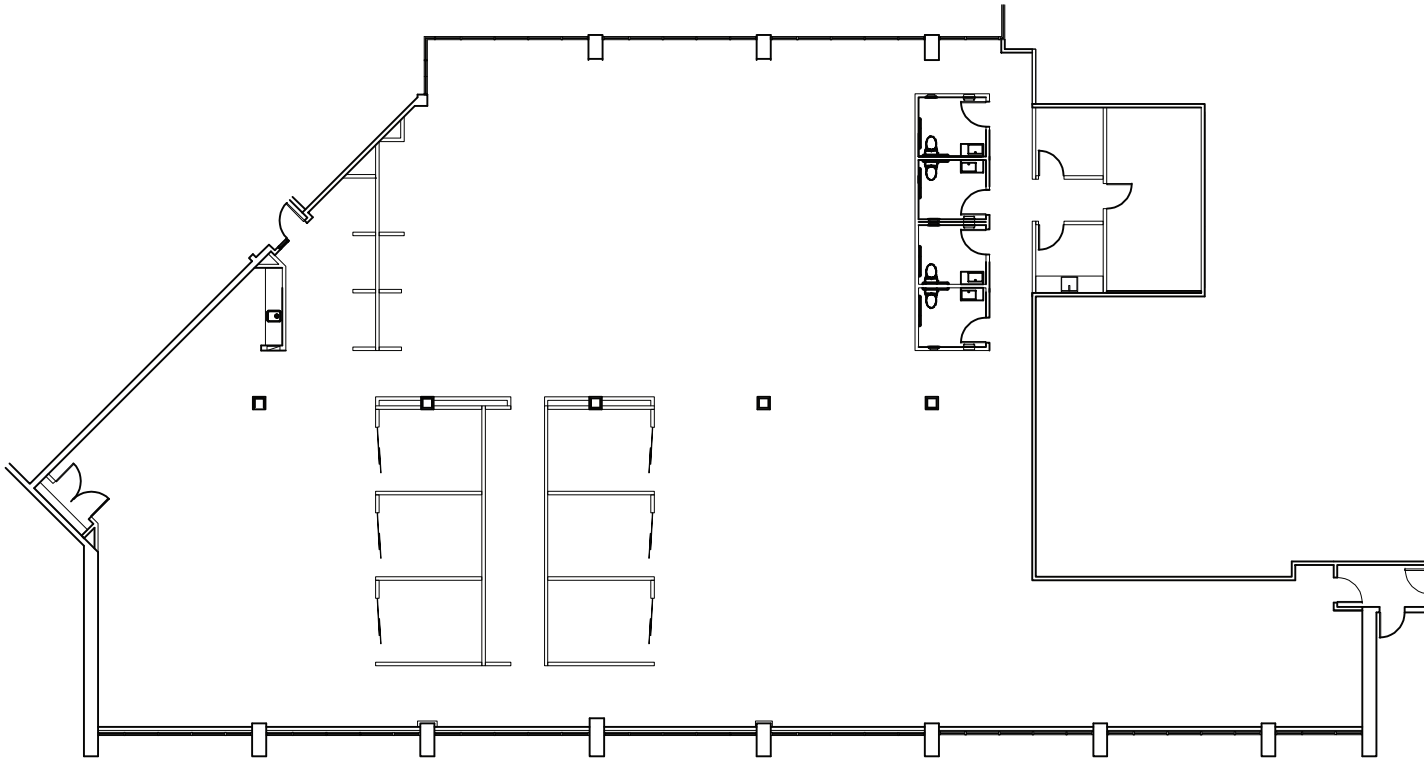

LAKESIDE

3407 Dr. ML King Blvd. | Tampa

Suite 200 | 10,968 RSF

Disclaimer: The above floor plan is not to scale.
The available space shown is believed to be correct but is subject to change.

LAUREN COUP | 813-673-6006
SVP, TAMPA MARKET LEADER