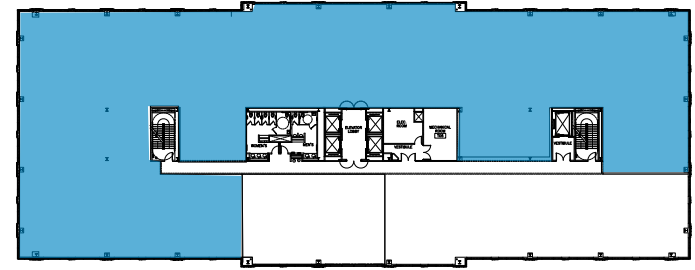

HIGHWOODS BAY CENTER

5426 Bay Center Drive | Tampa

Suite 700 | 22,233 SF

Disclaimer: The above floor plan is not to scale. Needs to be field verified.
The available space shown is believed to be correct but is subject to change.