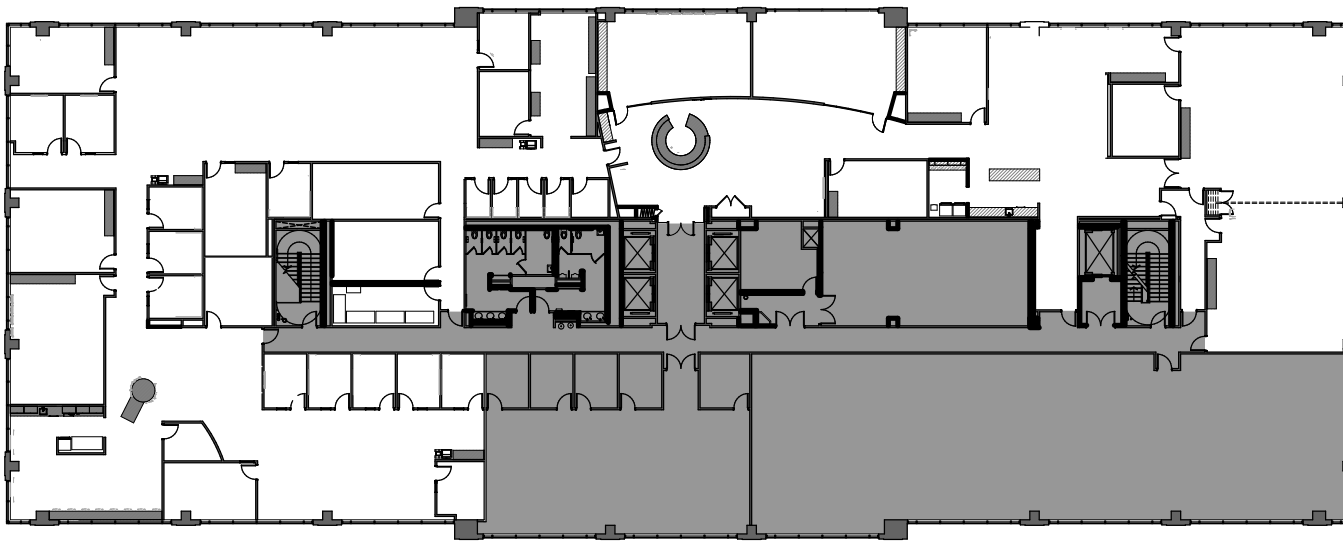

HIGHWOODS BAY CENTER

5426 Bay Center Drive | Tampa

Suite 700 | 22,233 SF

Disclaimer: The above floor plan is not to scale. Needs to be field verified.
The available space shown is believed to be correct but is subject to change.