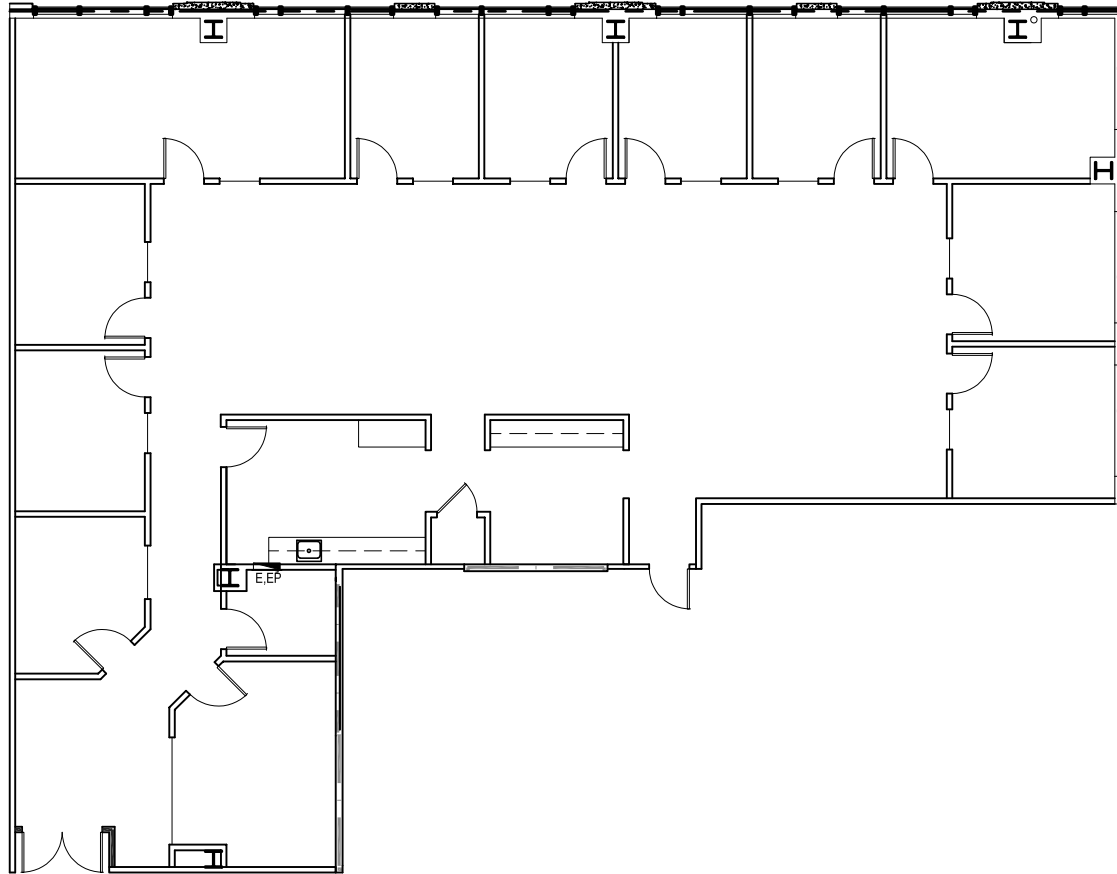

HIGHWOODS BAY CENTER

5426 Bay Center Drive | Tampa

Suite 575 | 4,534 SF

Disclaimer: The above floor plan is not to scale. Needs to be field verified.
The available space shown is believed to be correct but is subject to change.