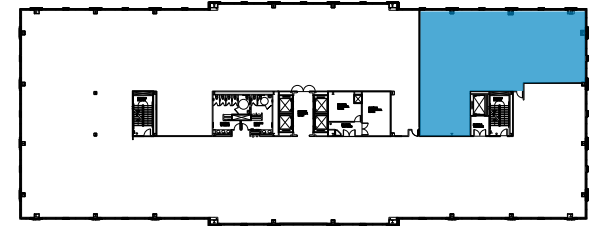

HIGHWOODS BAY CENTER

5426 Bay Center Drive | Tampa

Suite 575 | 4,534 SF

Disclaimer: The above floor plan is not to scale. Needs to be field verified.
The available space shown is believed to be correct but is subject to change.