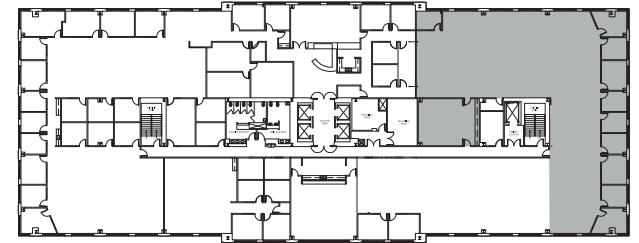

HIGHWOODS BAY CENTER

5426 Bay Center Drive | Tampa

Suite 480 | 7,804 SF 8,522

Disclaimer: The above floor plan is not to scale. Needs to be field verified. The available space shown is believed to be correct but is subject to change.