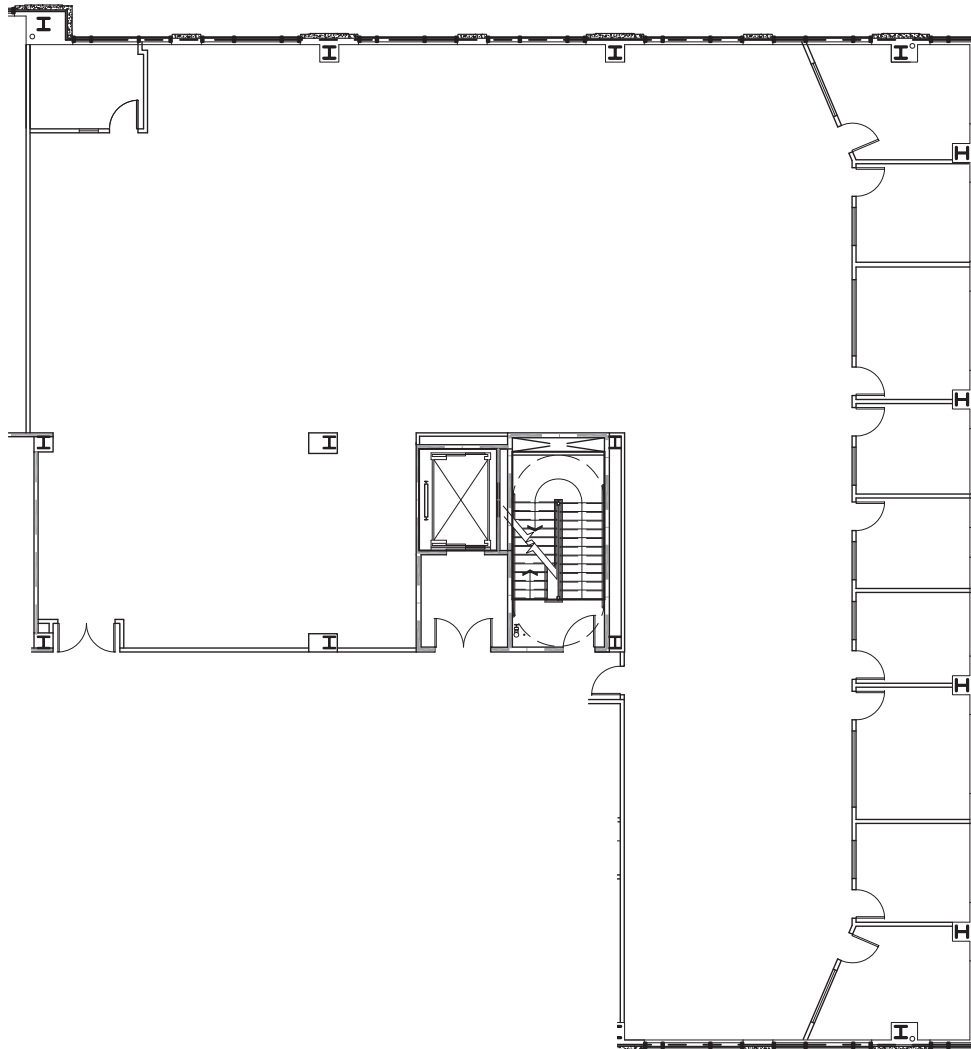

HIGHWOODS BAY CENTER

5426 Bay Center Drive | Tampa

Suite 480 | 7,804 SF 8,522

Disclaimer: The above floor plan is not to scale. Needs to be field verified. The available space shown is believed to be correct but is subject to change.