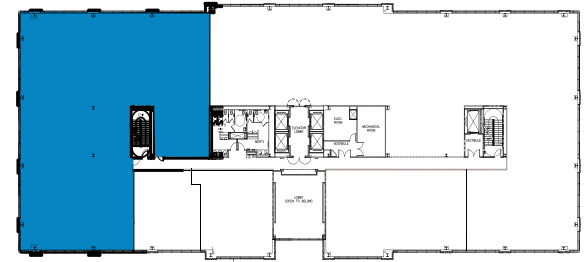

# HIGHWOODS BAY CENTER

5426 Bay Center Drive | Tampa

Suite 220 | 9,799 SF

Disclaimer: The above floor plan is not to scale. Needs to be field verified. The available space shown is believed to be correct but is subject to change.