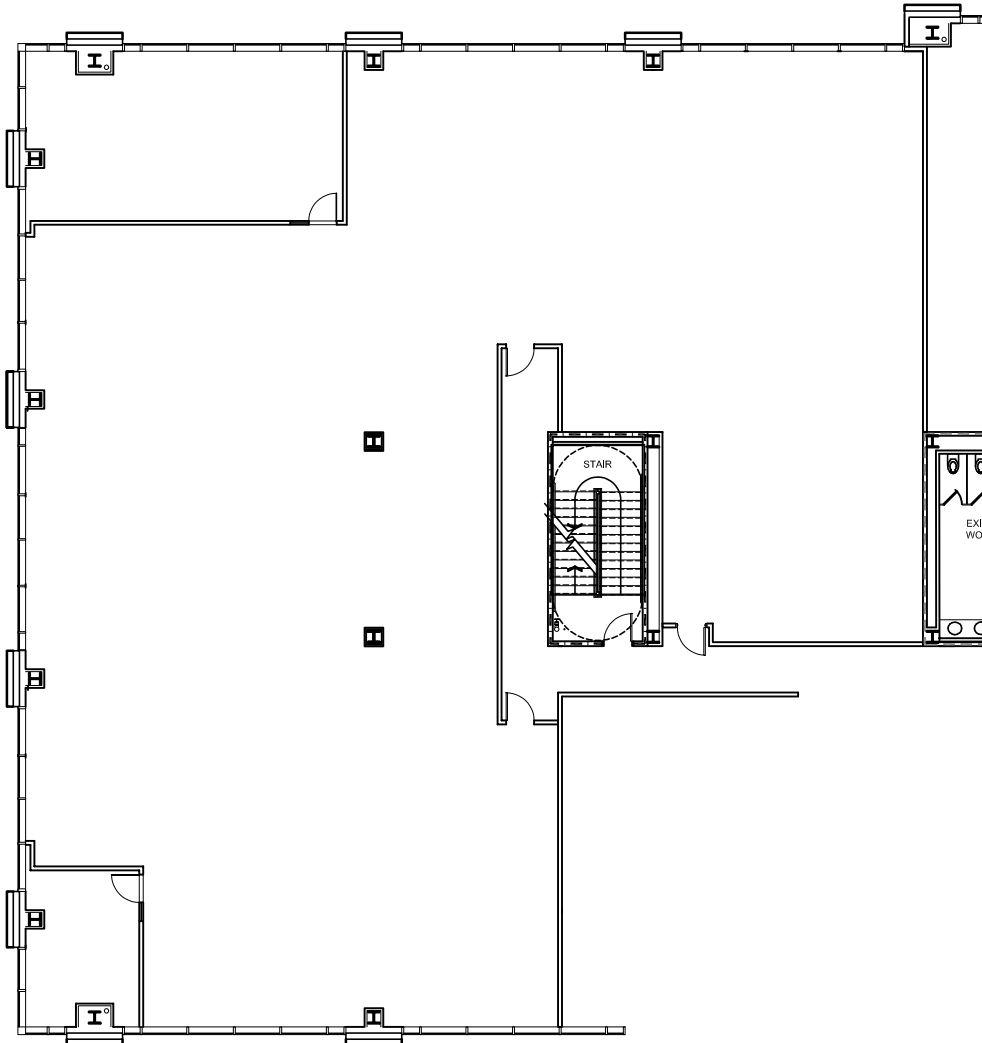

# HIGHWOODS BAY CENTER

5426 Bay Center Drive | Tampa

Suite 220 | 9,799 SF

Disclaimer: The above floor plan is not to scale. Needs to be field verified. The available space shown is believed to be correct but is subject to change.