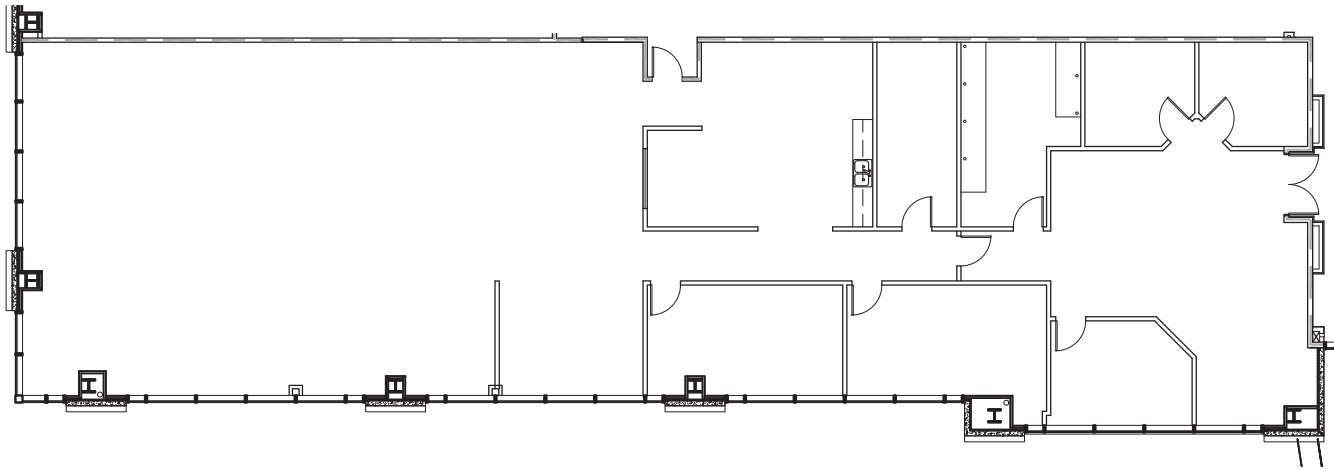

HIGHWOODS BAY CENTER

5426 Bay Center Drive | Tampa

Suite 150 | 5,529 SF

Disclaimer: The above floor plan is not to scale. Needs to be field verified.
The available space shown is believed to be correct but is subject to change.