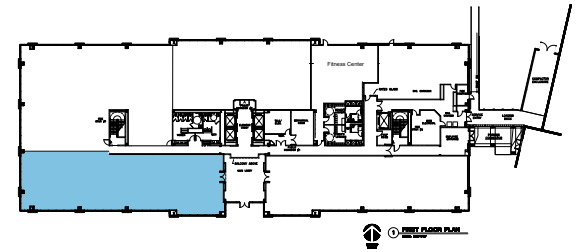

HIGHWOODS BAY CENTER

5426 Bay Center Drive | Tampa

Suite 150 | 5,529 SF

Disclaimer: The above floor plan is not to scale. Needs to be field verified.
The available space shown is believed to be correct but is subject to change.