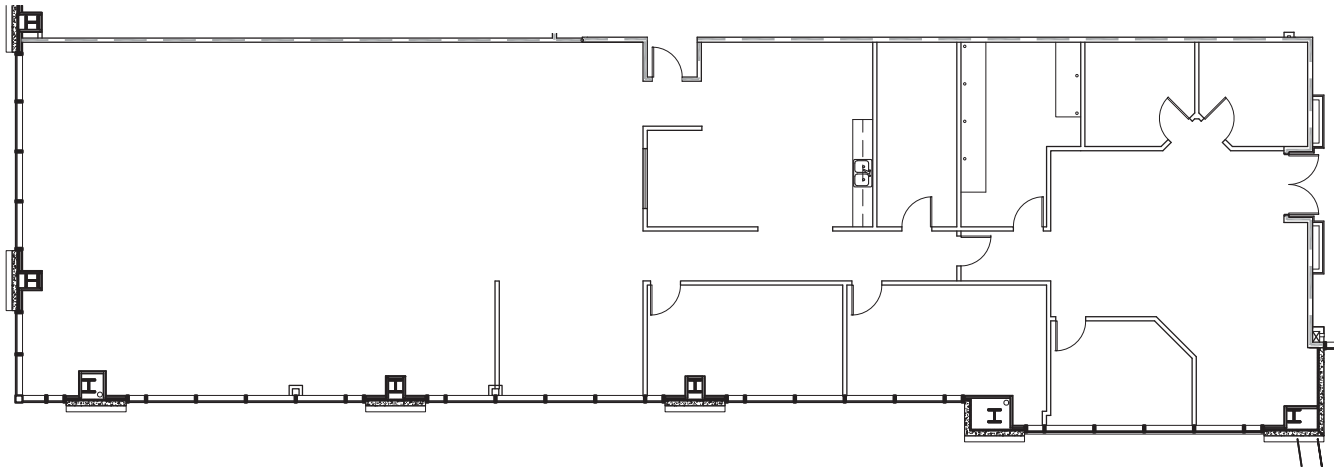

HIGHWOODS BAY CENTER

5426 Bay Center Drive | Tampa

Suite 150 | 5,529 SF

Disclaimer: The above floor plan is not to scale. Needs to be field verified.
The available space shown is believed to be correct but is subject to change.