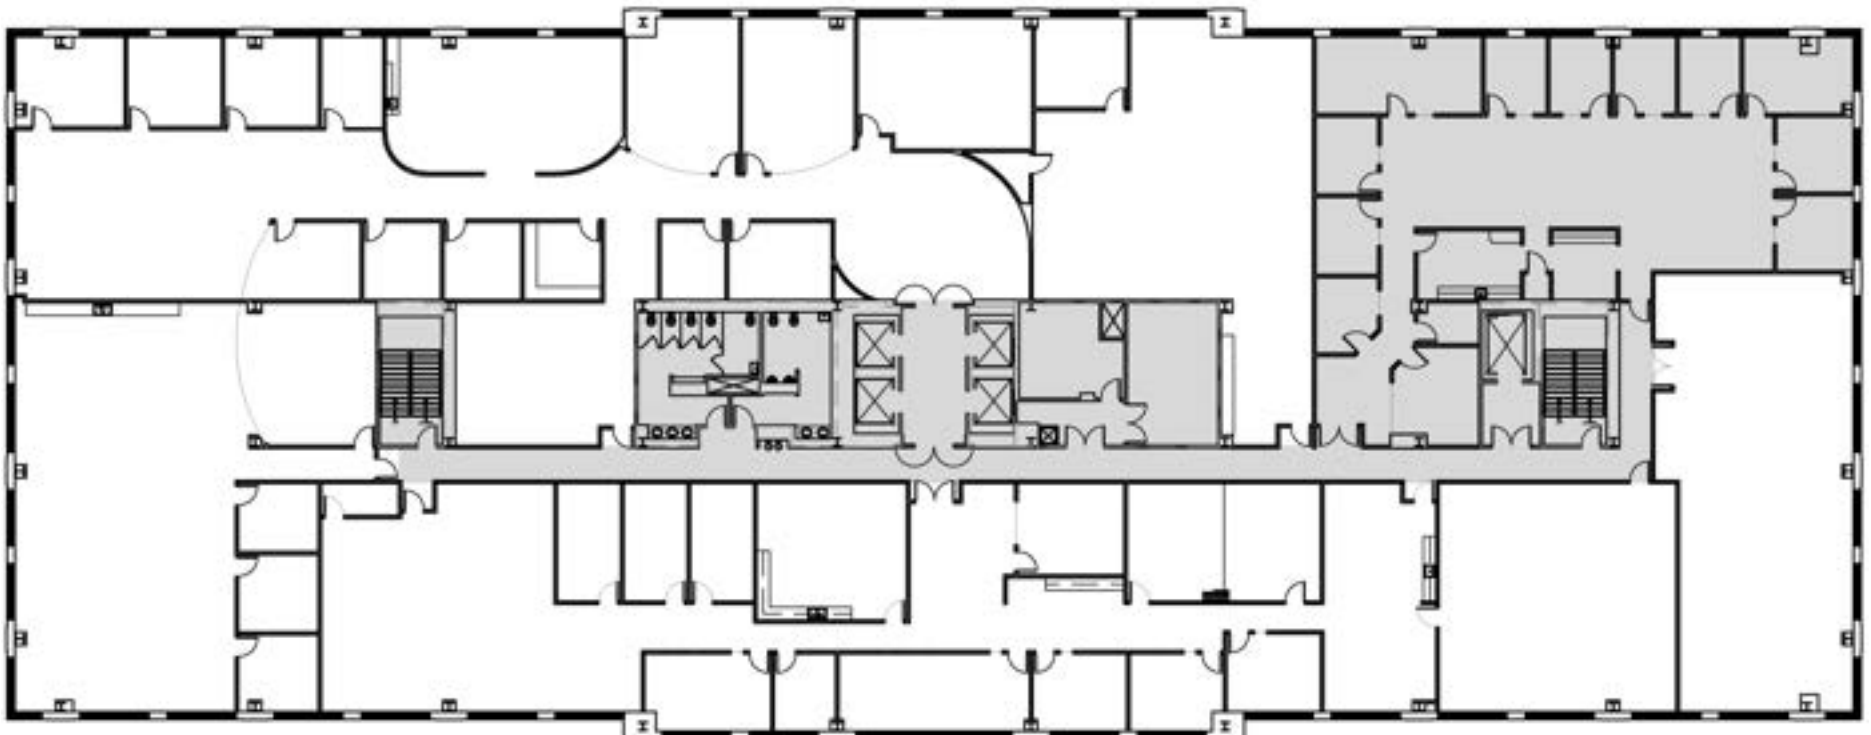

HIGHWOODS BAY CENTER

5426 Bay Center Drive | Tampa

Suite 500 | 26,553 SF

LAUREN COUP | 813-673-6006
SVP, TAMPA MARKET LEADER

BRAD HEETER | 813-673-6003
SR. LEASING REPRESENTATIVE