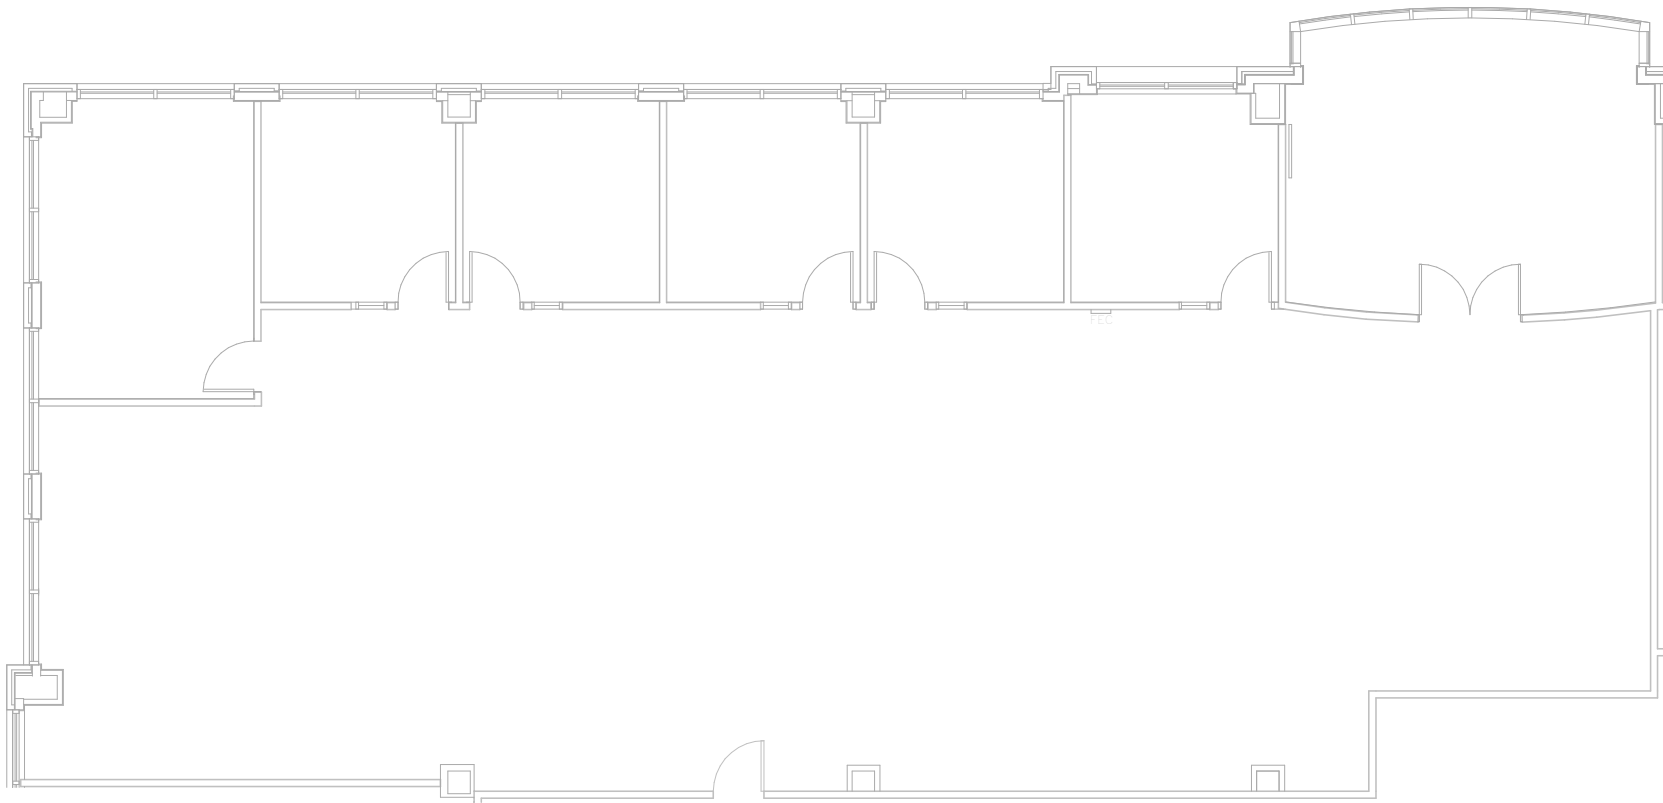

# HICKORY TRACE

104 Continental Place | Brentwood

**Suite 350** | 4,782 RSF

Disclaimer: The above floor plans are not to scale. The available space shown is believed to be correct but is subject to change.