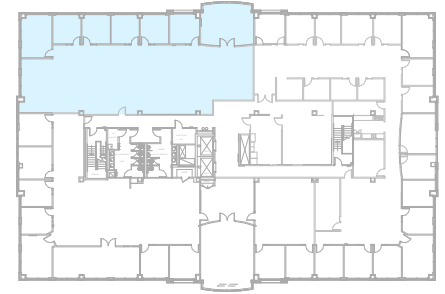

# HICKORY TRACE

104 Continental Place | Brentwood

**Suite 350** | 4,782 RSF

Disclaimer: The above floor plans are not to scale. The available space shown is believed to be correct but is subject to change.