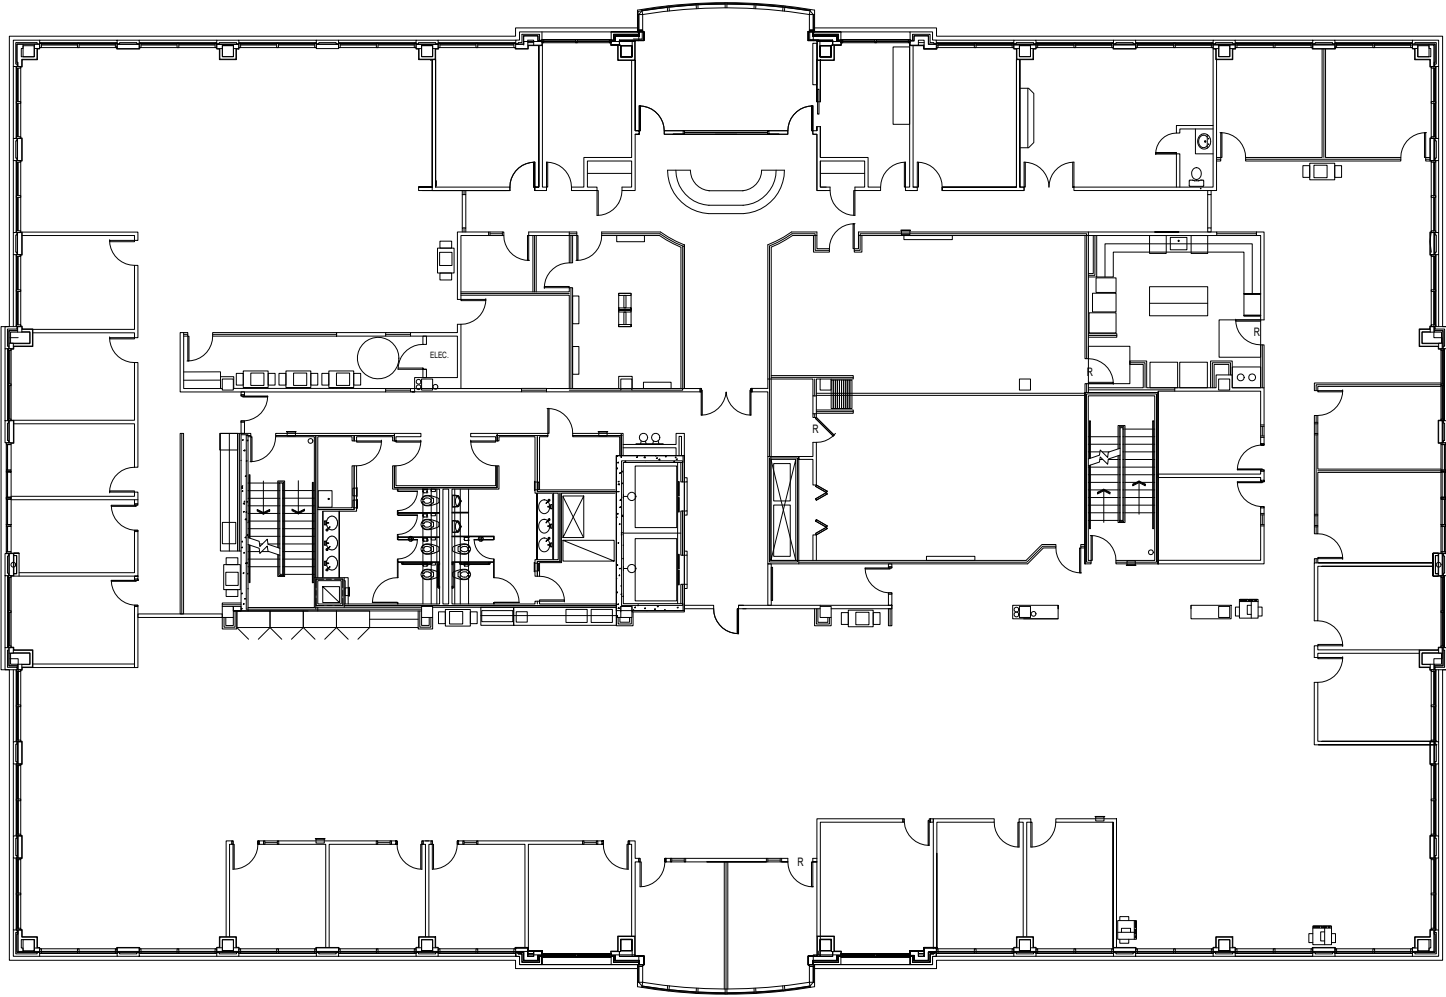

HICKORY TRACE

104 Continental Place | Brentwood

Suite 200 | 20,343 RSF

Disclaimer: The above floor plans are not to scale. The available space shown is believed to be correct but is subject to change.

JOHN GREEN | 615-320-5566
JOHN.GREEN@HIGHWOODS.COM