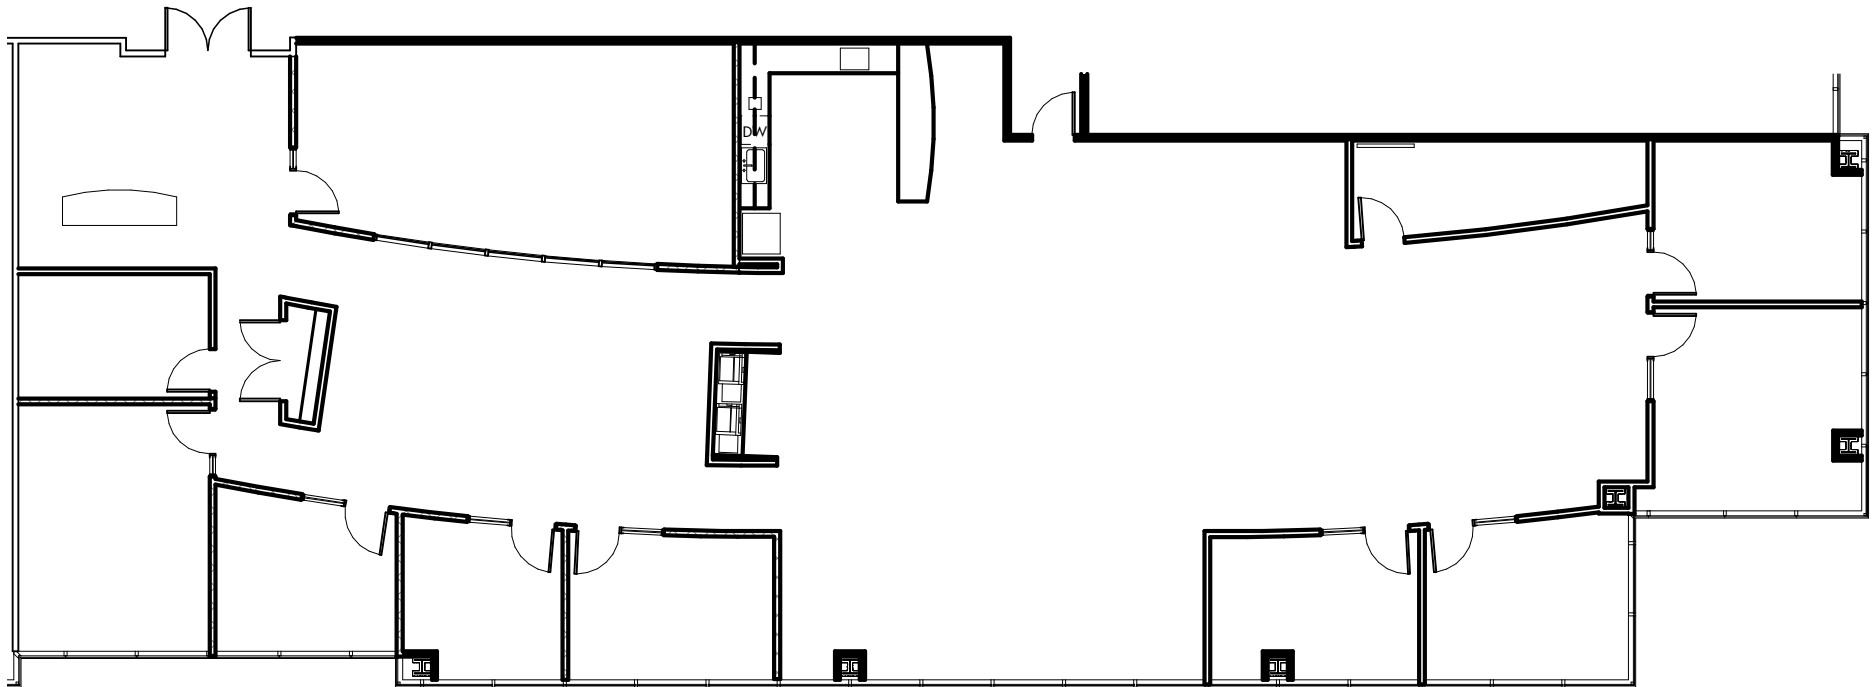

GLENLAKE FIVE

4131 ParkLake Avenue | Raleigh

Suite 460 | 6,263 RSF

Disclaimer: The above floor plans are not to scale. The available space shown is a representative layout.

JOHN HOGAN | 919-875-6617
JOHN.HOGAN@HIGHWOODS.COM