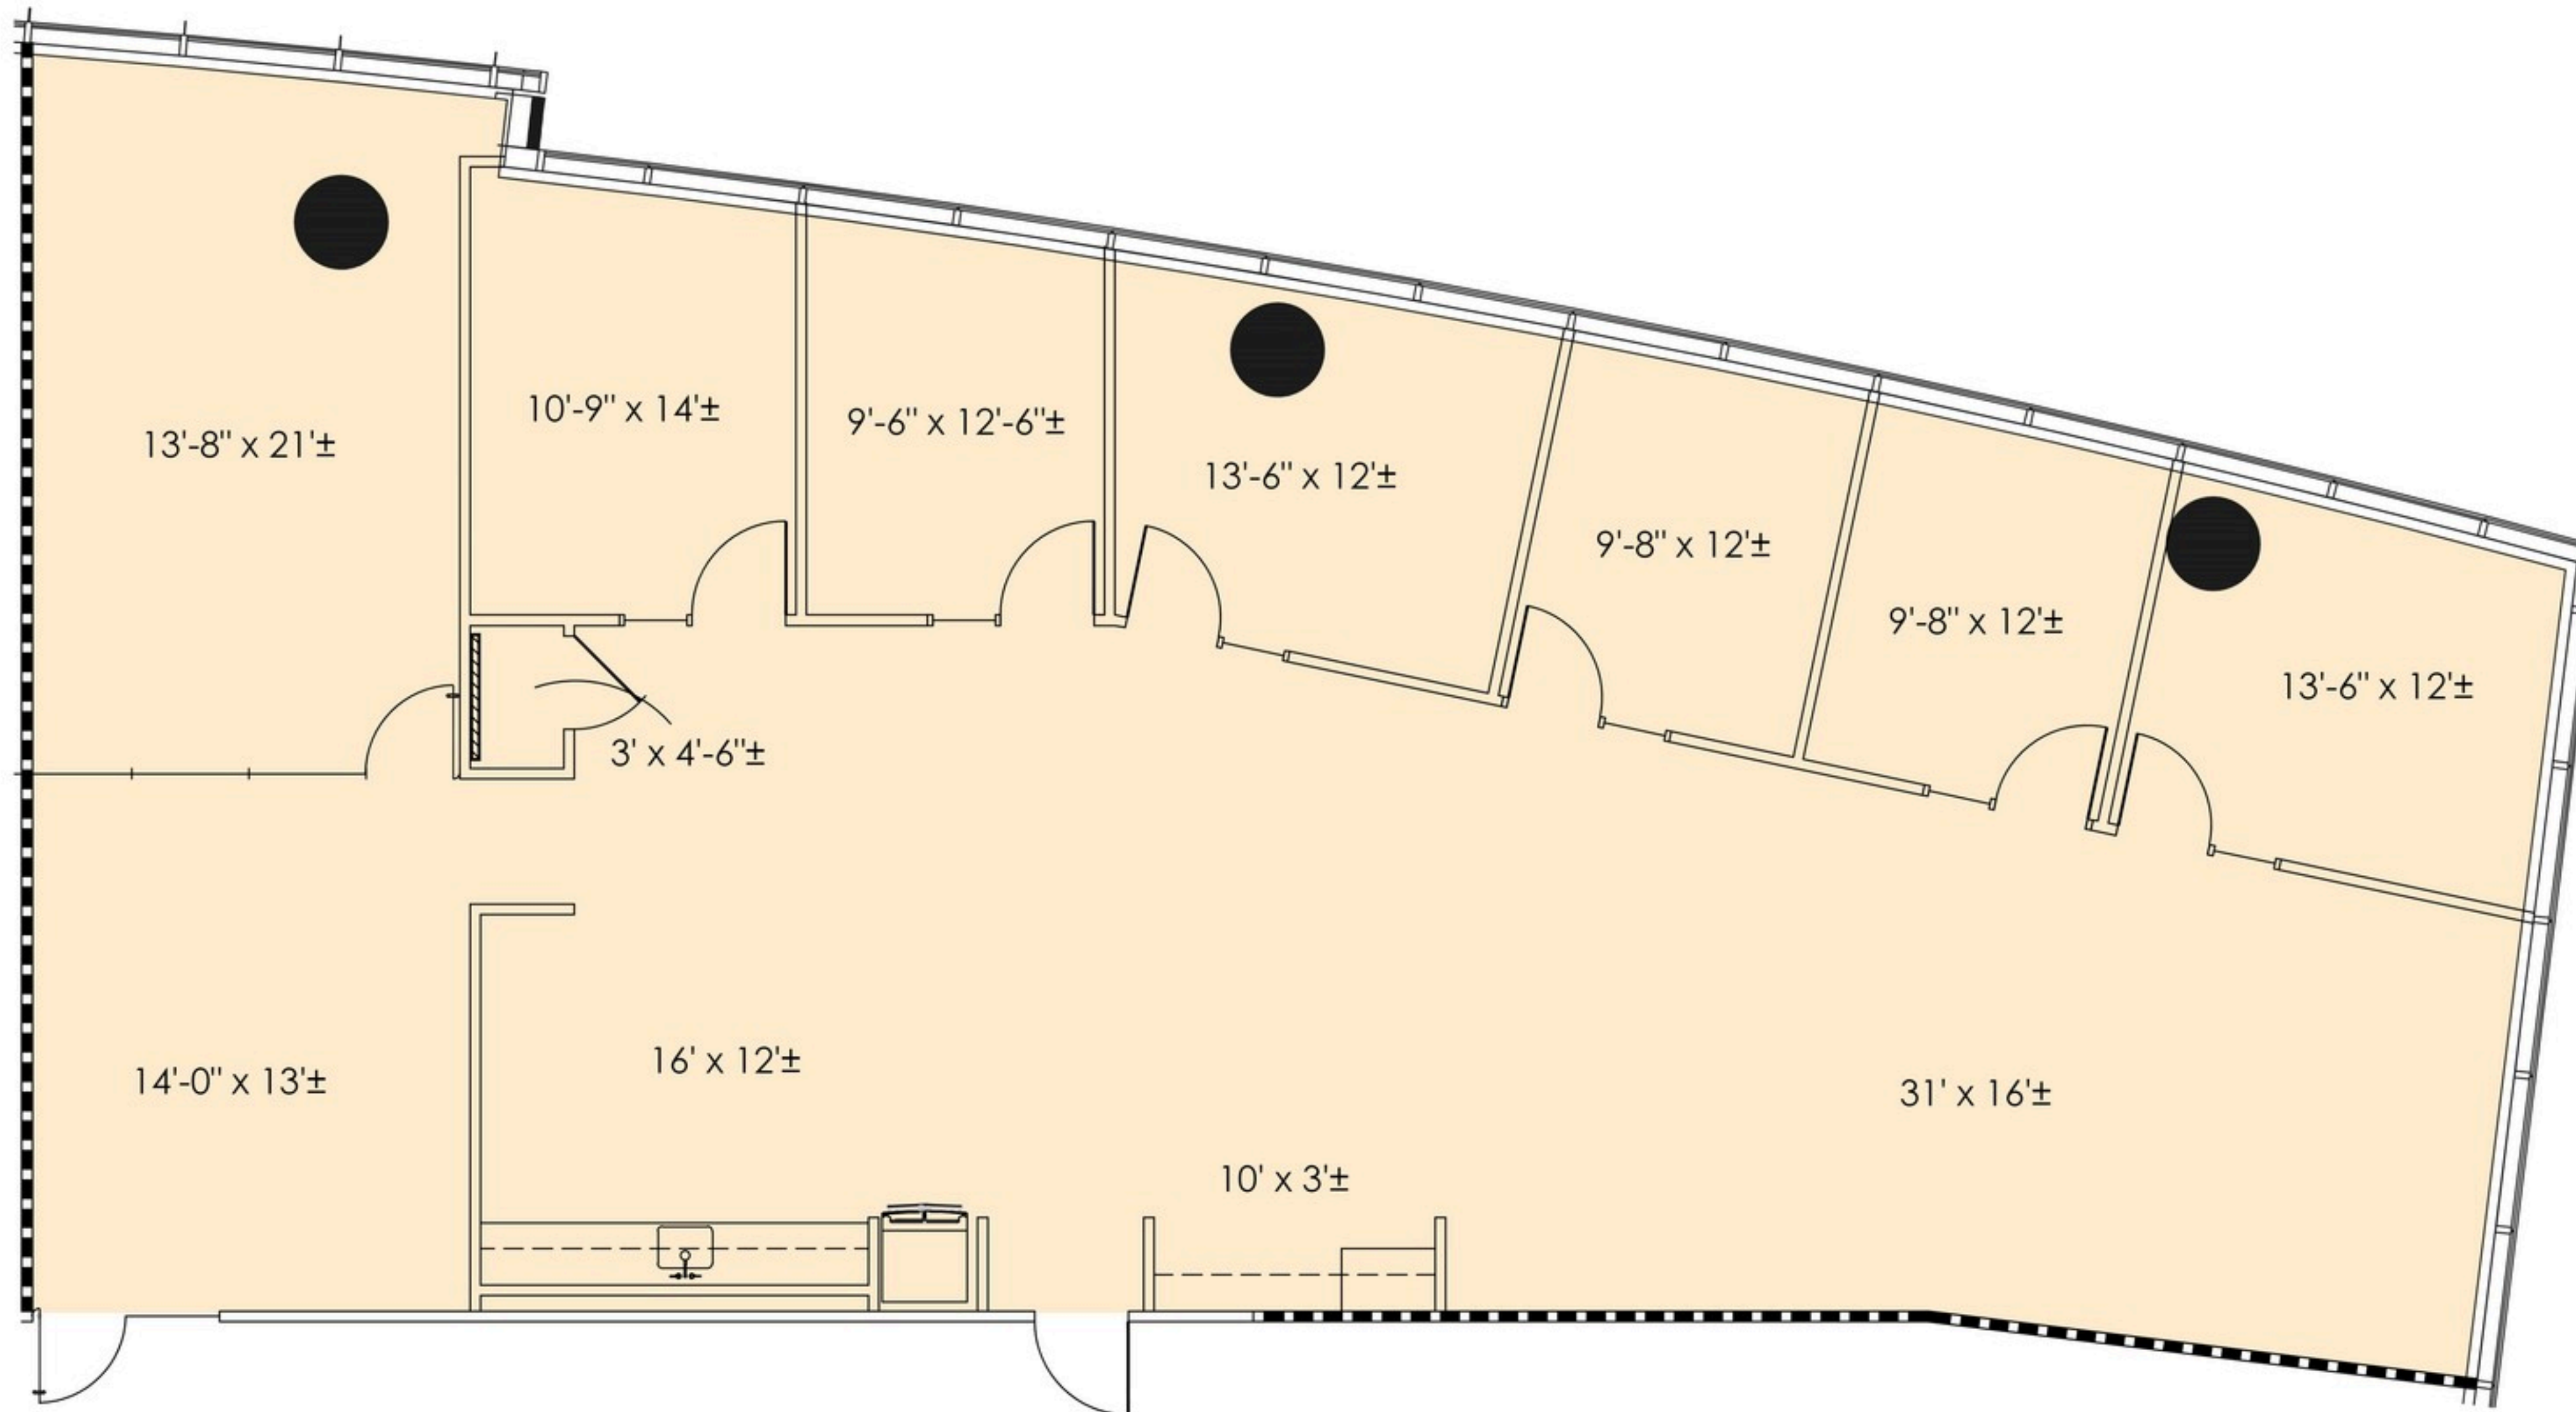

# GranitePark6

5525 Granite Parkway  
Plano, TX 75024  
granitepark6.com

Suite 625  
3,599 RSF

KEY PLAN 