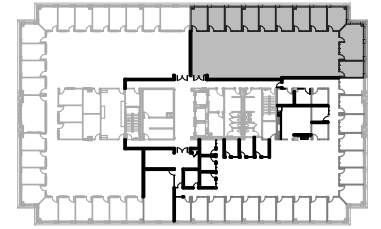

# GLENLAKE SIX

4130 ParkLake Avenue | Raleigh

Suite 260 | 5,306 RSF

Disclaimer: The above floor plans are not to scale. The available space shown is a representative layout.

JOHN HOGAN | 919-875-6617  
JOHN.HOGAN@HIGHWOODS.COM