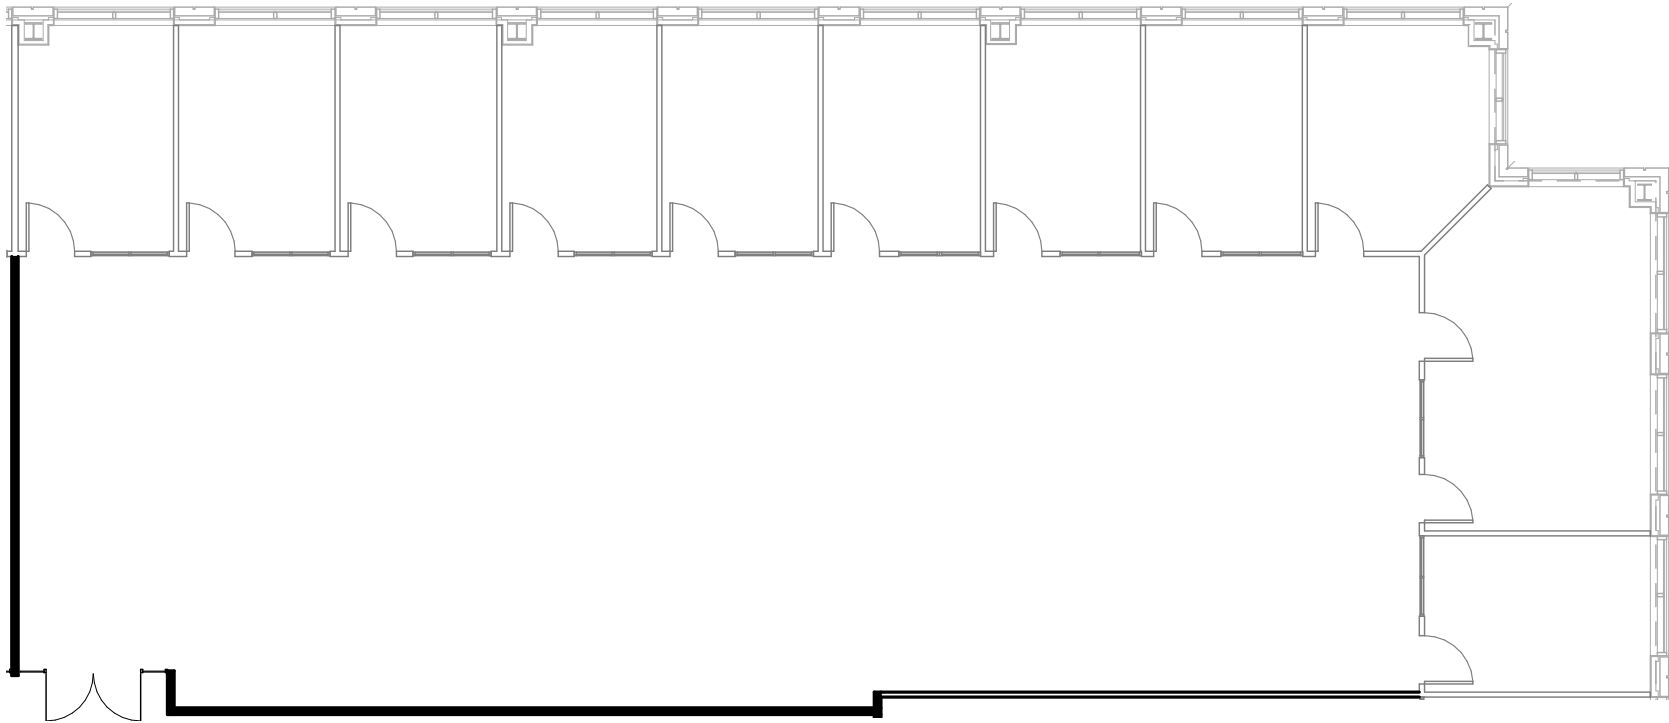

# GLENLAKE SIX

4130 ParkLake Avenue | Raleigh

Suite 260 | 5,306 RSF

Disclaimer: The above floor plans are not to scale. The available space shown is a representative layout.

JOHN HOGAN | 919-875-6617  
JOHN.HOGAN@HIGHWOODS.COM