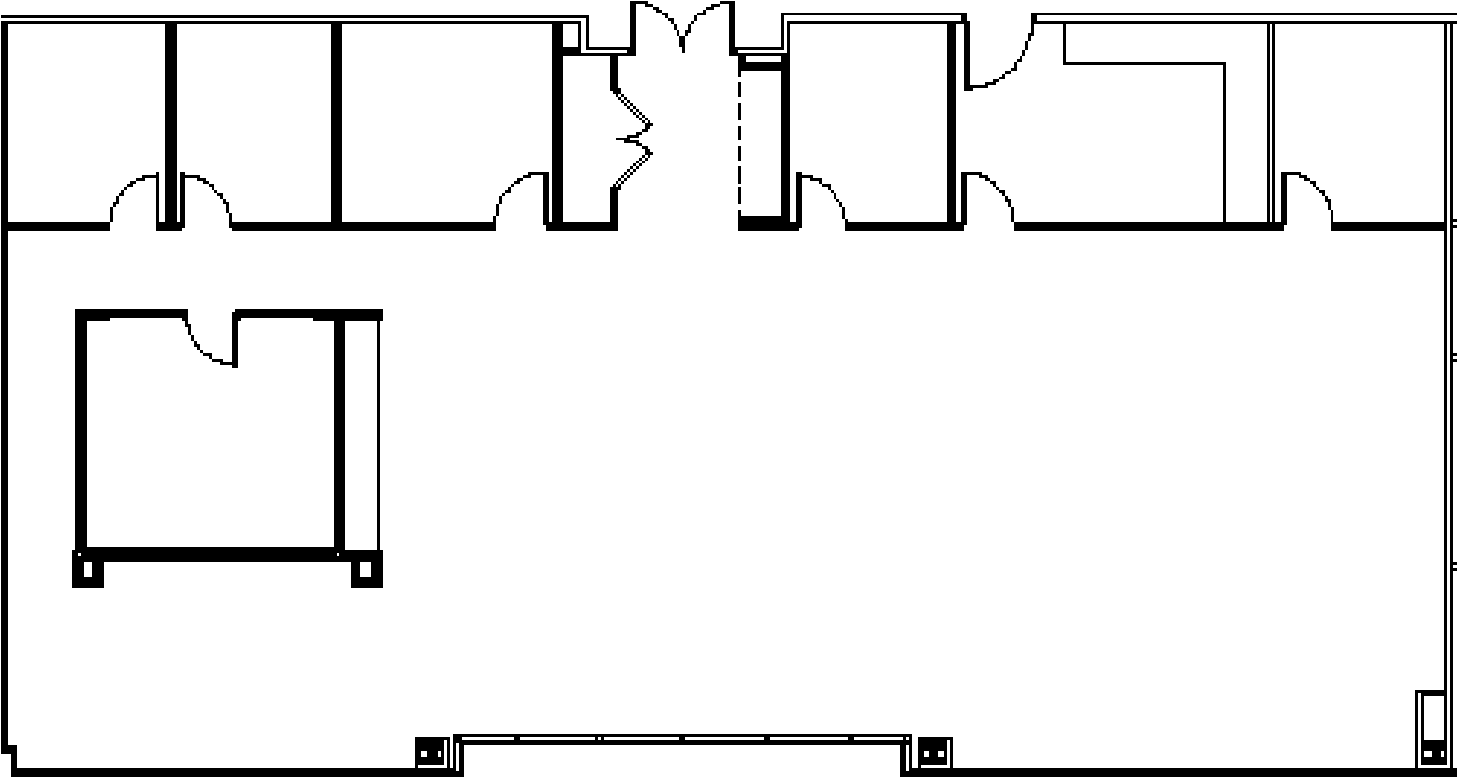

GLENLAKE FIVE

4131 ParkLake Avenue | Raleigh

Suite 560 | 4,038 RSF

Disclaimer: The above floor plans are not to scale. The available space shown is a representative layout.