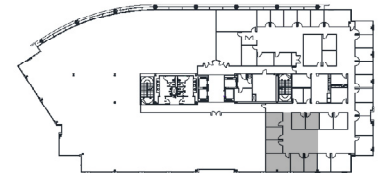

GLENLAKE FIVE

4131 ParkLake Avenue | Raleigh

Suite 230 | 2,055 RSF

Disclaimer: The above floor plans are not to scale. The available space shown is a representative layout.

JOHN HOGAN | 919-875-6617
JOHN.HOGAN@HIGHWOODS.COM