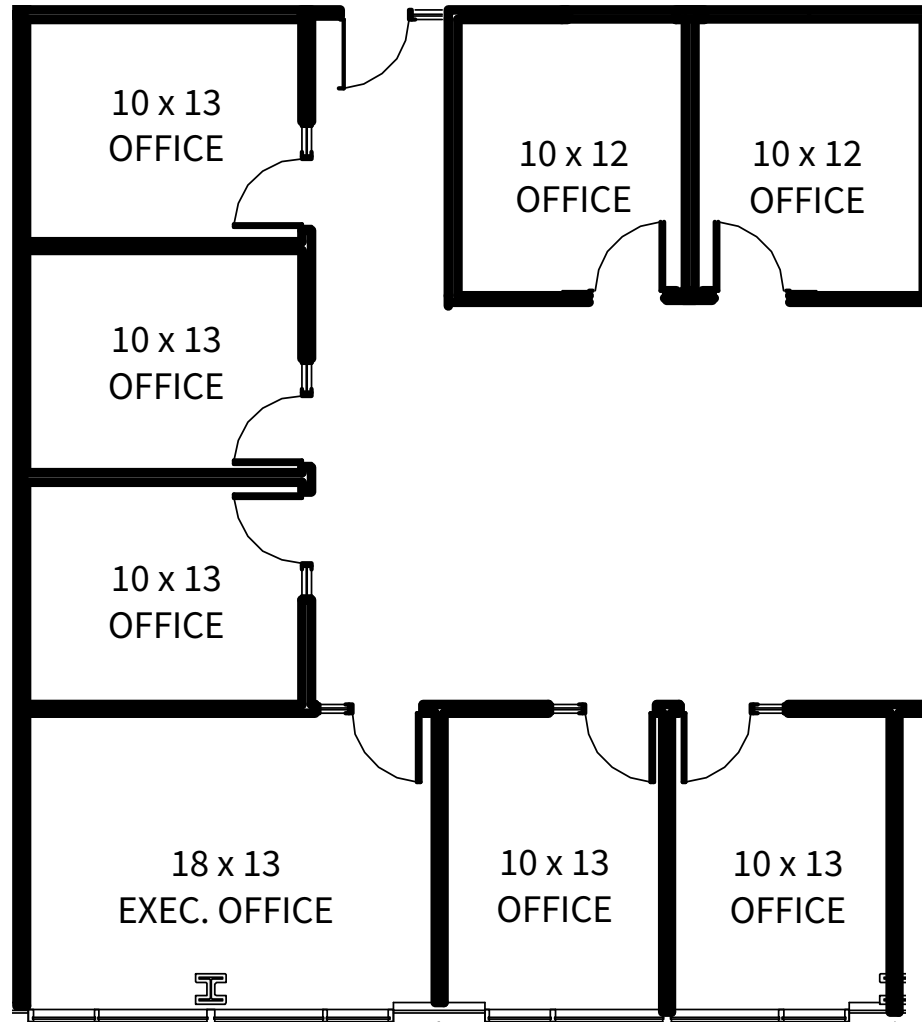

GLENLAKE FIVE

4131 ParkLake Avenue | Raleigh

Suite 230 | 2,055 RSF

Disclaimer: The above floor plans are not to scale. The available space shown is a representative layout.

JOHN HOGAN | 919-875-6617
JOHN.HOGAN@HIGHWOODS.COM