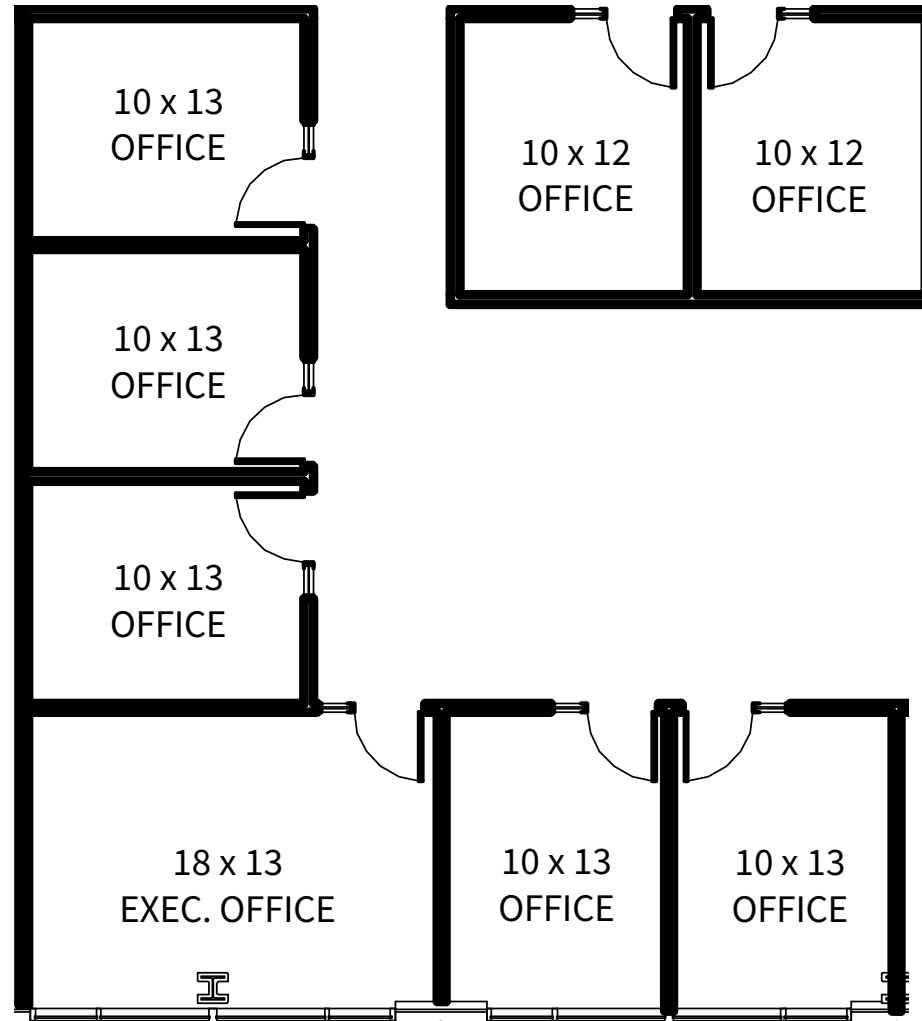

# GLENLAKE FIVE

4131 ParkLake Avenue | Raleigh

Suite 230 | 2,055 RSF

Disclaimer: The above floor plans are not to scale. The available space shown is a representative layout.

JOHN HOGAN | 919-875-6617  
JOHN.HOGAN@HIGHWOODS.COM