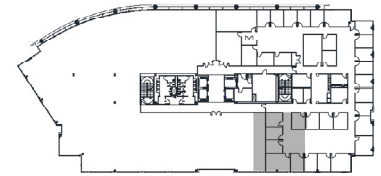

# GLENLAKE FIVE

4131 ParkLake Avenue | Raleigh

Suite 230 | 2,055 RSF

Disclaimer: The above floor plans are not to scale. The available space shown is a representative layout.

JOHN HOGAN | 919-875-6617  
JOHN.HOGAN@HIGHWOODS.COM