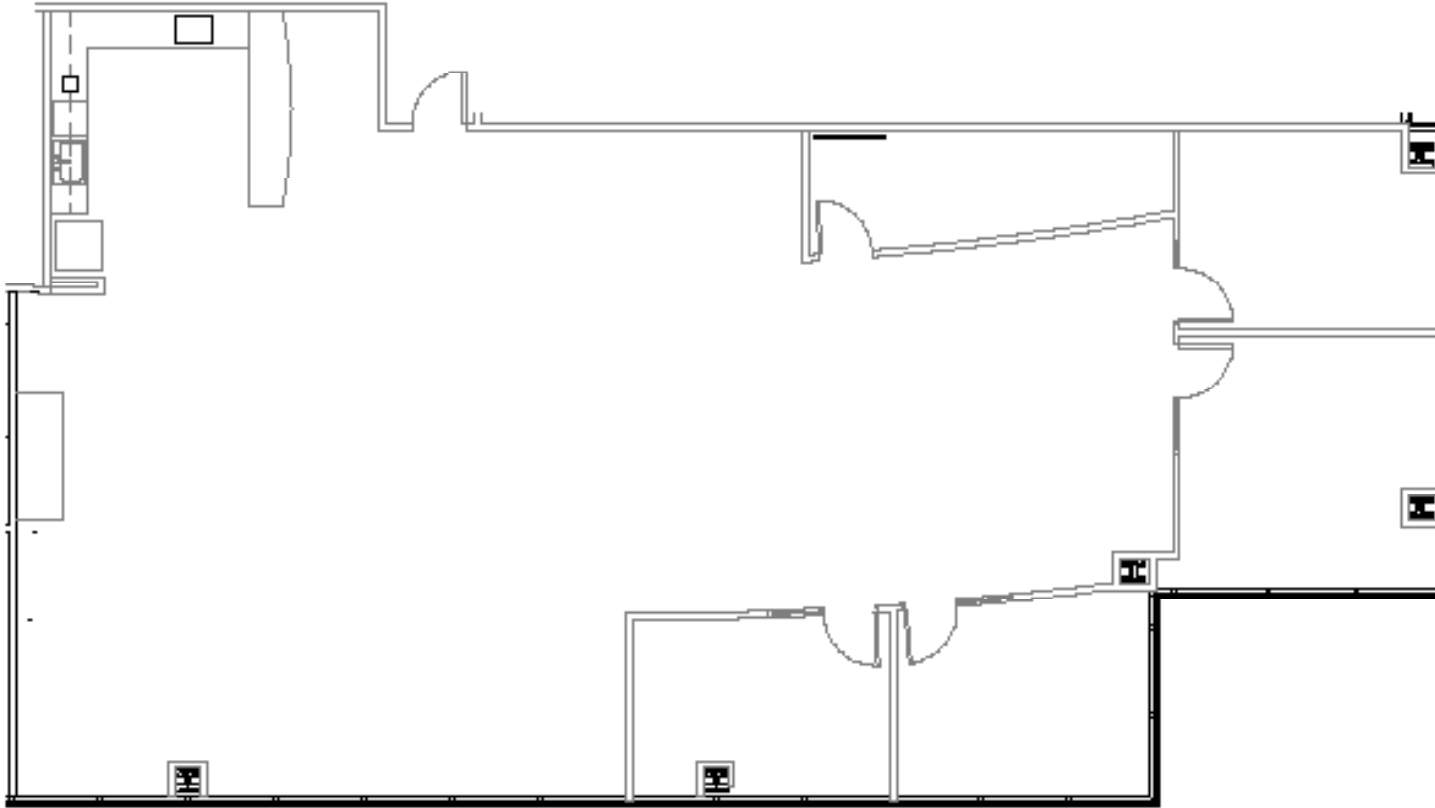

GLENLAKE FIVE

4131 ParkLake Avenue | Raleigh

Suite 460 | 3,536 RSF

Disclaimer: The above floor plans are not to scale. The available space shown is a representative layout.

JOHN HOGAN | 919-875-6617
JOHN.HOGAN@HIGHWOODS.COM