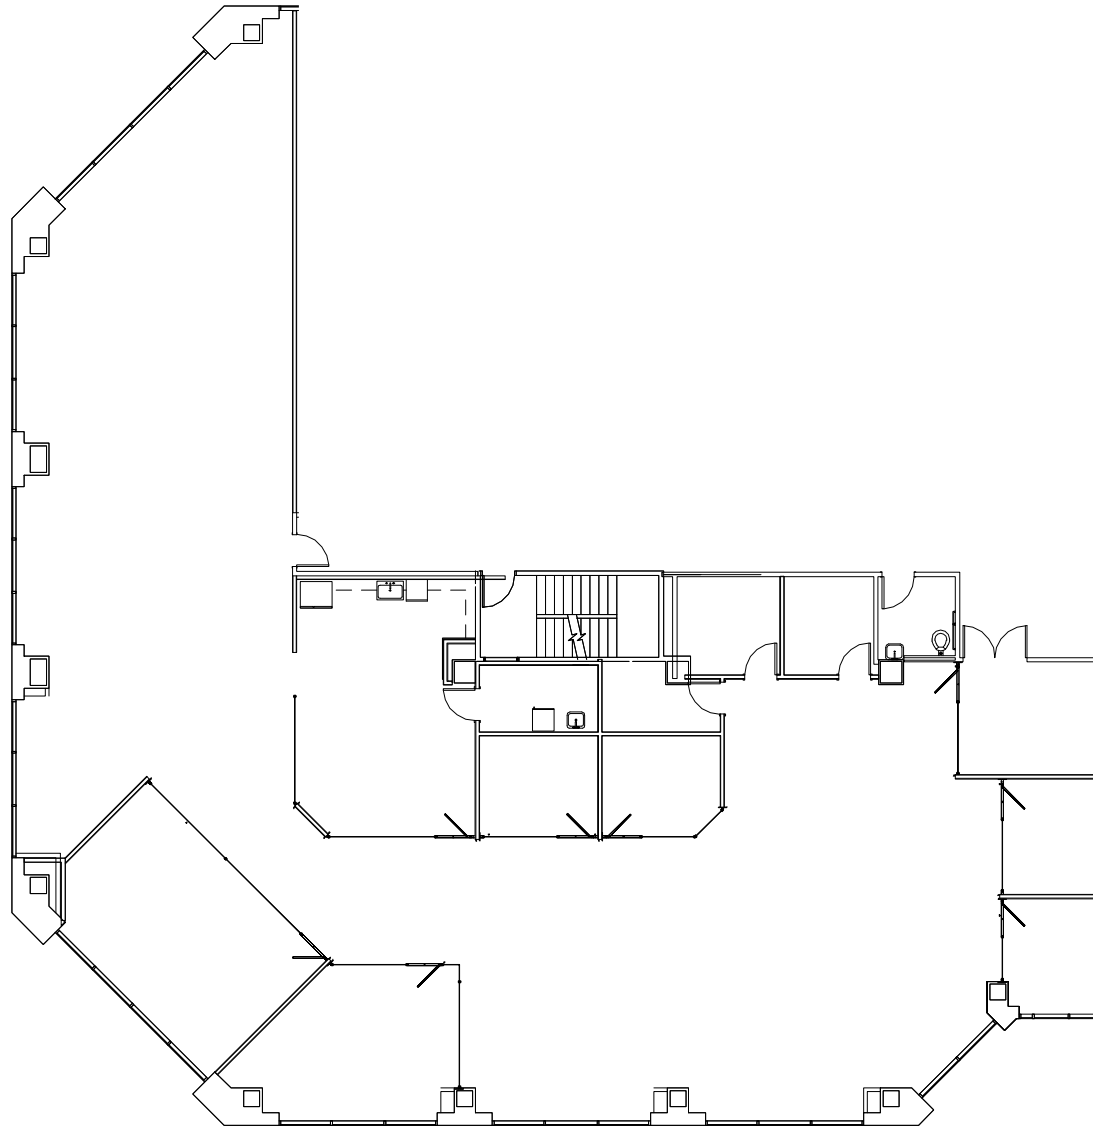

# FORUM 2

8521 Six Forks Road | Raleigh

Suite 410 | 6,440 RSF

Disclaimer: The above floor plan is not to scale. The available space shown is believed to be correct but is subject to change.