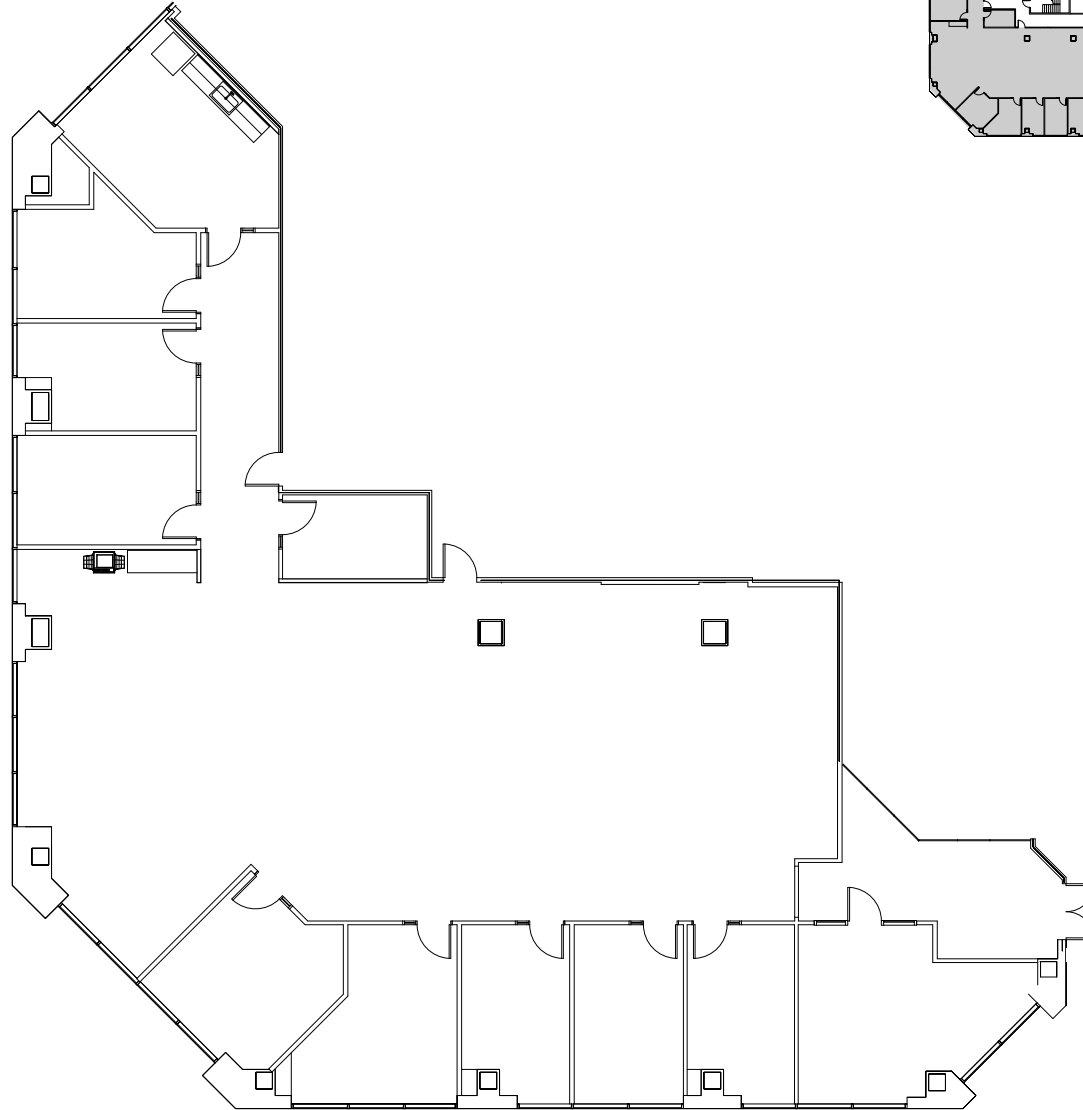

FORUM 2

8521 Six Forks Road | Raleigh

Suite 110 | 5,517 RSF

Disclaimer: The above floor plan is not to scale. The available space shown is believed to be correct but is subject to change. Furniture not included.