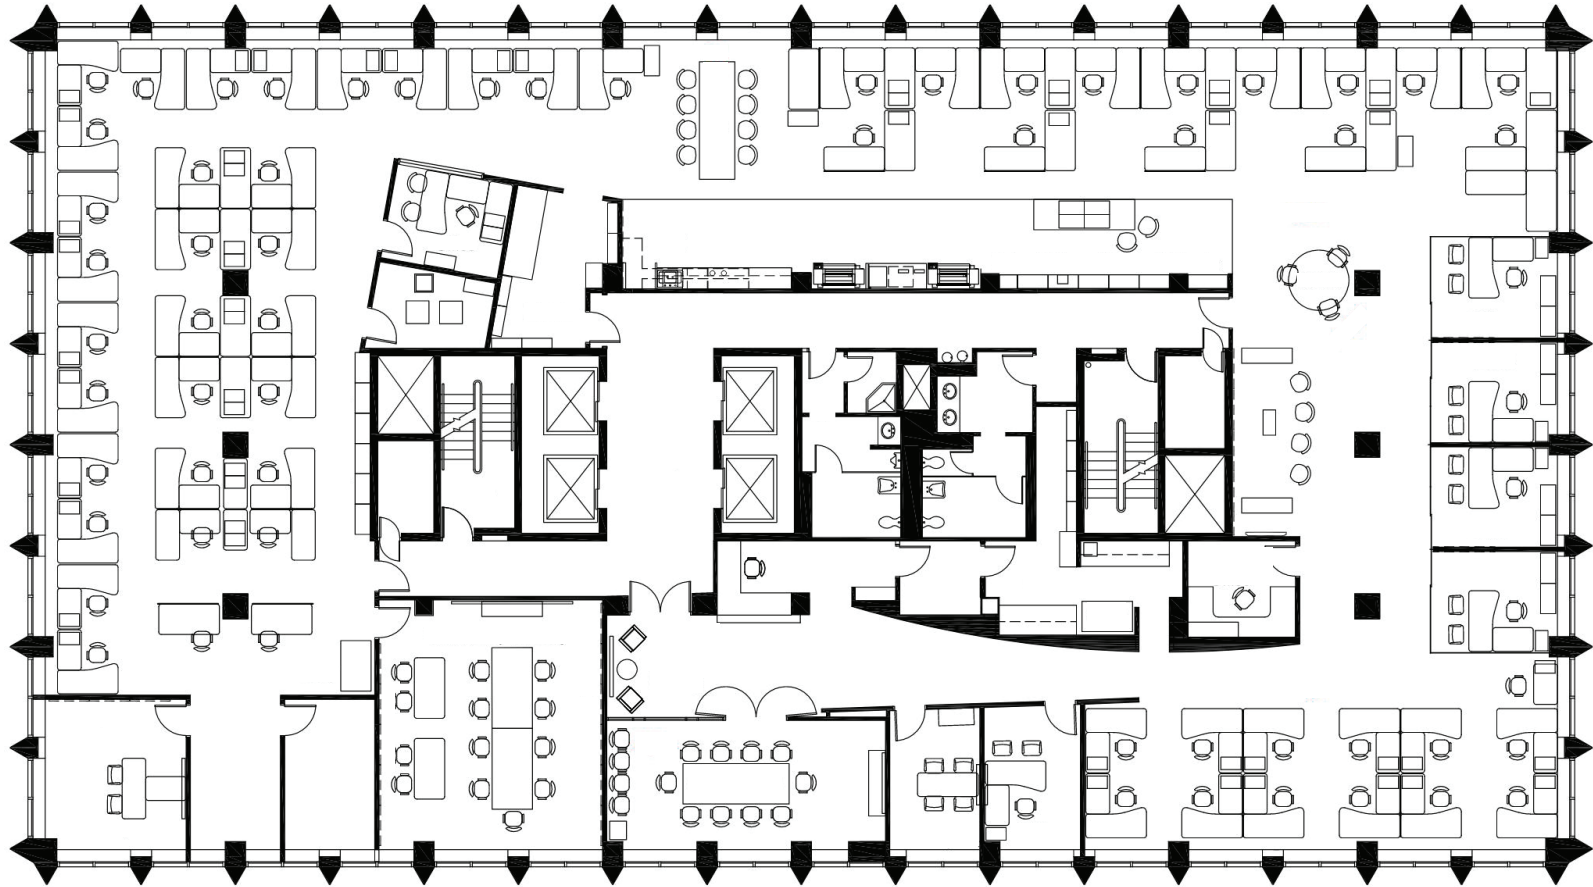

# EOLA CENTRE

200 E Robinson St | Orlando

Suite 300 | 12,250 RSF

Disclaimer: The above floor plan is not to scale. The available space shown is believed to be correct but is subject to change.

DAVE AYERS | 407-849-2603  
DAVE.AYERS@HIGHWOODS.COM