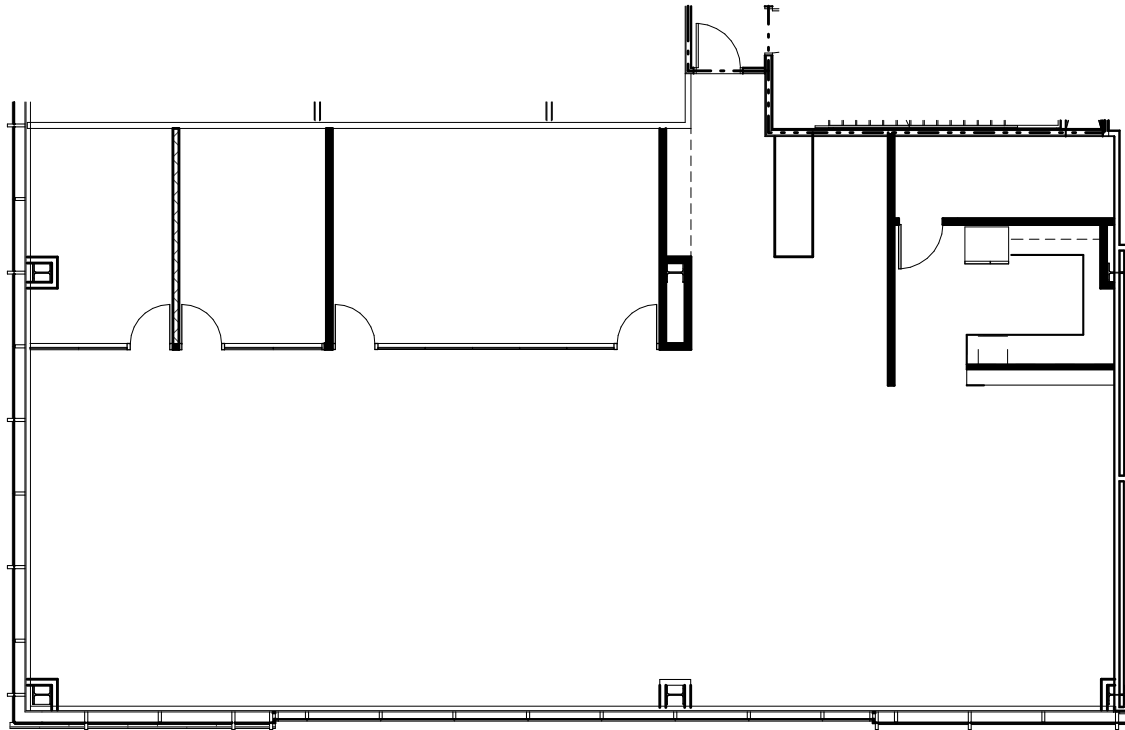

# CHARTER SQUARE

555 Fayetteville Street | Raleigh

Suite 815 | 3,602 RSF

Disclaimer: The above floor plans are not to scale. The available space shown is a representative layout.

JOHN HOGAN | 919-875-6617  
JOHN.HOGAN@HIGHWOODS.COM