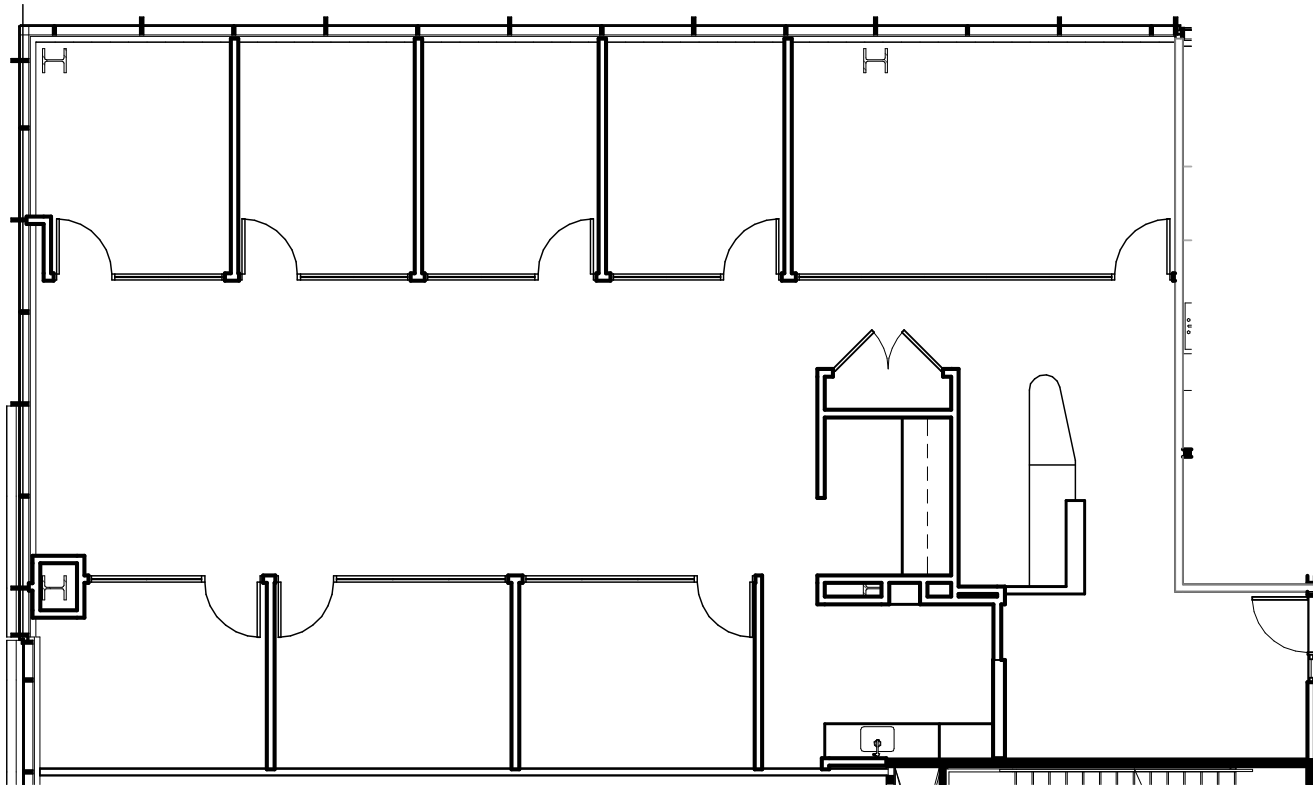

CHARTER SQUARE

555 Fayetteville Street | Raleigh

Suite 710 | 3,054 RSF

Disclaimer: The above floor plans are not to scale. The available space shown is a representative layout.

JOHN HOGAN | 919-875-6617
JOHN.HOGAN@HIGHWOODS.COM