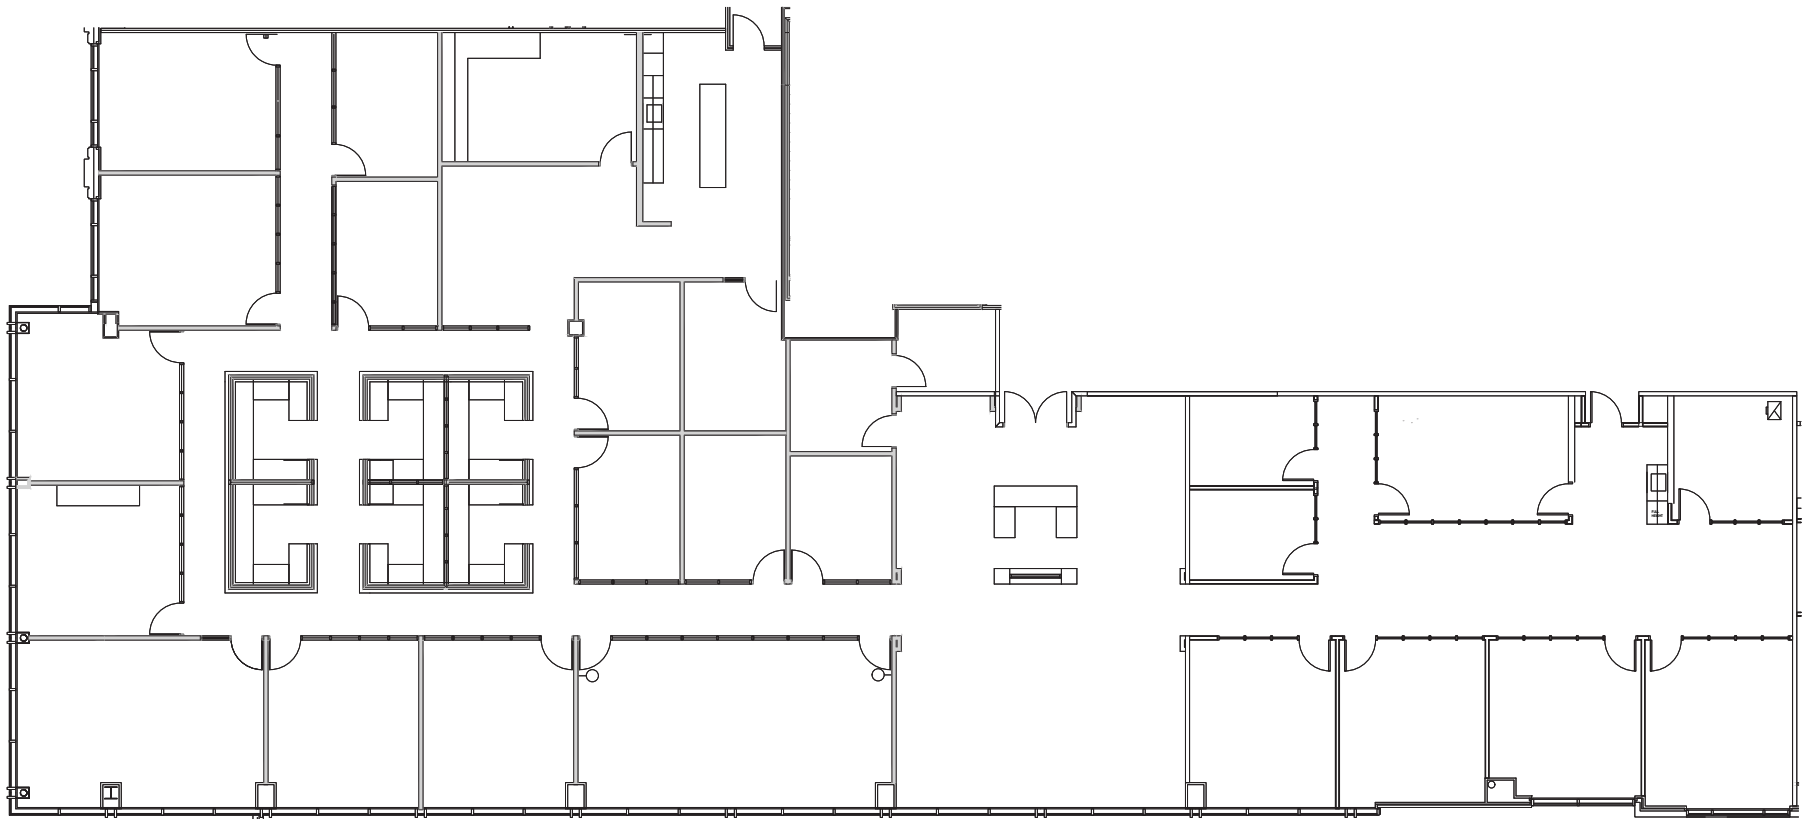

# CAPTRUST TOWER

4208 Six Forks Road | Raleigh

Suite 920 | 11,426 RSF

Disclaimer: The above floor plan is not to scale. The available space shown is believed to be correct but is subject to change.

GINNY HAGER | 919-875-6664  
GINNY.HAGER@HIGHWOODS.COM