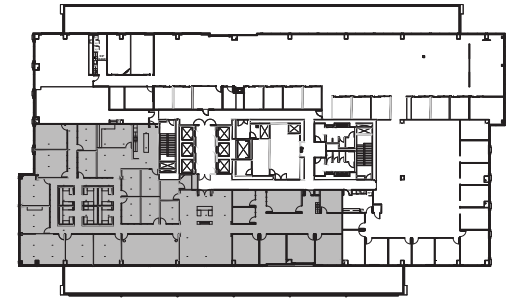

# CAPTRUST TOWER

4208 Six Forks Road | Raleigh

Suite 920 | 11,426 RSF

Disclaimer: The above floor plan is not to scale. The available space shown is believed to be correct but is subject to change.

GINNY HAGER | 919-875-6664  
GINNY.HAGER@HIGHWOODS.COM